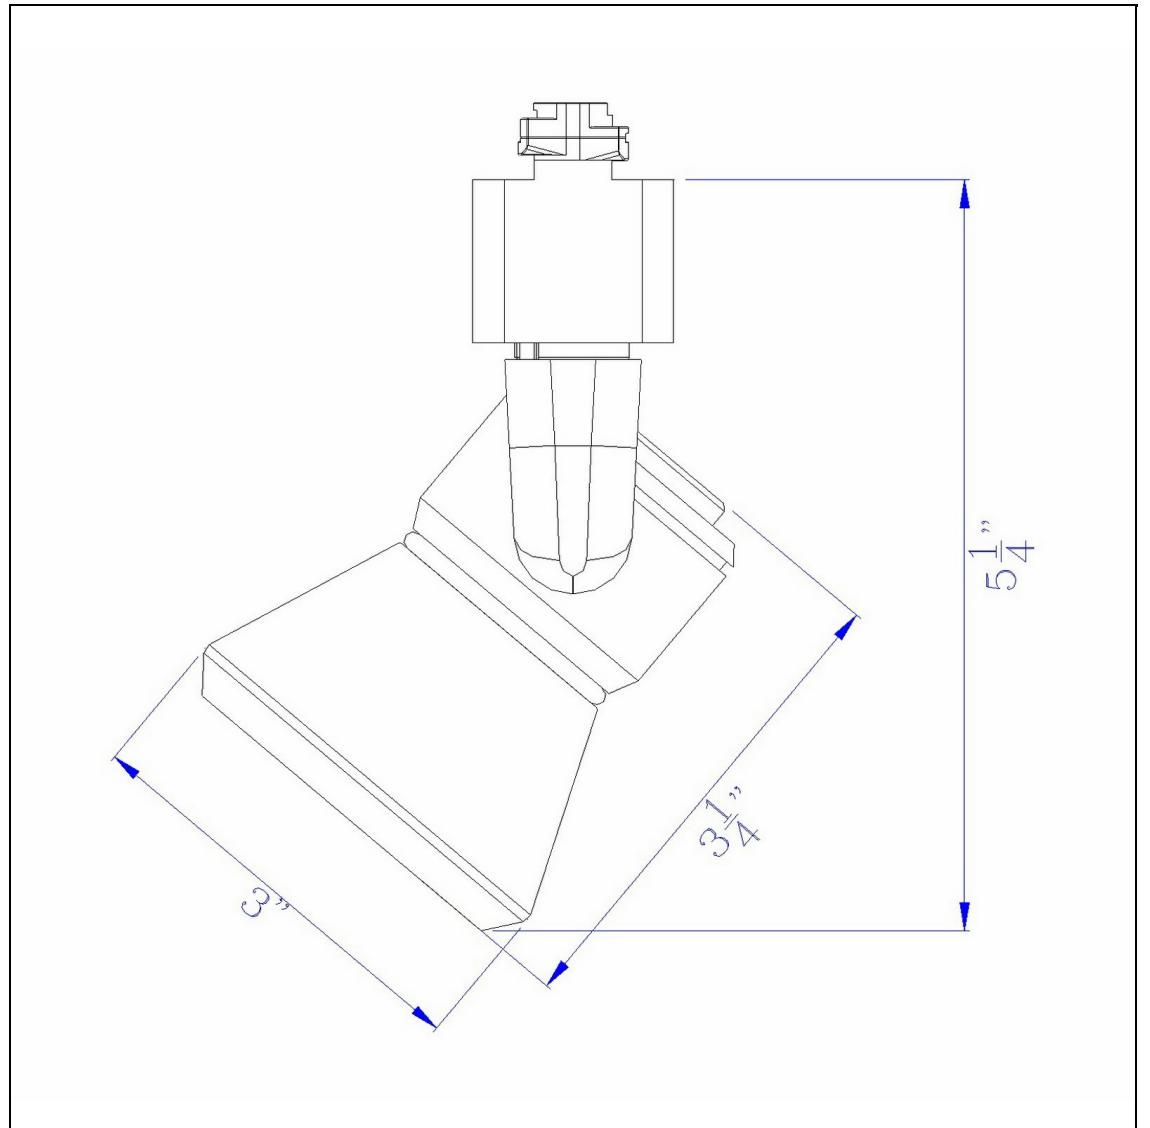

Product No. **HT-888WH-CONEDB**

Description

10W Dimmable integrated LED Track Fixture,  
700 Lumen, 90 CRI  
Durable Metal Construction  
Dimmable with Lutron Brand Dimmers:  
DVCL-153P, SCL-153P,AYCL-153P,CTCL-  
153P,DVCL-253P,DVSCLL-253P,SE  
700 Lumen Output  
3000K Light Temperature  
355 Degree Rotation  
36 Degree Beam  
36 Degree Beam  
Dimmable with Lutron Brand Dimmers:  
DVCL-153P, SCL-153P,AYCL-153P,CTCL-  
153P,DVCL-253P,DVSCLL-253P,SE  
6.25" Height Metal Track Head in White  
Finish

Technical Specifications

<b>UPC</b>	020193067284
<b>Wattage</b>	LED10W
<b>CRI</b>	90
<b>Lumen</b>	700
<b>Switch Type</b>	Hardwired
<b>Bulb Base</b>	Integrated Led
<b>Number of Lights</b>	1
<b>Color</b>	White
<b>Base Color</b>	White