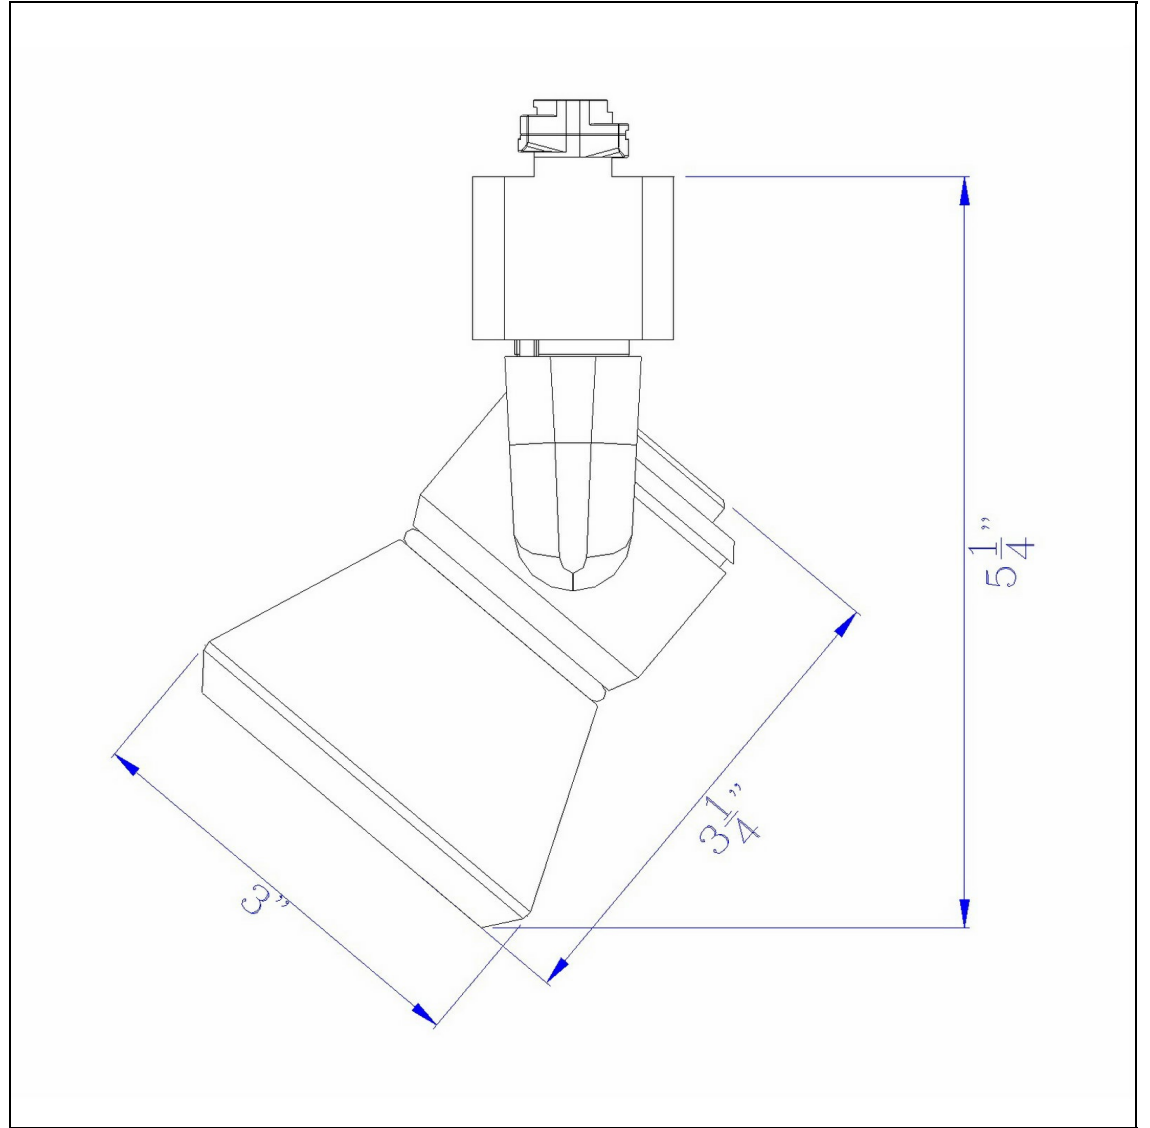

Product No. **HT-888WH-CONERU**

Description

10W Dimmable integrated LED Track Fixture,
700 Lumen, 90 CRI
Durable Metal Construction
Dimmable with Lutron Brand Dimmers:
DVCL-153P, SCL-153P,AYCL-153P,CTCL-
153P,DVCL-253P,DVSCLL-253P,SE
700 Lumen Output
3000K Light Temperature
355 Degree Rotation
36 Degree Beam
36 Degree Beam
Dimmable with Lutron Brand Dimmers:
DVCL-153P, SCL-153P,AYCL-153P,CTCL-
153P,DVCL-253P,DVSCLL-253P,SE
6.25" Height Metal Track Head in White
Finish

Technical Specifications

UPC	020193067284
Wattage	LED10W
CRI	90
Lumen	700
Switch Type	Hardwired
Bulb Base	Integrated Led
Number of Lights	1
Color	White
Base Color	White