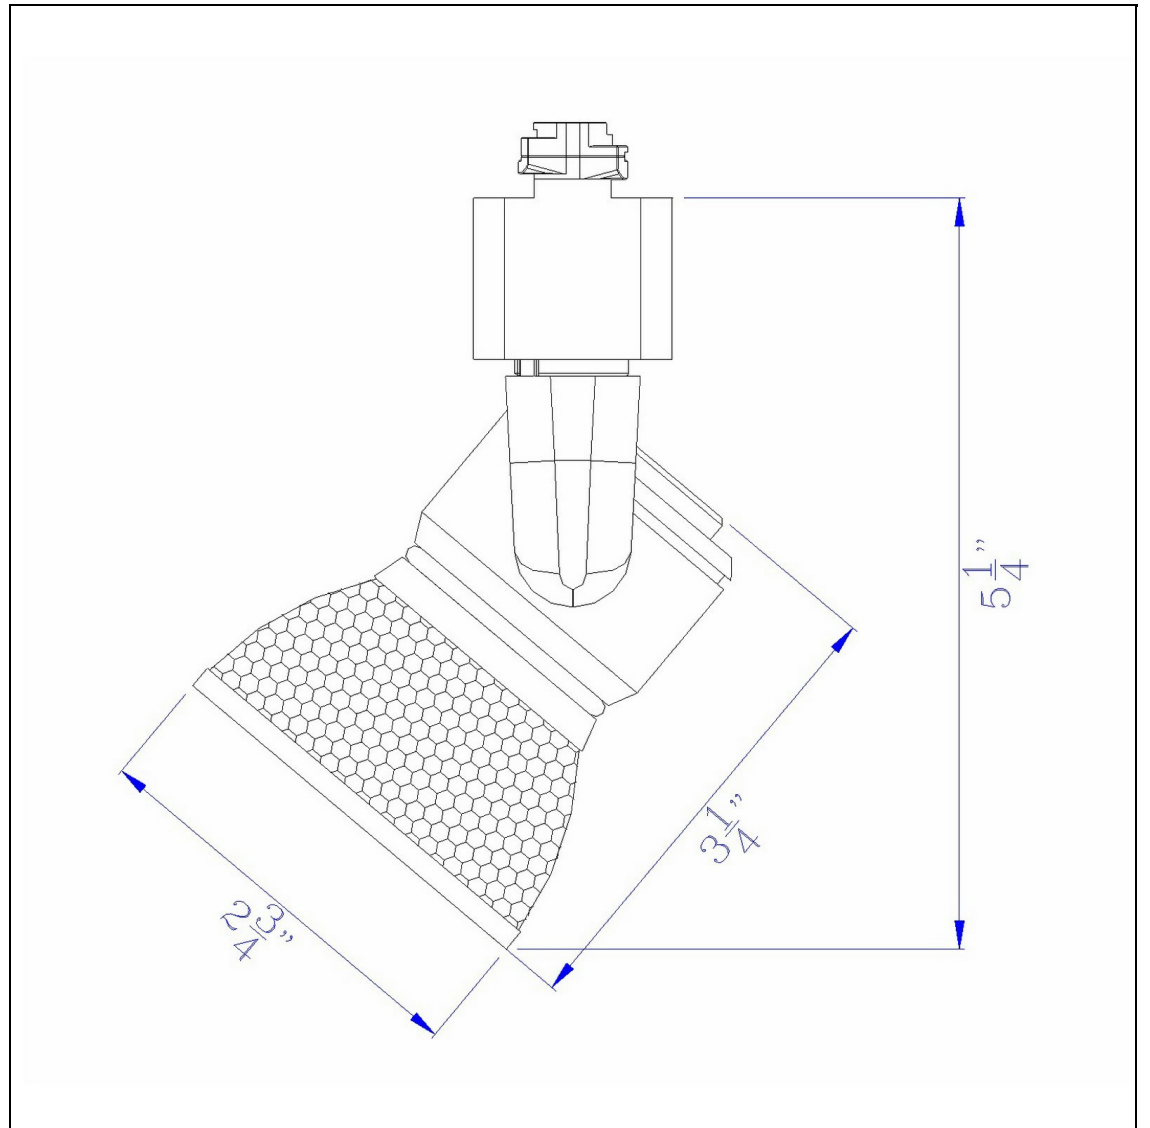

Product No. **HT-888WH-MESHBS**

Description

10W Dimmable integrated LED Track Fixture,
700 Lumen, 90 CRI
Durable Metal Construction
Dimmable with Lutron Brand Dimmers:
DVCL-153P, SCL-153P,AYCL-153P,CTCL-
153P,DVCL-253P,DVSCLL-253P,SE
700 Lumen Output
3000K Light Temperature
355 Degree Rotation
36 Degree Beam
36 Degree Beam
Dimmable with Lutron Brand Dimmers:
DVCL-153P, SCL-153P,AYCL-153P,CTCL-
153P,DVCL-253P,DVSCLL-253P,SE
6.25" Height Metal Track Head in White
Finish

Technical Specifications

UPC	020193067284
Wattage	LED10W
CRI	90
Lumen	700
Switch Type	Hardwired
Bulb Base	Integrated Led
Number of Lights	1
Color	White
Base Color	White