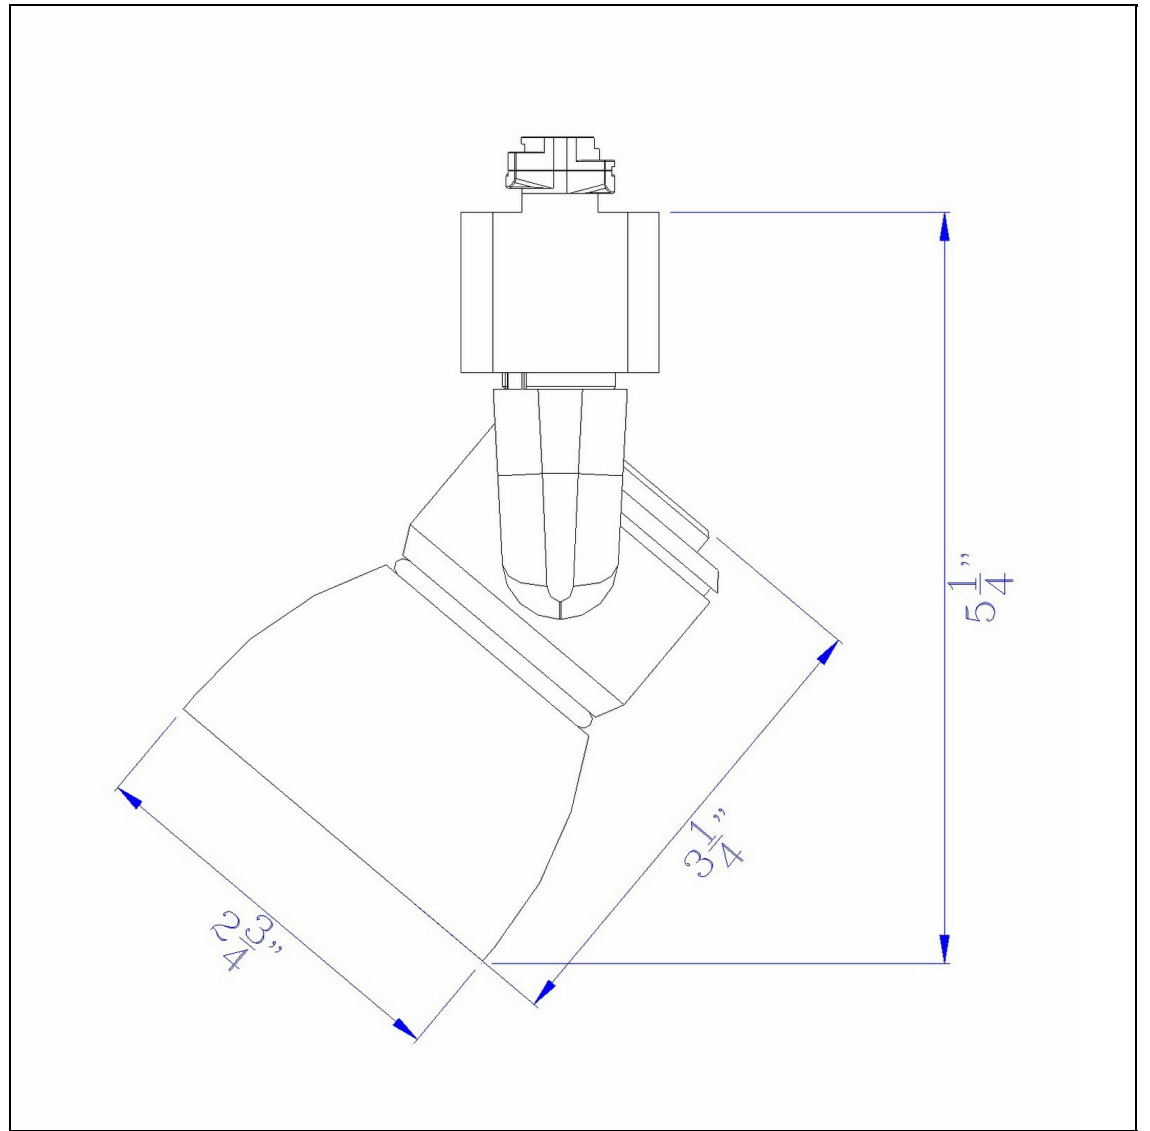

Product No. **HT-888WH-SMOCLR**

Description

10W Dimmable integrated LED Track Fixture,
700 Lumen, 90 CRI
Durable Metal Construction
Dimmable with Lutron Brand Dimmers:
DVCL-153P, SCL-153P,AYCL-153P,CTCL-
153P,DVCL-253P,DVSCLL-253P,SE
700 Lumen Output
3000K Light Temperature
355 Degree Rotation
36 Degree Beam
36 Degree Beam
Dimmable with Lutron Brand Dimmers:
DVCL-153P, SCL-153P,AYCL-153P,CTCL-
153P,DVCL-253P,DVSCLL-253P,SE
6.25" Height Metal and PLC Track Head in
White Finish

Technical Specifications

UPC	020193067284
Wattage	LED10W
CRI	90
Lumen	700
Switch Type	Hardwired
Bulb Base	Integrated Led
Number of Lights	1
Color	White
Base Color	White