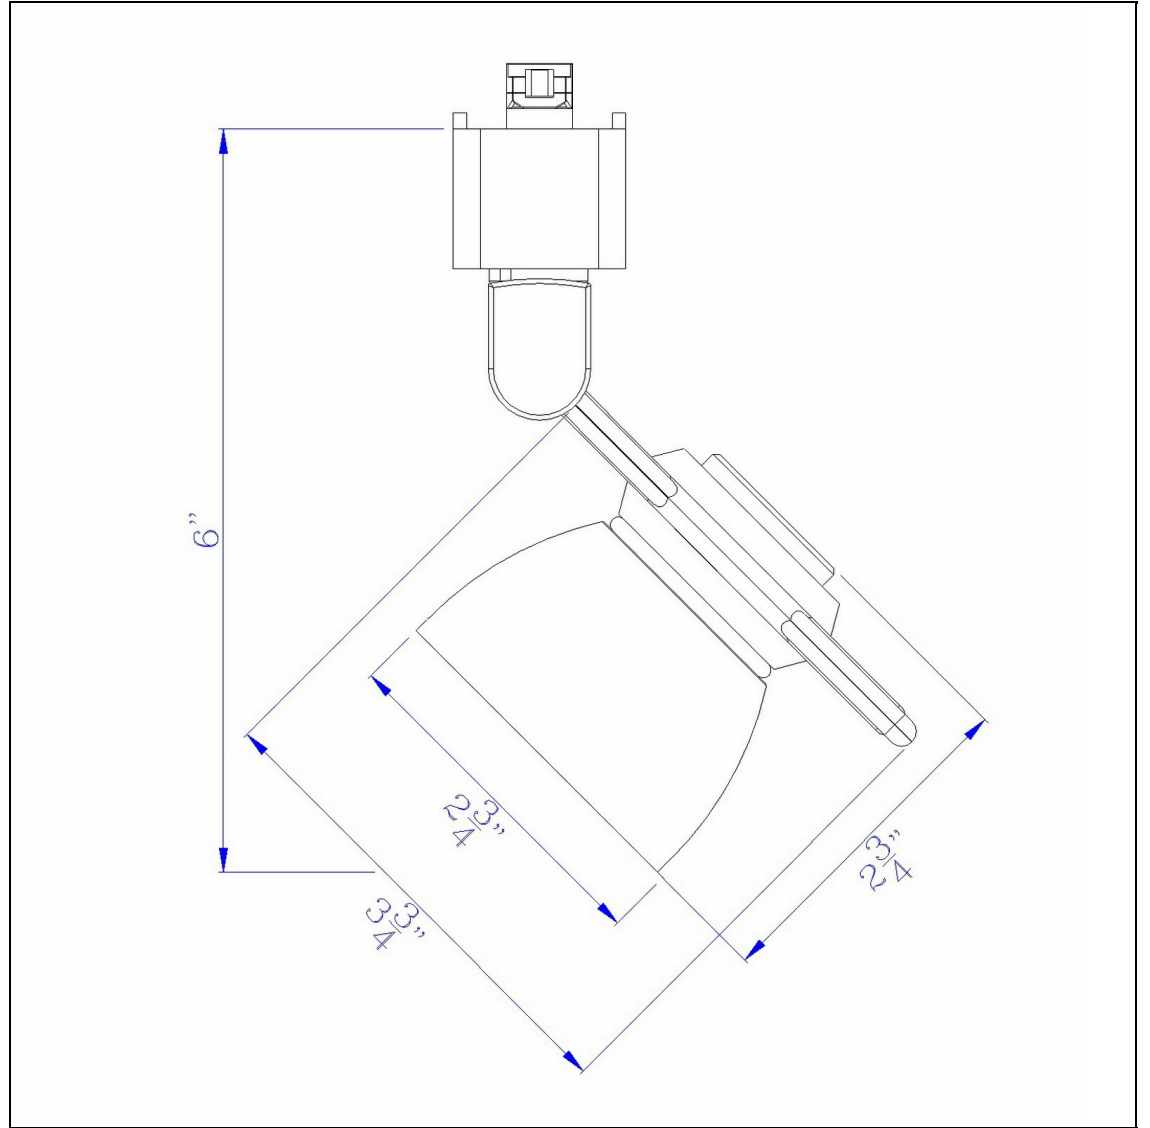

Product No. **HT-999BK-BLUCLR**

Description

12W Dimmable integrated LED Track Fixture,
750 Lumen, 90 CRI
Durable Metal Construction
Dimmable with Lutron Brand Dimmers:
DVCL-153P, SCL-153P,AYCL-153P,CTCL-
153P,DVCL-253P,DVSCLL-253P,SE
700 Lumen Output
3000K Light Temperature
355 Degree Rotation
36 Degree Beam
36 Degree Beam
Dimmable with Lutron Brand Dimmers:
DVCL-153P, SCL-153P,AYCL-153P,CTCL-
153P,DVCL-253P,DVSCLL-253P,SE
6" Height Metal and PLC Track Head in Black

Technical Specifications

UPC	020193067284
Wattage	LED12W
CRI	90
Lumen	750
Switch Type	Hardwired
Bulb Base	Integrated Led
Number of Lights	1
Color	Black
Base Color	Black