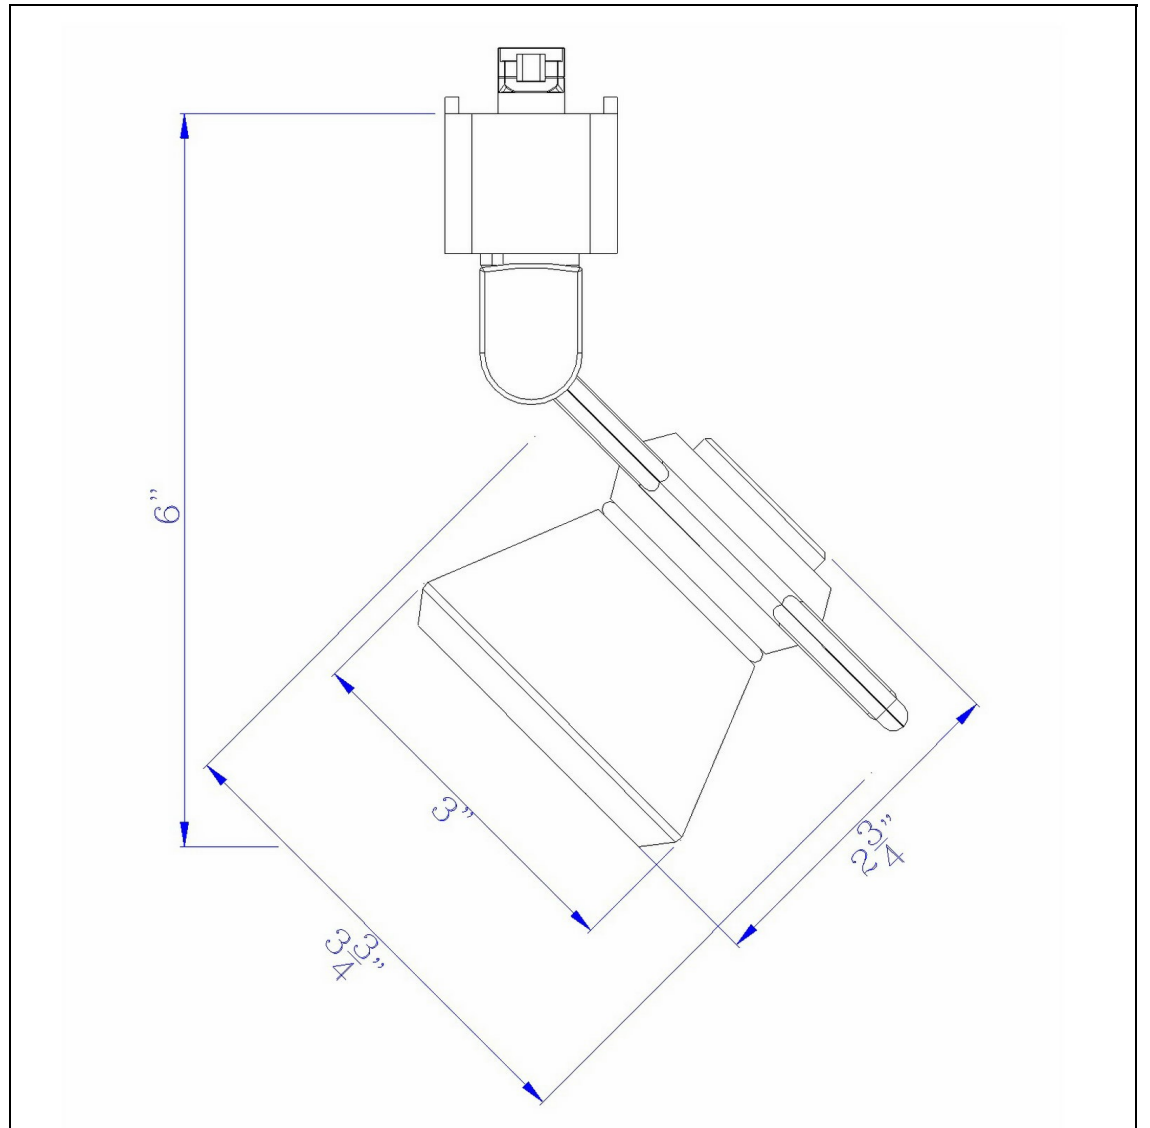

Product No. **HT-999BK-CONEBK**

Description

12W Dimmable integrated LED Track Fixture,
750 Lumen, 90 CRI
Durable Metal Construction
Dimmable with Lutron Brand Dimmers:
DVCL-153P, SCL-153P,AYCL-153P,CTCL-
153P,DVCL-253P,DVSCLL-253P,SE
700 Lumen Output
3000K Light Temperature
355 Degree Rotation
36 Degree Beam
36 Degree Beam
Dimmable with Lutron Brand Dimmers:
DVCL-153P, SCL-153P,AYCL-153P,CTCL-
153P,DVCL-253P,DVSCLL-253P,SE
6" Height Metal Track Head in Black Finish

Technical Specifications

UPC	020193067284
Wattage	LED12W
CRI	90
Lumen	750
Switch Type	Hardwired
Bulb Base	Integrated Led
Number of Lights	1
Color	Black
Base Color	Black