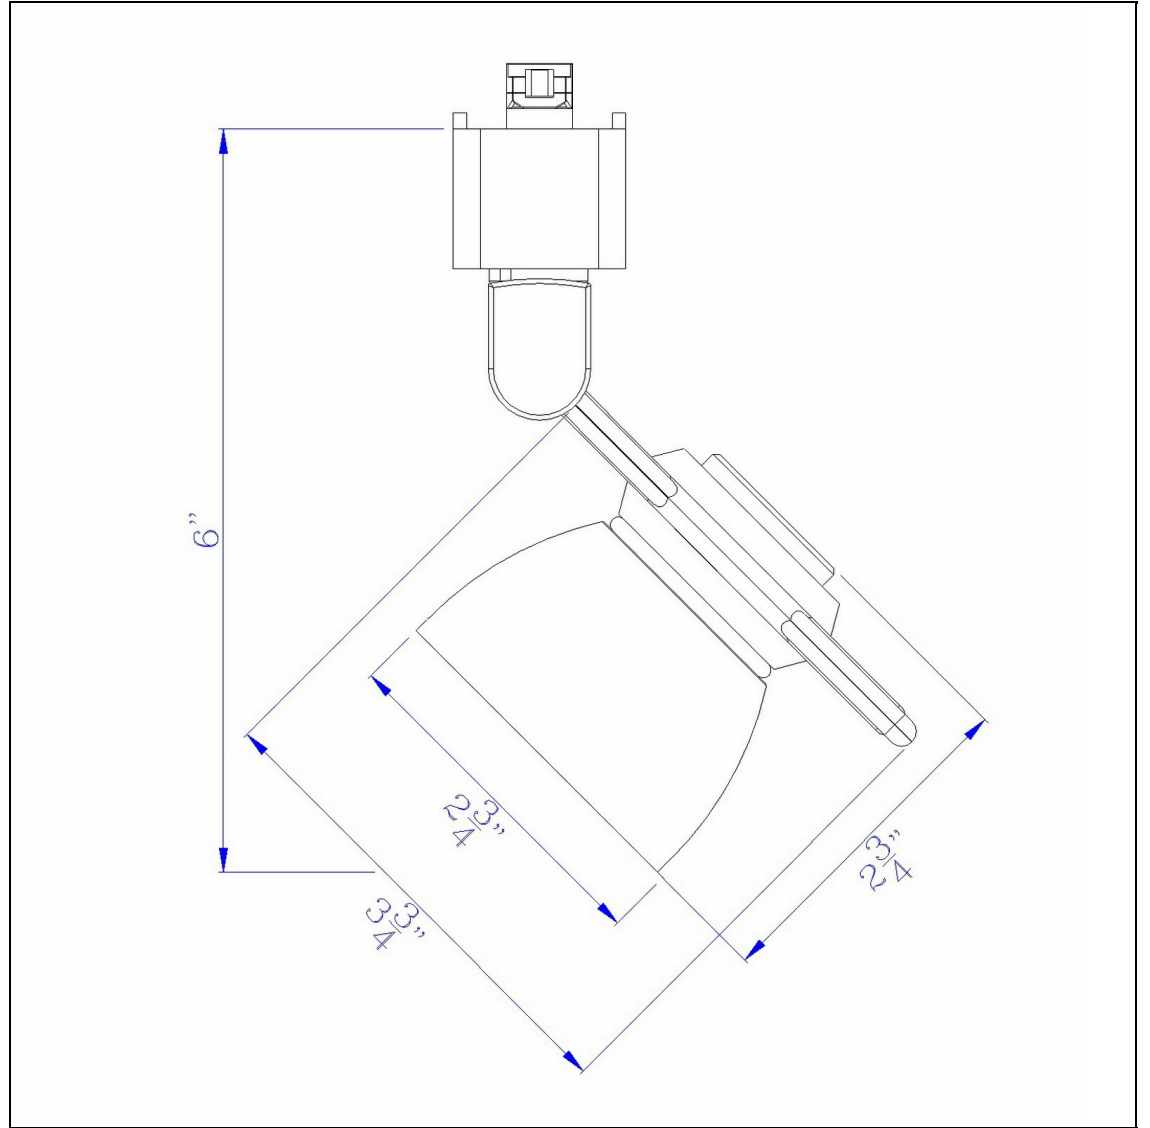

Product No. **HT-999RU-BLUCLR**

Description

12W Dimmable integrated LED Track Fixture,
750 Lumen, 90 CRI
Durable Metal Construction
Dimmable with Lutron Brand Dimmers:
DVCL-153P, SCL-153P,AYCL-153P,CTCL-
153P,DVCL-253P,DVSCLL-253P,SE
700 Lumen Output
3000K Light Temperature
355 Degree Rotation
36 Degree Beam
36 Degree Beam
Dimmable with Lutron Brand Dimmers:
DVCL-153P, SCL-153P,AYCL-153P,CTCL-
153P,DVCL-253P,DVSCLL-253P,SE
6" Height Metal and PLC Track Head in Rust
Finish

Technical Specifications

UPC	020193067284
Wattage	LED12W
CRI	90
Lumen	750
Switch Type	Hardwired
Bulb Base	Integrated Led
Number of Lights	1
Color	Rust
Base Color	Rust