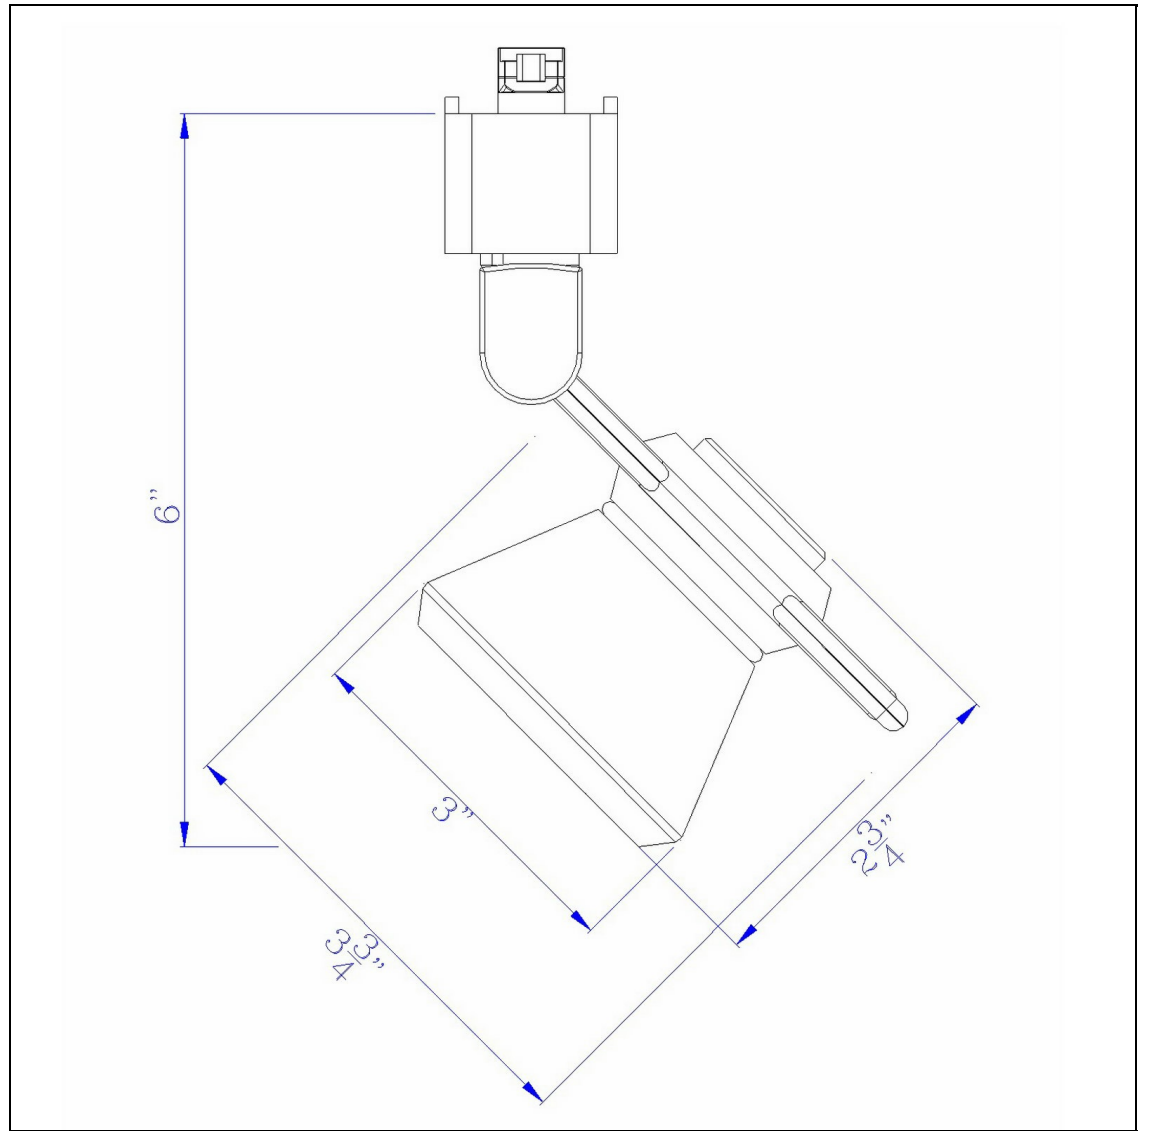

Product No. **HT-999RU-CONEDB**

Description

12W Dimmable integrated LED Track Fixture,  
750 Lumen, 90 CRI  
Durable Metal Construction  
Dimmable with Lutron Brand Dimmers:  
DVCL-153P, SCL-153P,AYCL-153P,CTCL-  
153P,DVCL-253P,DVSCLL-253P,SE  
700 Lumen Output  
3000K Light Temperature  
355 Degree Rotation  
36 Degree Beam  
36 Degree Beam  
Dimmable with Lutron Brand Dimmers:  
DVCL-153P, SCL-153P,AYCL-153P,CTCL-  
153P,DVCL-253P,DVSCLL-253P,SE  
6" Height Metal Track Head in Rust Finish

Technical Specifications

<b>UPC</b>	020193067284
<b>Wattage</b>	LED12W
<b>CRI</b>	90
<b>Lumen</b>	750
<b>Switch Type</b>	Hardwired
<b>Bulb Base</b>	Integrated Led
<b>Number of Lights</b>	1
<b>Color</b>	Rust
<b>Base Color</b>	Rust