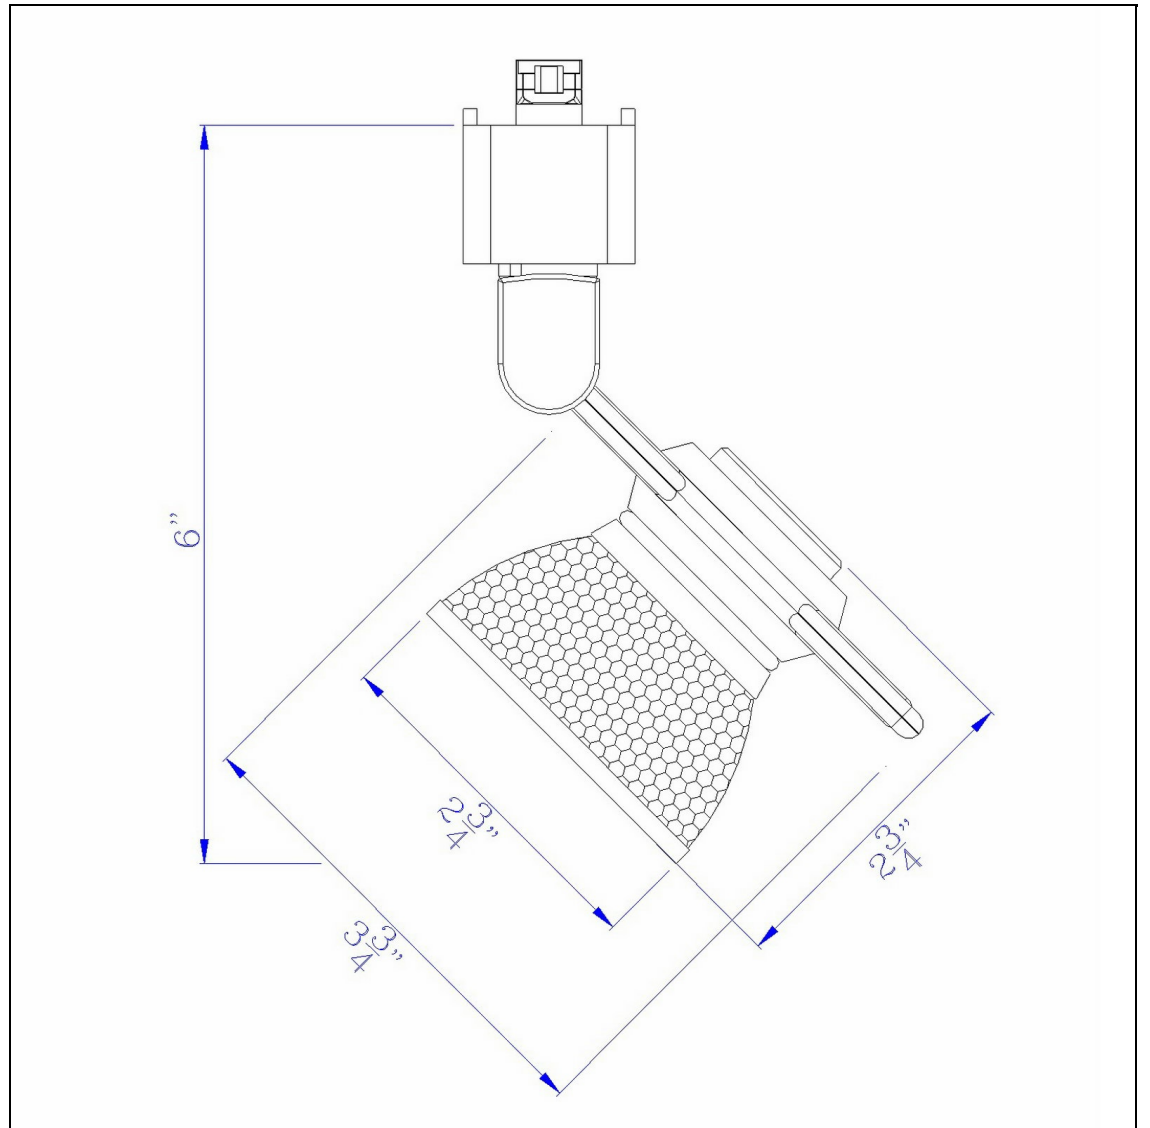

Product No. **HT-999RU-MESHBS**

Description

12W Dimmable integrated LED Track Fixture,  
750 Lumen, 90 CRI  
Durable Metal Construction  
Dimmable with Lutron Brand Dimmers:  
DVCL-153P, SCL-153P,AYCL-153P,CTCL-  
153P,DVCL-253P,DVSCLL-253P,SE  
700 Lumen Output  
3000K Light Temperature  
355 Degree Rotation  
36 Degree Beam  
36 Degree Beam  
Dimmable with Lutron Brand Dimmers:  
DVCL-153P, SCL-153P,AYCL-153P,CTCL-  
153P,DVCL-253P,DVSCLL-253P,SE  
6" Height Metal Track Head in Rust Finish

Technical Specifications

<b>UPC</b>	020193067284
<b>Wattage</b>	LED12W
<b>CRI</b>	90
<b>Lumen</b>	750
<b>Switch Type</b>	Hardwired
<b>Bulb Base</b>	Integrated Led
<b>Number of Lights</b>	1
<b>Color</b>	Rust
<b>Base Color</b>	Rust