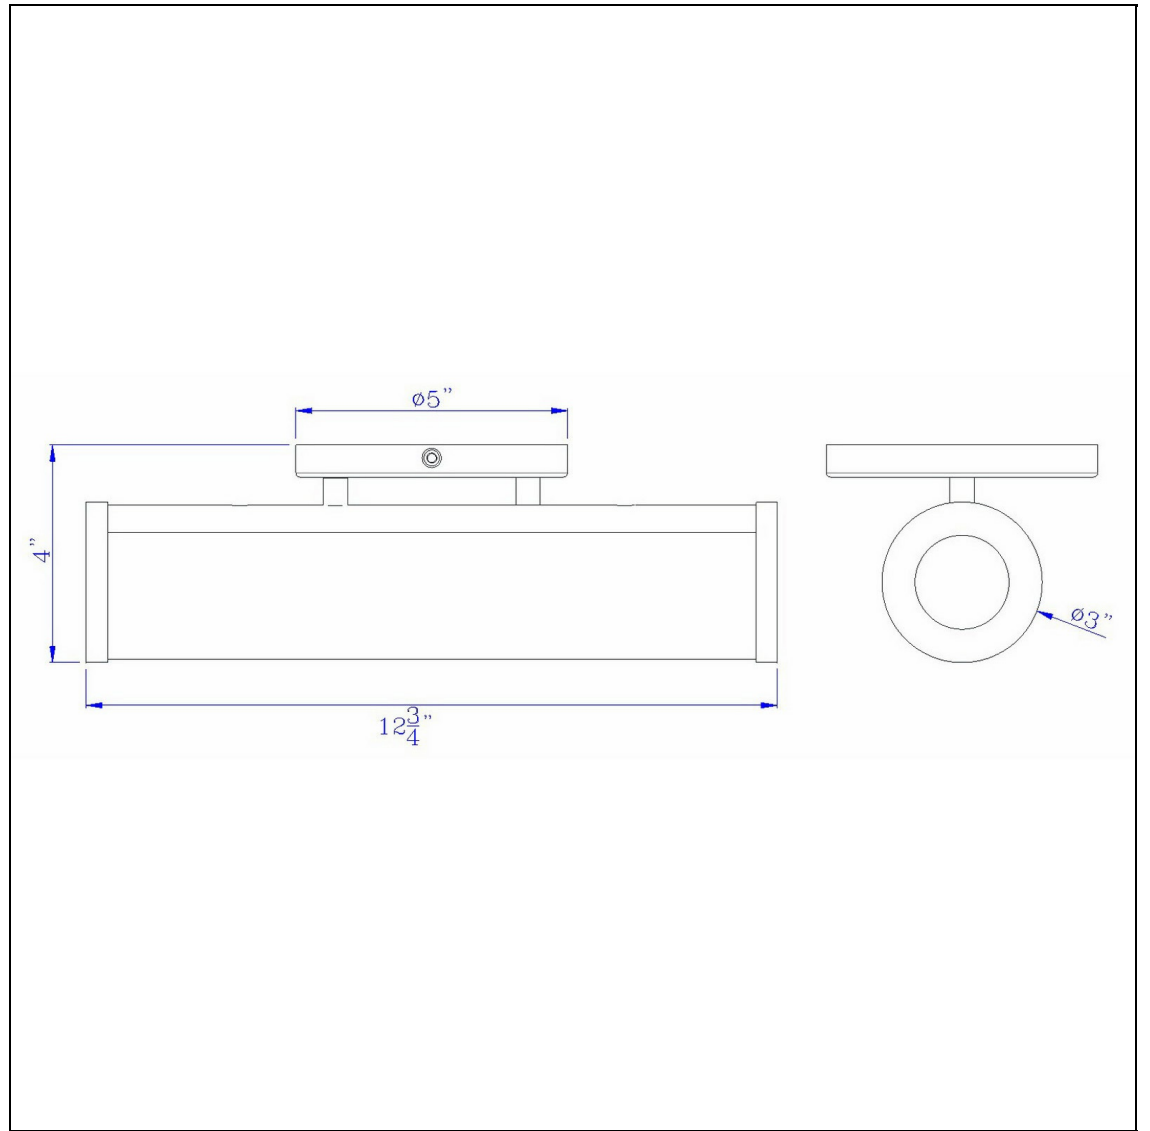

Product No. **LA-8606-1**

Description

Brentwood Dimmable LED Vanity Light
Durable Metal and Acrylic Construction
Dimmable with Lutron Brand Dimmers:
DVCL-153P, SCL-153P,AYCL-153P,CTCL-
153P,DVCL-253P,DVSCLL-253P,SE
5" Diameter Canopy
3000K Light Temperature
780 Lumen Output
780 Lumen Output
Dimmable with Lutron dimmers #: DVCL-
153P, SCL-153P, AYCL-153P, CTCL-153P, DVCL-
253P, DVSCLL-253P,
12.75" Height Metal and Acrylic Vanity Light
in Brushed Steel

Technical Specifications

UPC	020193067284	Carton 1 Dimensions	13.50 x 15.00 x 21.00
Wattage	LED13W	Carton 2 Dimensions	0.00 x 0.00 x 21.00
CRI	90	Package Dimensions	L: 21.00 W: 15.00 H: 13.50
Lumen	780		
Switch Type	Hardwired		
Bulb Base	Integrated Led		
Number of Lights	1		
Color	Brushed Steel		
Base Color	Brushed Steel		