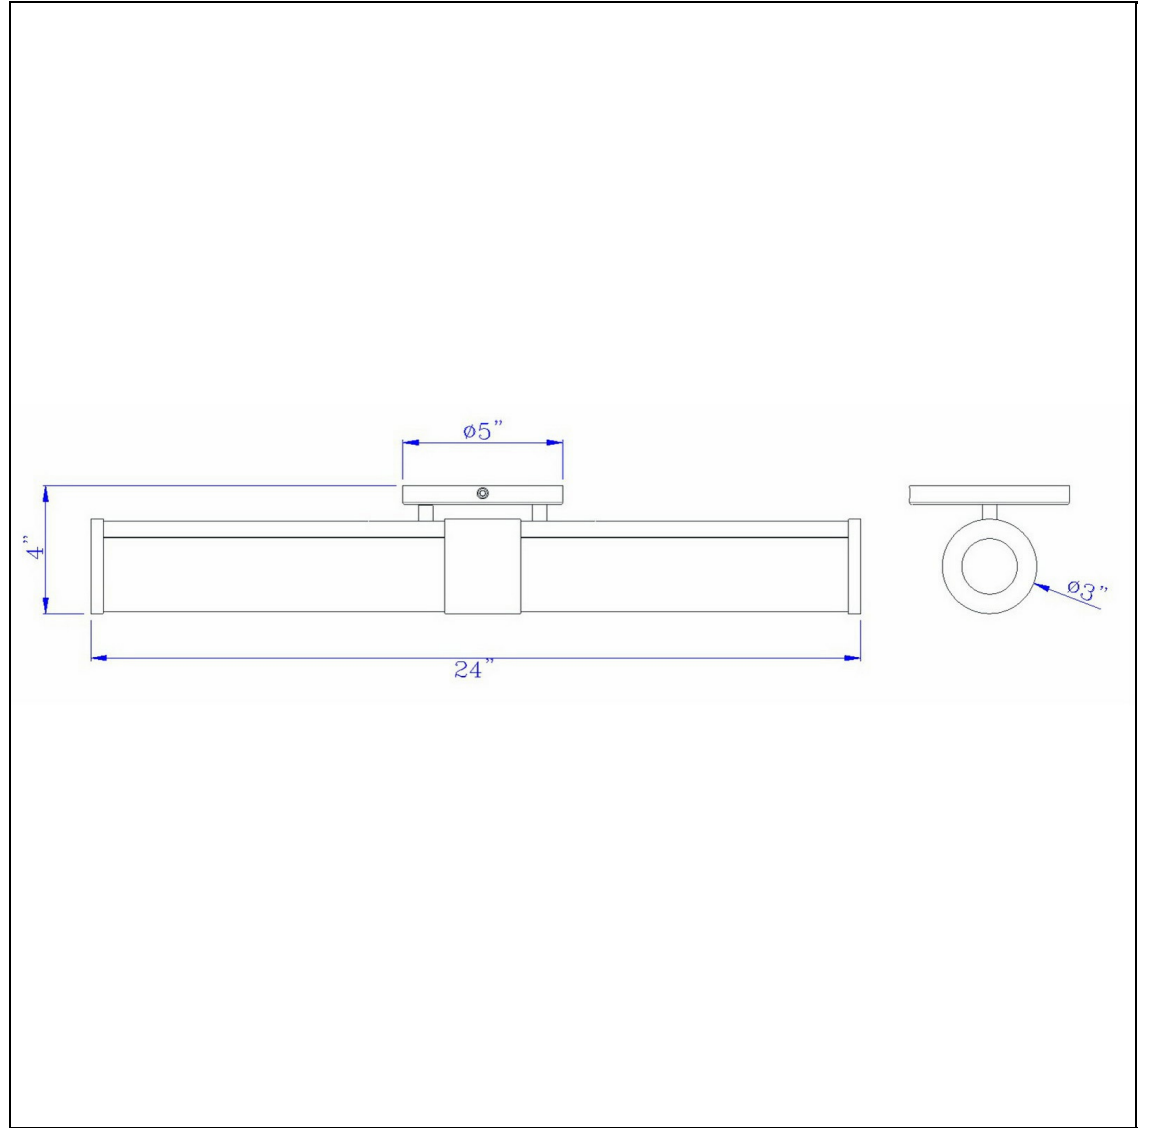

Product No. **LA-8606-2**

Description

Brentwood Dimmable LED Vanity Light
Durable Metal and Acrylic Construction
Dimmable with Lutron Brand Dimmers:
DVCL-153P, SCL-153P, AYCL-153P, CTCL-
153P, DVCL-253P, DVSCLL-253P, SE
5" Diameter Canopy
3000K Light Temperature
780 Lumen Output
780 Lumen Output
Dimmable with Lutron dimmers #: DVCL-
153P, SCL-153P, AYCL-153P, CTCL-153P, DVCL-
253P, DVSCLL-253P,
24" Height Metal and Acrylic Vanity Light in
Brushed Steel

Technical Specifications

UPC	020193067284	Carton 1 Dimensions	13.50 x 21.00 x 26.50
Wattage	LED26W	Carton 2 Dimensions	0.00 x 0.00 x 26.50
CRI	90	Package Dimensions	L: 26.50 W: 21.00 H: 13.50
Lumen	1700		
Switch Type	Hardwired		
Bulb Base	Integrated Led		
Number of Lights	1		
Color	Brushed Steel		
Base Color	Brushed Steel		