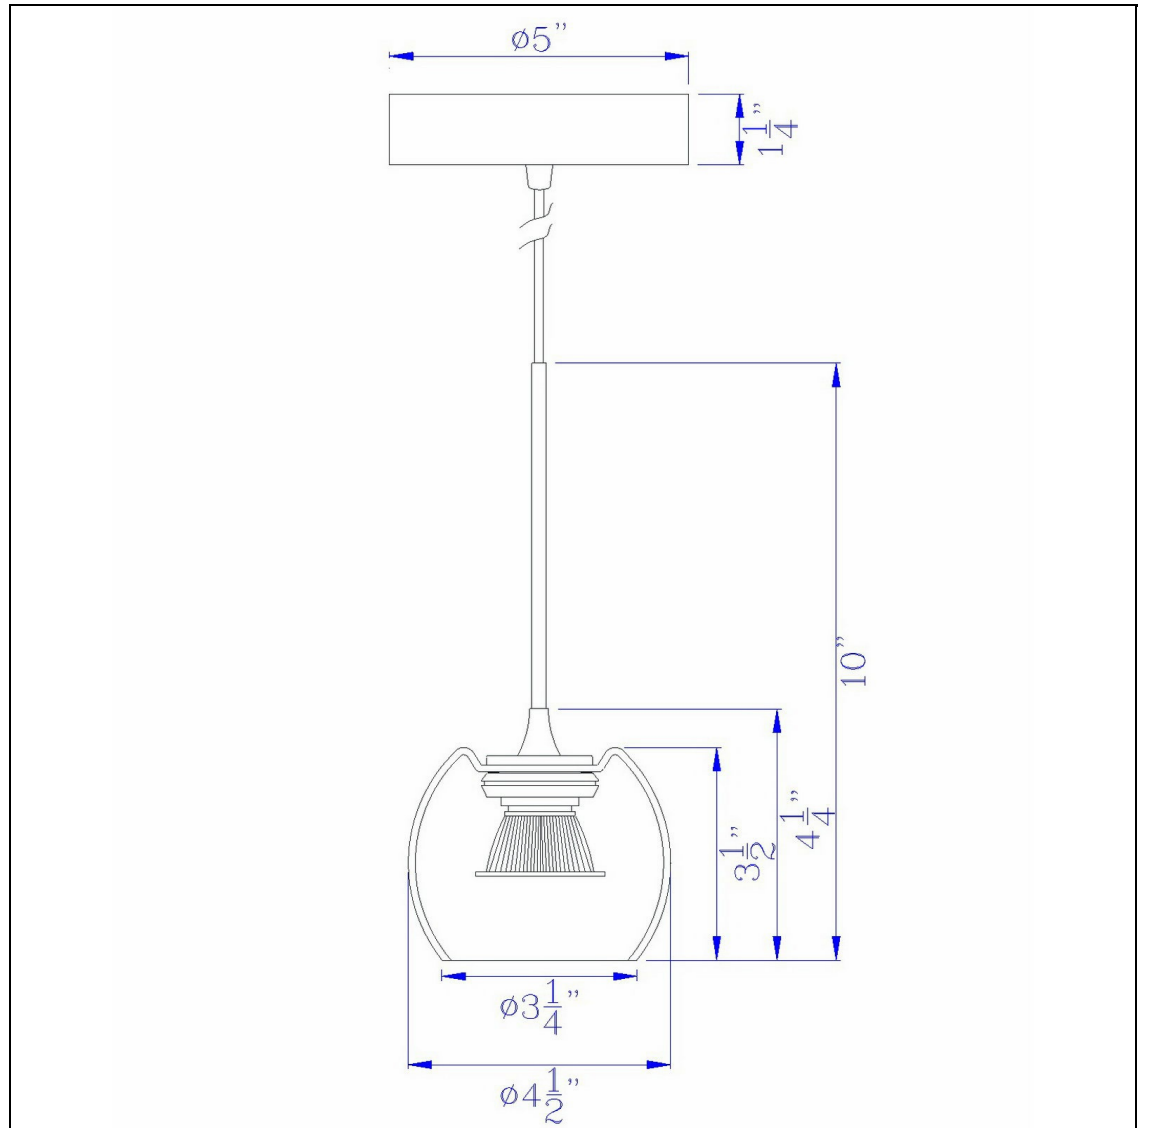

Product No. **UP-1120**

Description

Ithaca 3000K, 8W, 700 Lumen, 90 CRI
Dimmable LED Glass Mini Pendant With
Smoked Glass
Durable Metal and Glass Construction
Dimmable with Lutron Brand Dimmers:
DVCL-153P, SCL-153P, AYCL-153P, CTCL-
153P, DVCL-253P, DVSCLL-253P, SE
3000K Light Temperature
Integrated LED
5" Canopy Included
600 Lumen Output
600 Lumen Output
Dimmable with Lutron dimmers #: DVCL-
153P, SCL-153P, AYCL-153P, CTCL-153P, DVCL-
253P, DVSCLL-253P,
10" Height LED Glass Pendant in Dark Bronze

Technical Specifications

UPC	020193067284	Shade Top1	2.50
Wattage	LED8W	Shade Bottom1	3.25
CRI	90	Shade Side	3.50
Lumen	600	Carton 1 Dimensions	10.80 x 20.30 x 26.00
Switch Type	Hardwired	Carton 2 Dimensions	0.00 x 0.00 x 26.00
Bulb Base	Integrated Led	Package Dimensions	L: 26.00 W: 20.30 H: 10.80
Number of Lights	1		
Color	Dark Bronze		
Base Color	Smoke		