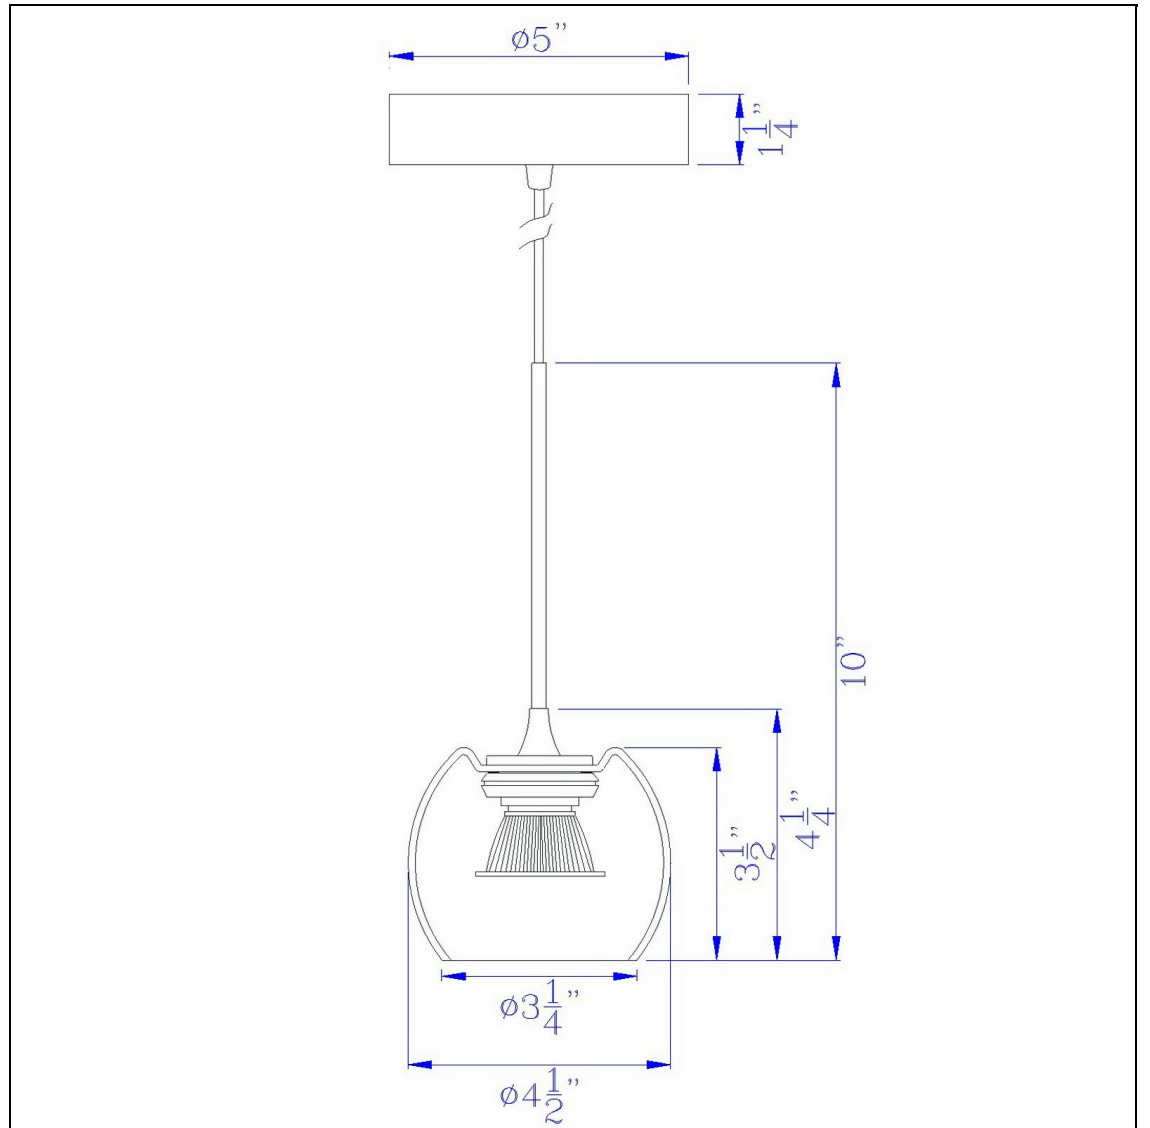

Product No. **UP-1120**

Description

Ithaca 3000K, 8W, 700 Lumen, 90 CRI
Dimmable LED Glass Mini Pendant With
Smoked Glass
Durable Metal and Glass Construction
Dimmable with Lutron Brand Dimmers:
DVCL-153P, SCL-153P,AYCL-153P,CTCL-
153P,DVCL-253P,DVSCLL-253P,SE
3000K Light Temperature
Integrated LED
5" Canopy Included
600 Lumen Output
600 Lumen Output
Dimmable with Lutron dimmers #: DVCL-
153P, SCL-153P, AYCL-153P, CTCL-153P, DVCL-
253P, DVSCLL-253P,
10" Height LED Glass Pendant in Dark Bronze

Technical Specifications

UPC	020193067284	Shade Top1	2.50
Wattage	LED8W	Shade Bottom1	3.25
CRI	90	Shade Side	3.50
Lumen	600	Carton 1 Dimensions	10.80 x 20.30 x 26.00
Switch Type	Hardwired	Carton 2 Dimensions	0.00 x 0.00 x 26.00
Bulb Base	Integrated Led	Package Dimensions	L: 26.00 W: 20.30 H: 10.80
Number of Lights	1		
Color	Dark Bronze		
Base Color	Smoke		