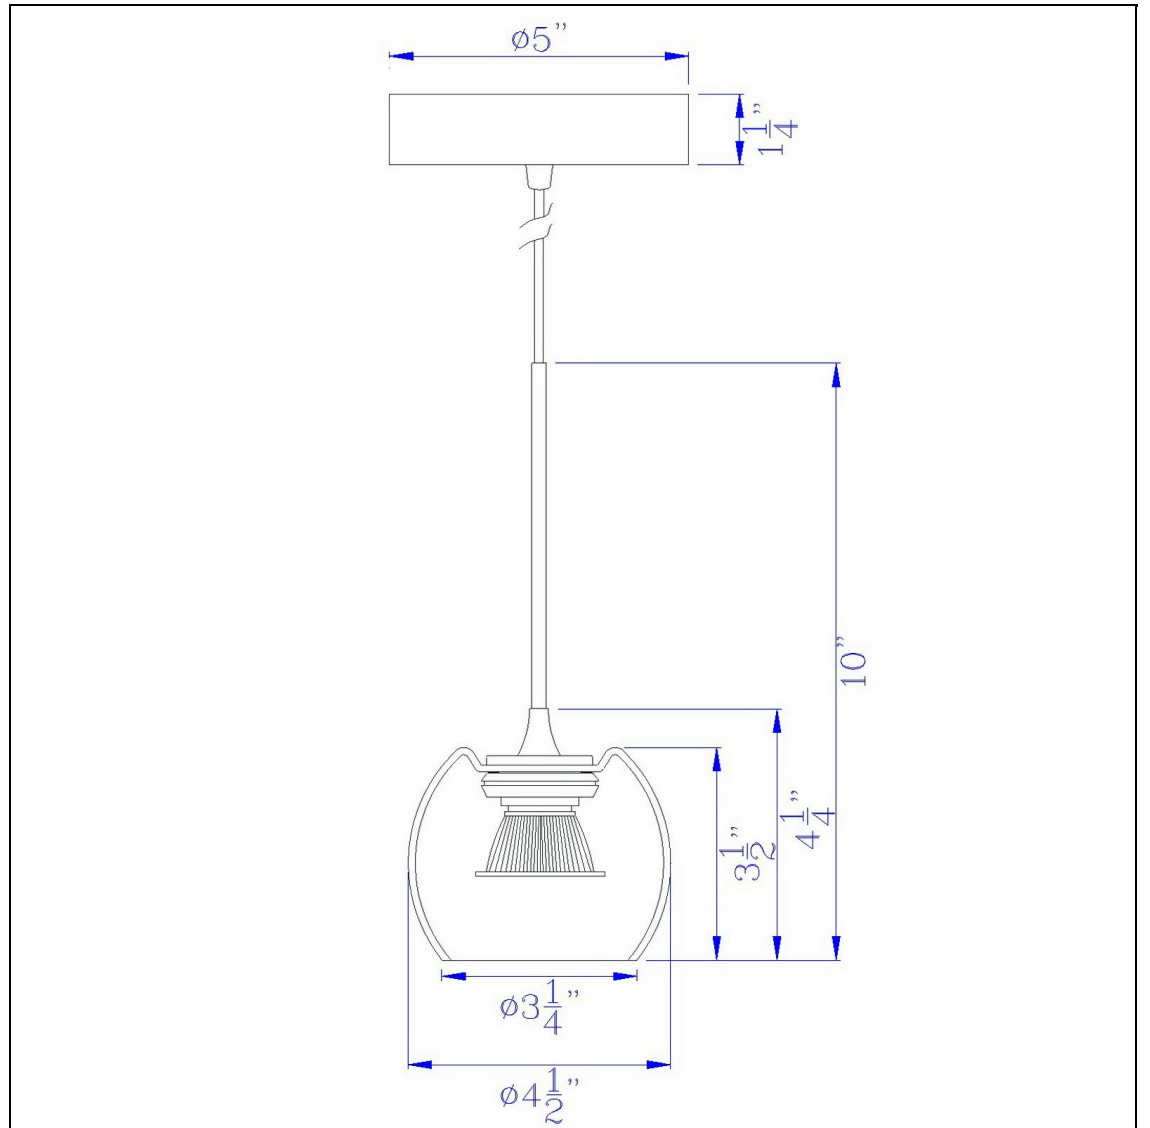

Product No. **UP-1121**

Description

Ithaca 3000K, 8W, 700 Lumen, 90 CRI
Dimmable LED Glass Mini Pendant With
Amber Glass
Durable Metal and Glass Construction
Dimmable with Lutron Brand Dimmers:
DVCL-153P, SCL-153P,AYCL-153P,CTCL-
153P,DVCL-253P,DVSCLL-253P,SE
3000K Light Temperature
Integrated LED
5" Canopy Included
600 Lumen Output
600 Lumen Output
Dimmable with Lutron dimmers #: DVCL-
153P, SCL-153P, AYCL-153P, CTCL-153P, DVCL-
253P, DVSCLL-253P,
10" Height LED Glass Pendant in Rust

Technical Specifications

UPC	020193067284	Shade Top1	2.50
Wattage	LED8W	Shade Bottom1	3.25
CRI	90	Shade Side	3.50
Lumen	600	Carton 1 Dimensions	10.80 x 20.30 x 26.00
Switch Type	Hardwired	Carton 2 Dimensions	0.00 x 0.00 x 26.00
Bulb Base	Integrated Led	Package Dimensions	L: 26.00 W: 20.30 H: 10.80
Number of Lights	1		
Color	Rust		
Base Color	Amber		