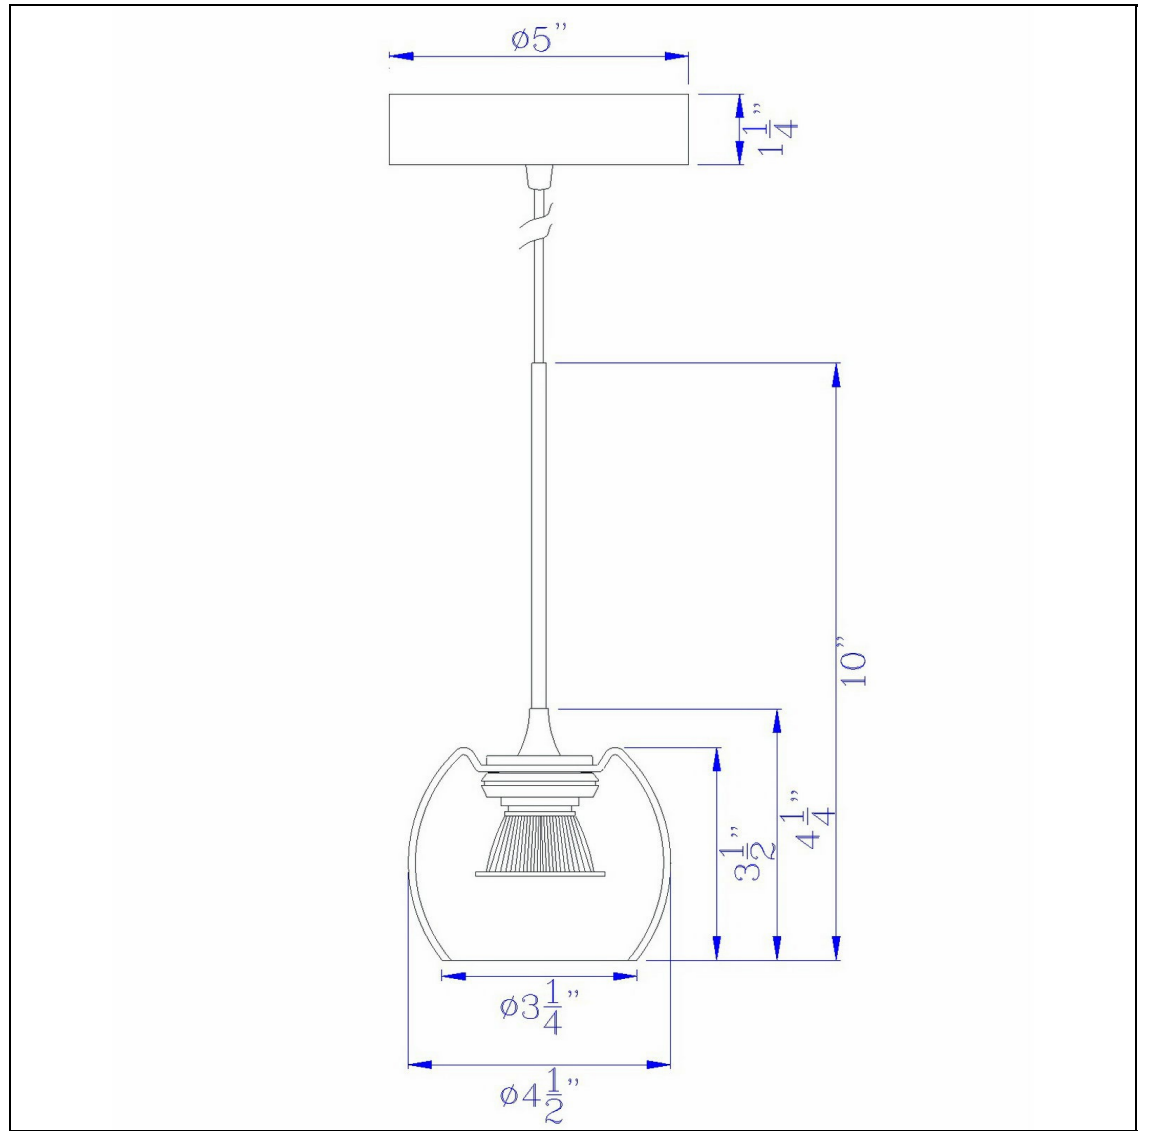

Product No. **UP-1121**

Description

Ithaca 3000K, 8W, 700 Lumen, 90 CRI
Dimmable LED Glass Mini Pendant With
Amber Glass
Durable Metal and Glass Construction
Dimmable with Lutron Brand Dimmers:
DVCL-153P, SCL-153P,AYCL-153P,CTCL-
153P,DVCL-253P,DVSCLL-253P,SE
3000K Light Temperature
Integrated LED
5" Canopy Included
600 Lumen Output
600 Lumen Output
Dimmable with Lutron dimmers #: DVCL-
153P, SCL-153P, AYCL-153P, CTCL-153P, DVCL-
253P, DVSCLL-253P,
10" Height LED Glass Pendant in Rust

Technical Specifications

UPC	020193067284	Shade Top1	2.50
Wattage	LED8W	Shade Bottom1	3.25
CRI	90	Shade Side	3.50
Lumen	600	Carton 1 Dimensions	10.80 x 20.30 x 26.00
Switch Type	Hardwired	Carton 2 Dimensions	0.00 x 0.00 x 26.00
Bulb Base	Integrated Led	Package Dimensions	L: 26.00 W: 20.30 H: 10.80
Number of Lights	1		
Color	Rust		
Base Color	Amber		