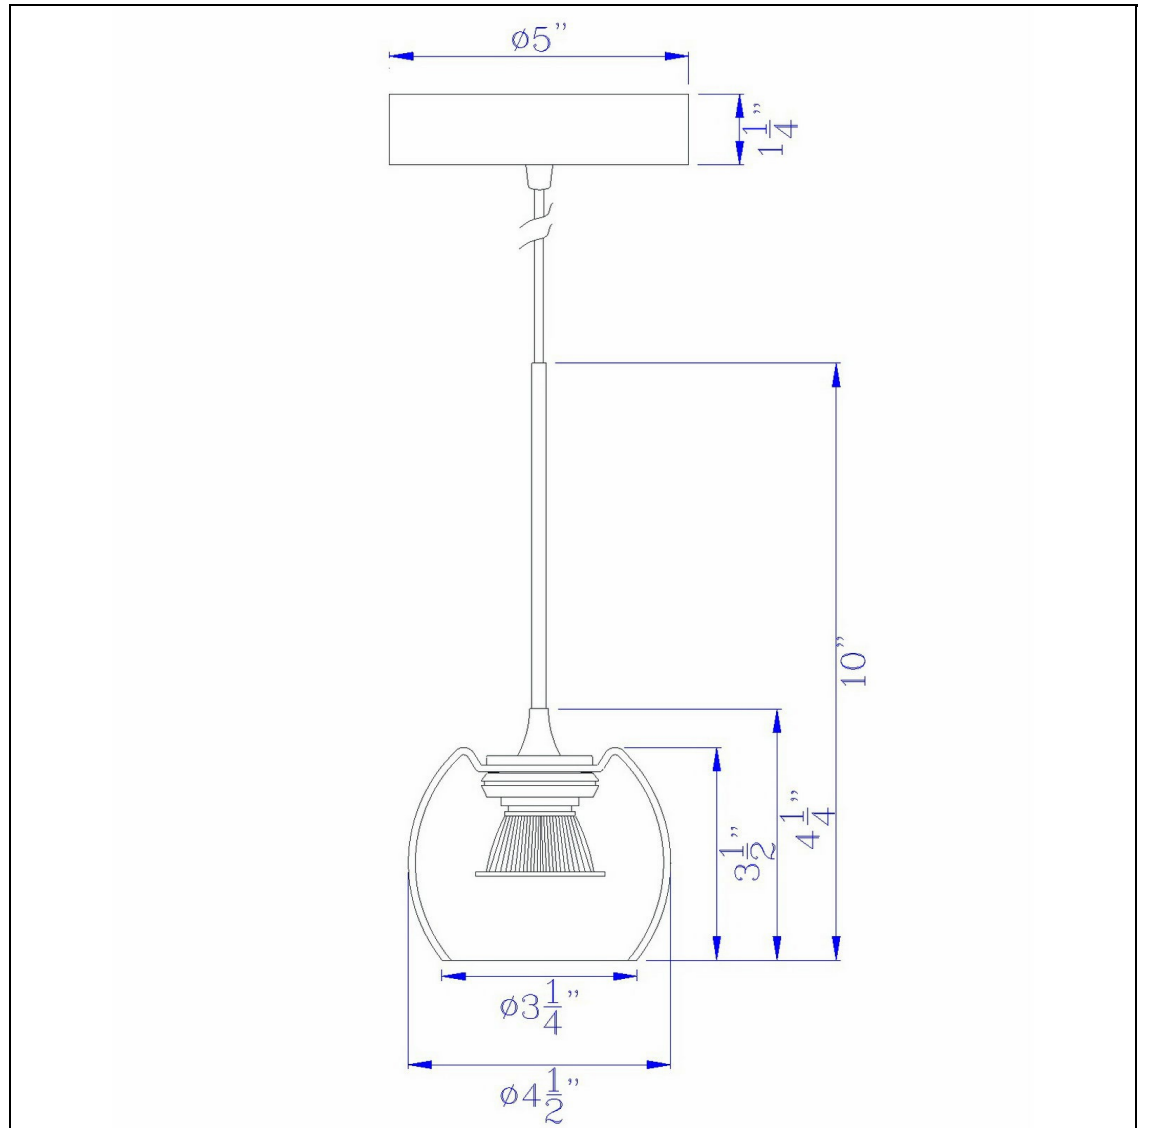

Product No. **UP-1122**

Description

Ithaca 3000K, 8W, 700 Lumen, 90 CRI
Dimmable LED Glass Mini Pendant With
Clear Crackle Glass
Durable Metal and Glass Construction
Dimmable with Lutron Brand Dimmers:
DVCL-153P, SCL-153P,AYCL-153P,CTCL-
153P,DVCL-253P,DVSCLL-253P,SE
3000K Light Temperature
Integrated LED
5" Canopy Included
600 Lumen Output
600 Lumen Output
Dimmable with Lutron dimmers #: DVCL-
153P, SCL-153P, AYCL-153P, CTCL-153P, DVCL-
253P, DVSCLL-253P,
10" Height LED Glass Pendant in Brushed
Steel

Technical Specifications

UPC	020193067284	Shade Top1	2.50
Wattage	LED8W	Shade Bottom1	3.25
CRI	90	Shade Side	3.50
Lumen	600	Carton 1 Dimensions	10.80 x 20.30 x 26.00
Switch Type	Hardwired	Carton 2 Dimensions	0.00 x 0.00 x 26.00
Bulb Base	Integrated Led	Package Dimensions	L: 26.00 W: 20.30 H: 10.80
Number of Lights	1		
Color	Brushed Steel		
Base Color	Crack		