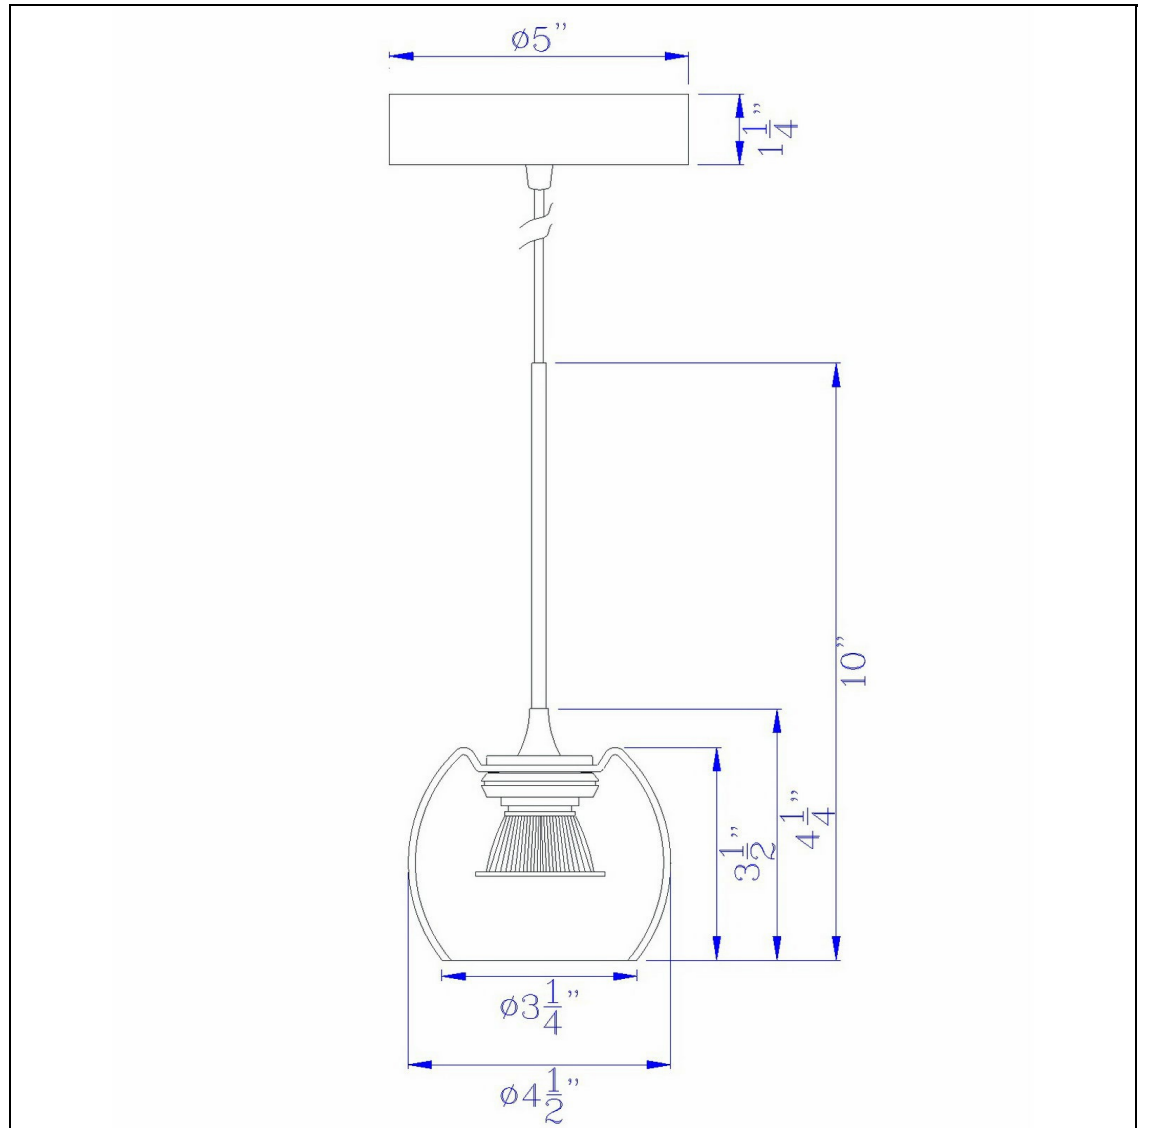

Product No. **UP-1123**

Description

Ithaca 3000K, 8W, 700 Lumen, 90 CRI
Dimmable LED Glass Mini Pendant With
Clear Bulbbed Glass
Durable Metal and Glass Construction
Dimmable with Lutron Brand Dimmers:
DVCL-153P, SCL-153P, AYCL-153P, CTCL-
153P, DVCL-253P, DVSCLL-253P, SE
3000K Light Temperature
Integrated LED
5" Canopy Included
600 Lumen Output
600 Lumen Output
Dimmable with Lutron dimmers #: DVCL-
153P, SCL-153P, AYCL-153P, CTCL-153P, DVCL-
253P, DVSCLL-253P,
10" Height LED Glass Pendant in Brushed
Steel

Technical Specifications

UPC	020193067284	Shade Top1	2.50
Wattage	LED8W	Shade Bottom1	3.25
CRI	90	Shade Side	3.50
Lumen	600	Carton 1 Dimensions	10.80 x 20.30 x 26.00
Switch Type	Hardwired	Carton 2 Dimensions	0.00 x 0.00 x 26.00
Bulb Base	Integrated Led	Package Dimensions	L: 26.00 W: 20.30 H: 10.80
Number of Lights	1		
Color	Brushed Steel		
Base Color	Bubble		