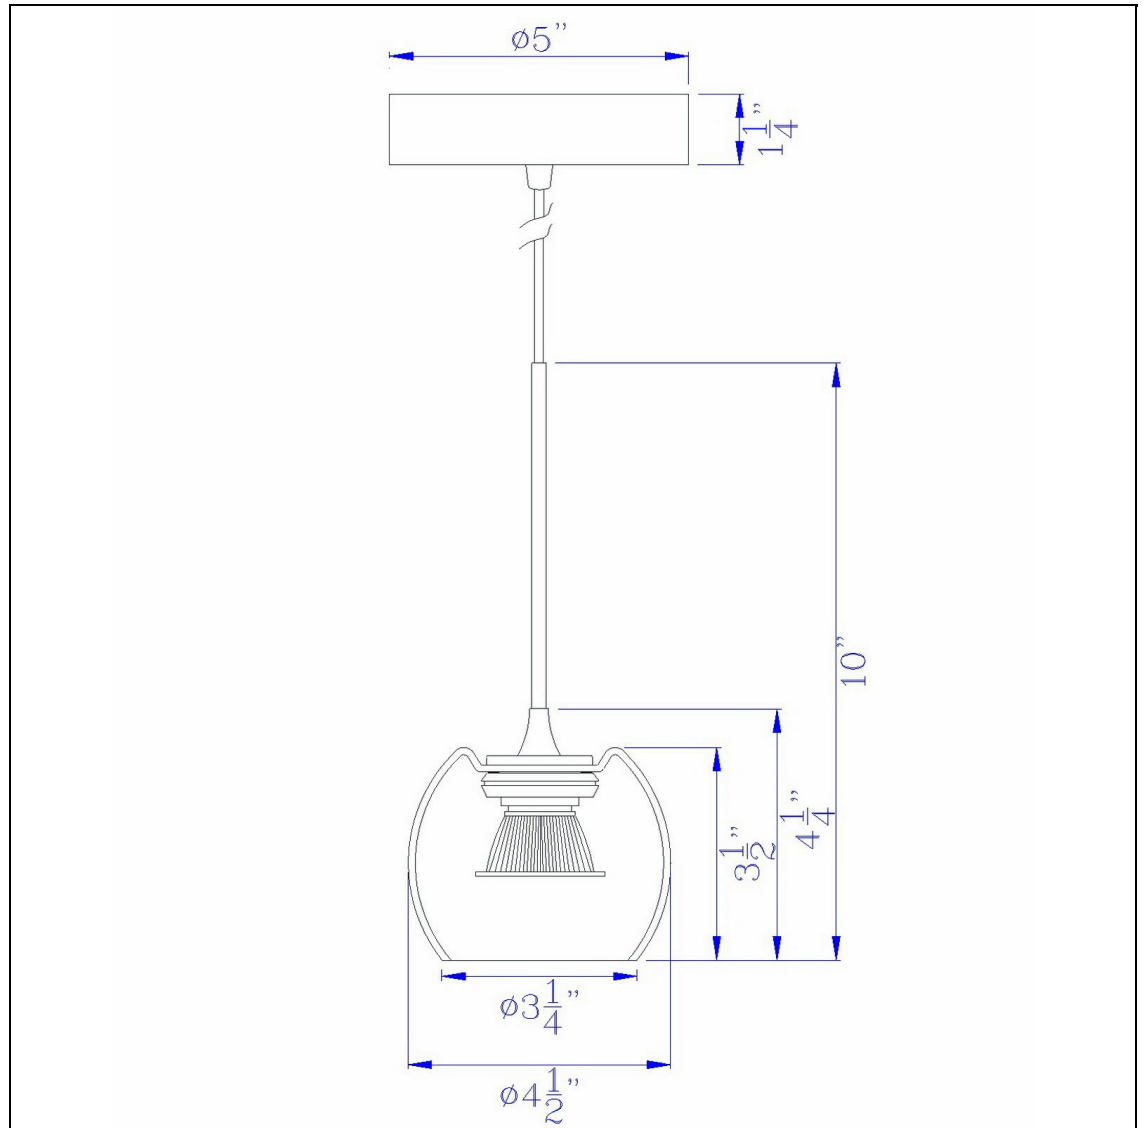

Product No. **UP-1123**

Description

Ithaca 3000K, 8W, 700 Lumen, 90 CRI
Dimmable LED Glass Mini Pendant With
Clear Bulbbed Glass
Durable Metal and Glass Construction
Dimmable with Lutron Brand Dimmers:
DVCL-153P, SCL-153P, AYCL-153P, CTCL-
153P, DVCL-253P, DVSCLL-253P, SE
3000K Light Temperature
Integrated LED
5" Canopy Included
600 Lumen Output
600 Lumen Output
Dimmable with Lutron dimmers #: DVCL-
153P, SCL-153P, AYCL-153P, CTCL-153P, DVCL-
253P, DVSCLL-253P,
10" Height LED Glass Pendant in Brushed
Steel

Technical Specifications

UPC	020193067284	Shade Top1	2.50
Wattage	LED8W	Shade Bottom1	3.25
CRI	90	Shade Side	3.50
Lumen	600	Carton 1 Dimensions	10.80 x 20.30 x 26.00
Switch Type	Hardwired	Carton 2 Dimensions	0.00 x 0.00 x 26.00
Bulb Base	Integrated Led	Package Dimensions	L: 26.00 W: 20.30 H: 10.80
Number of Lights	1		
Color	Brushed Steel		
Base Color	Bubble		