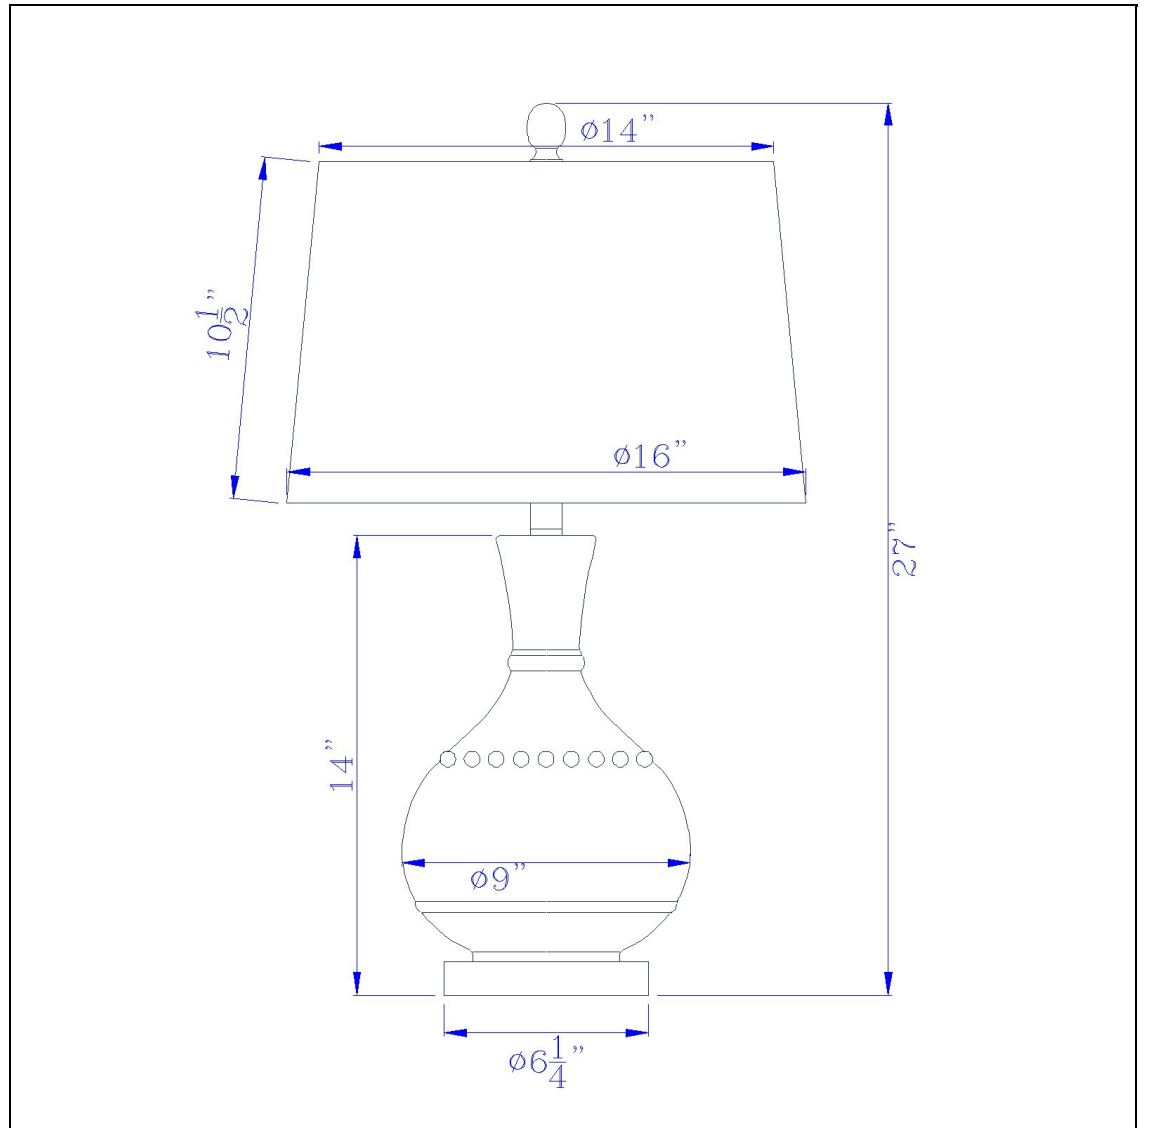

Product No. **BO-2916TB**

Description

150W Nador Glass Table Lamp With Taper Drum Hardback Fabric Shade
mouth blown glass
bottle shape
taper fabric drum shade
Metal base
Metal base
Update your decor with this glass vase style table lamp. It features a clear textured glass finish w

Technical Specifications

UPC	020193067284	Shade Top1	14.00
Wattage	150W	Shade Bottom1	16.00
CRI	N/A	Shade Side	10.50
Lumen	N/A	Carton 1 Dimensions	18.00 x 17.00 x 17.00
Switch Type	3 Way Rotary	Carton 2 Dimensions	0.00 x 0.00 x 17.00
Bulb Base	E26	Package Dimensions	L: 17.00 W: 17.00 H: 18.00
Number of Lights	1		
Base Color	Brushed Steel		