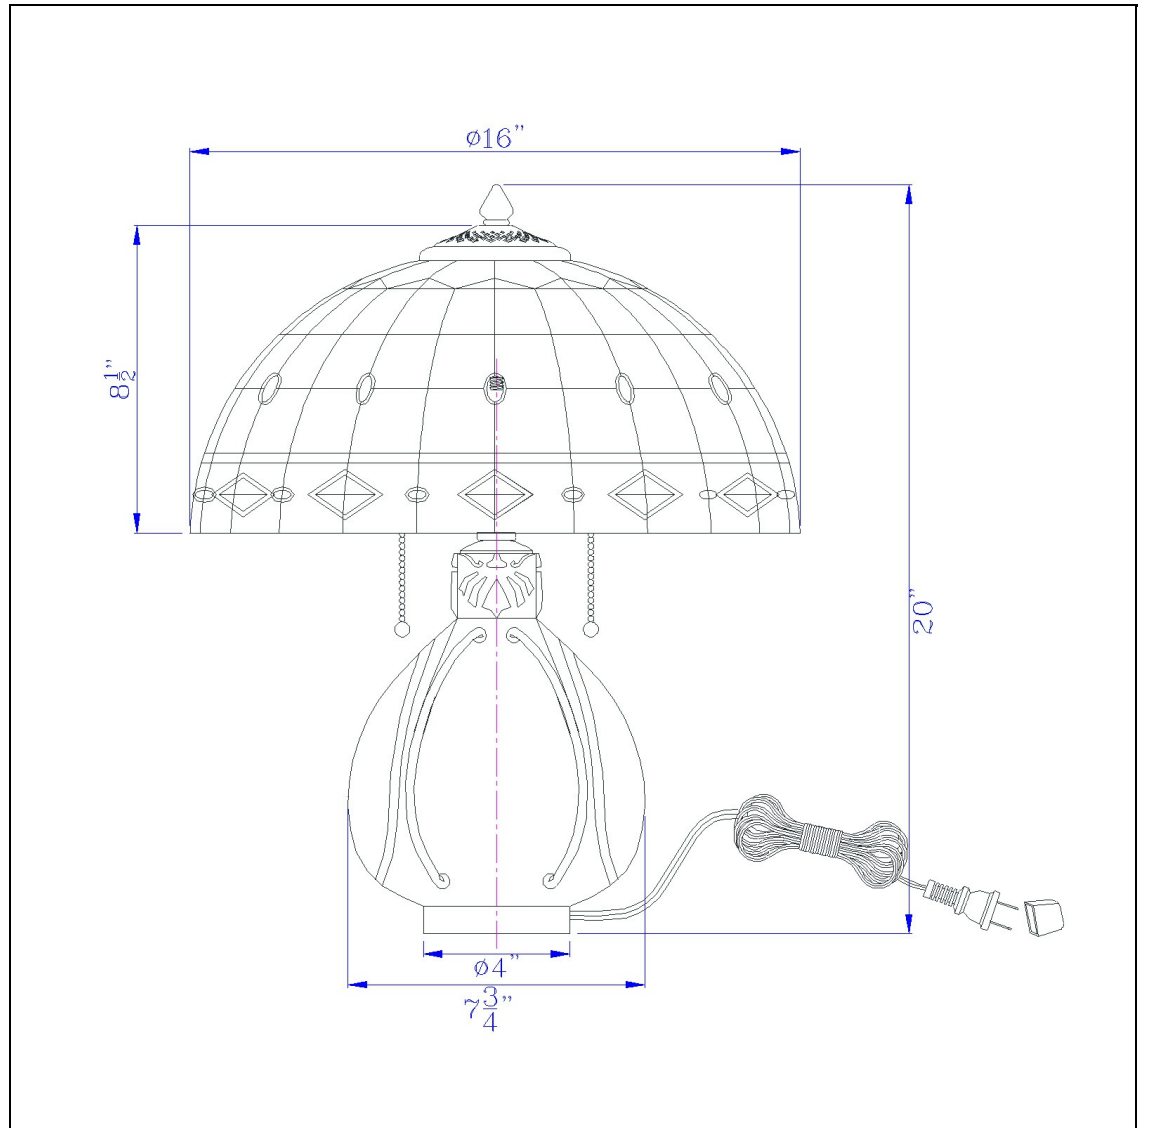

Product No. **BO-2942TB**

Description

60W X 2 Tiffany Table Lamp
contemporary stained glass
resin base
pull chain switch
pull chain switch
Update your décor with this stunning tiffany
style table lamp. It features an ornate
diamond and ova

Technical Specifications

UPC	020193067284	Shade Bottom1	16.00
Wattage	60WX2	Shade Side	8.50
CRI	N/A	Carton 1 Dimensions	26.30 x 11.00 x 19.00
Lumen	N/A	Carton 2 Dimensions	0.00 x 0.00 x 19.00
Switch Type	On/Off	Package Dimensions	L: 19.00 W: 11.00 H: 26.30
Bulb Base	E26		
Number of Lights	2		
Base Color	Dark Bronze		