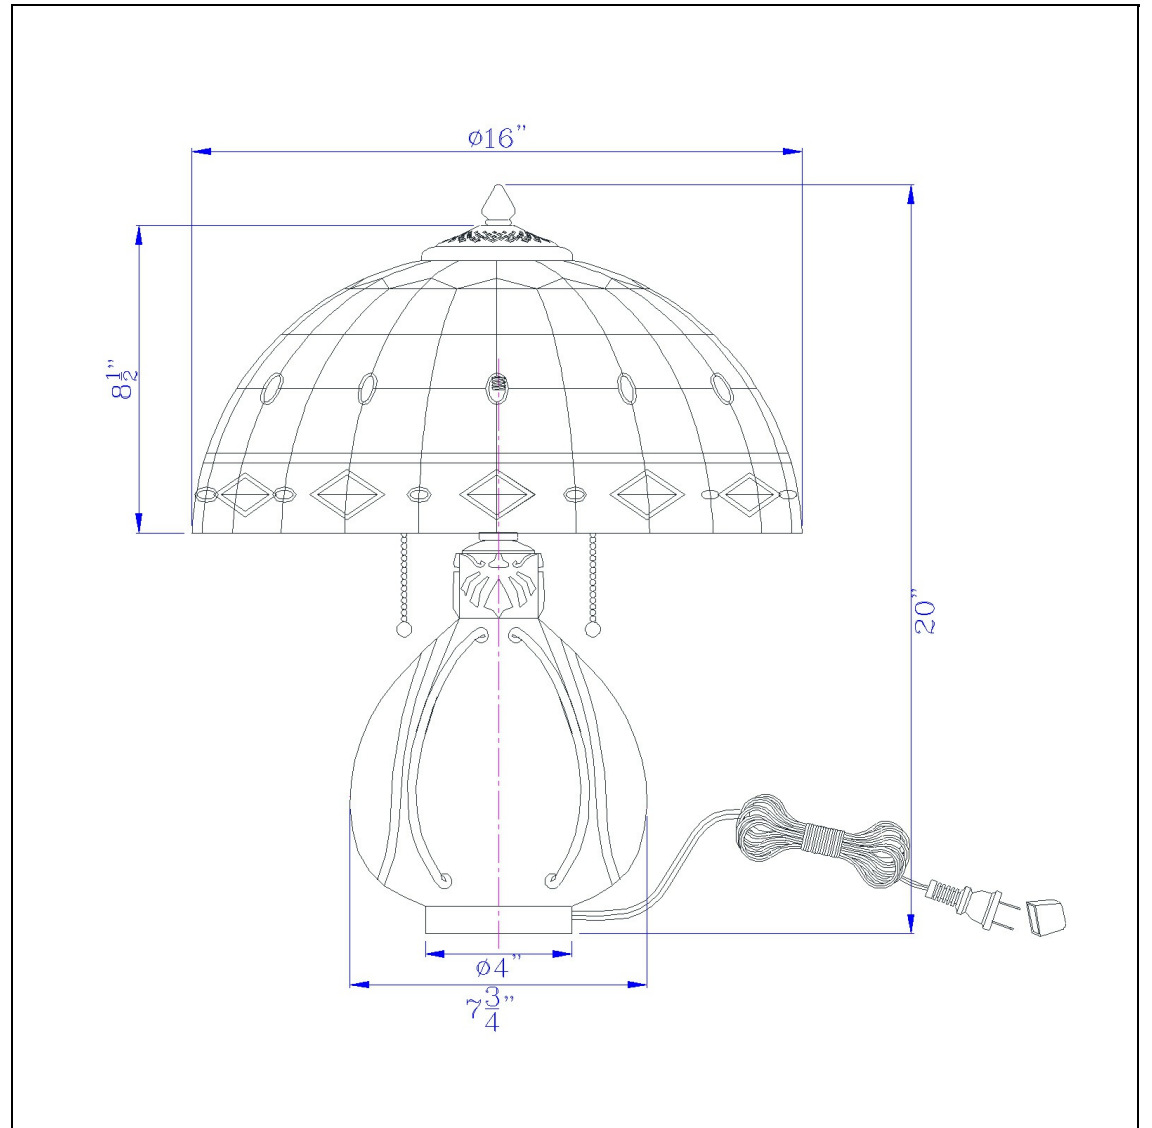

Product No. **BO-2942TB**

Description

60W X 2 Tiffany Table Lamp
contemporary stained glass
resin base
pull chain switch
pull chain switch
Update your décor with this stunning tiffany
style table lamp. It features an ornate
diamond and ova

Technical Specifications

UPC	020193067284	Shade Bottom1	16.00
Wattage	60WX2	Shade Side	8.50
CRI	N/A	Carton 1 Dimensions	26.30 x 11.00 x 19.00
Lumen	N/A	Carton 2 Dimensions	0.00 x 0.00 x 19.00
Switch Type	On/Off	Package Dimensions	L: 19.00 W: 11.00 H: 26.30
Bulb Base	E26		
Number of Lights	2		
Base Color	Dark Bronze		