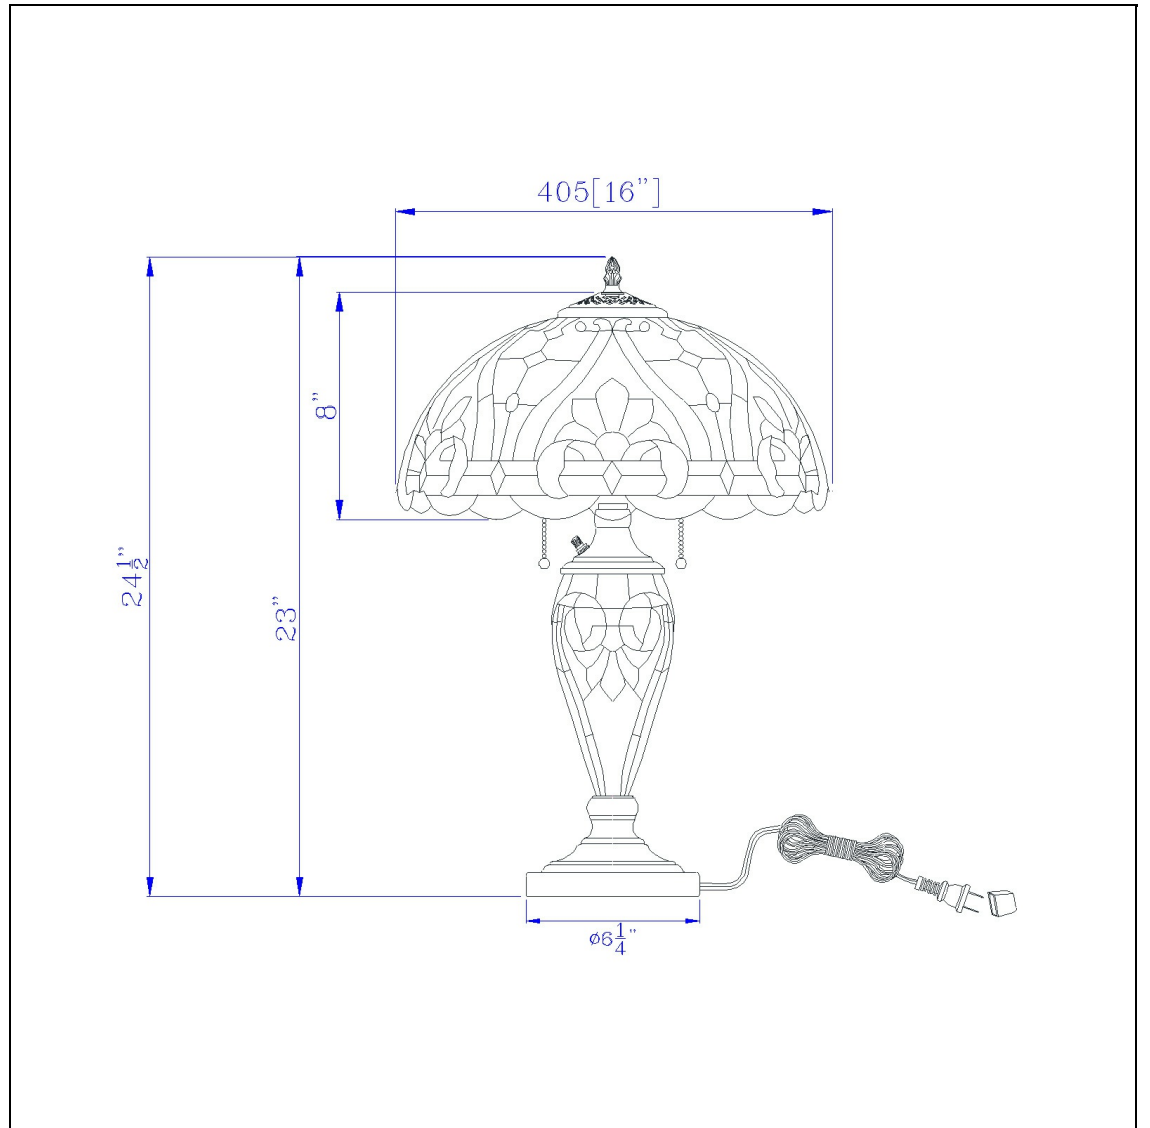

Product No. **BO-2943TB**

Description

60W X 2 Tiffany Table Lamp With 7W Night Light
contempoary stained glass
Metal base
pull chain switch
7W night light
7W night light
Update your d?or with this stunning tiffany style table lamp with night light. It features an ornat

Technical Specifications

UPC	020193067284
Wattage	60WX2 +7W
CRI	N/A
Lumen	N/A
Switch Type	On/Off
Bulb Base	E26
Number of Lights	3
Base Color	Black

Shade Bottom1	16.00
Shade Side	8.00
Carton 1 Dimensions	25.50 x 10.50 x 21.80
Carton 2 Dimensions	0.00 x 0.00 x 21.80
Package Dimensions	L: 21.80 W: 10.50 H: 25.50