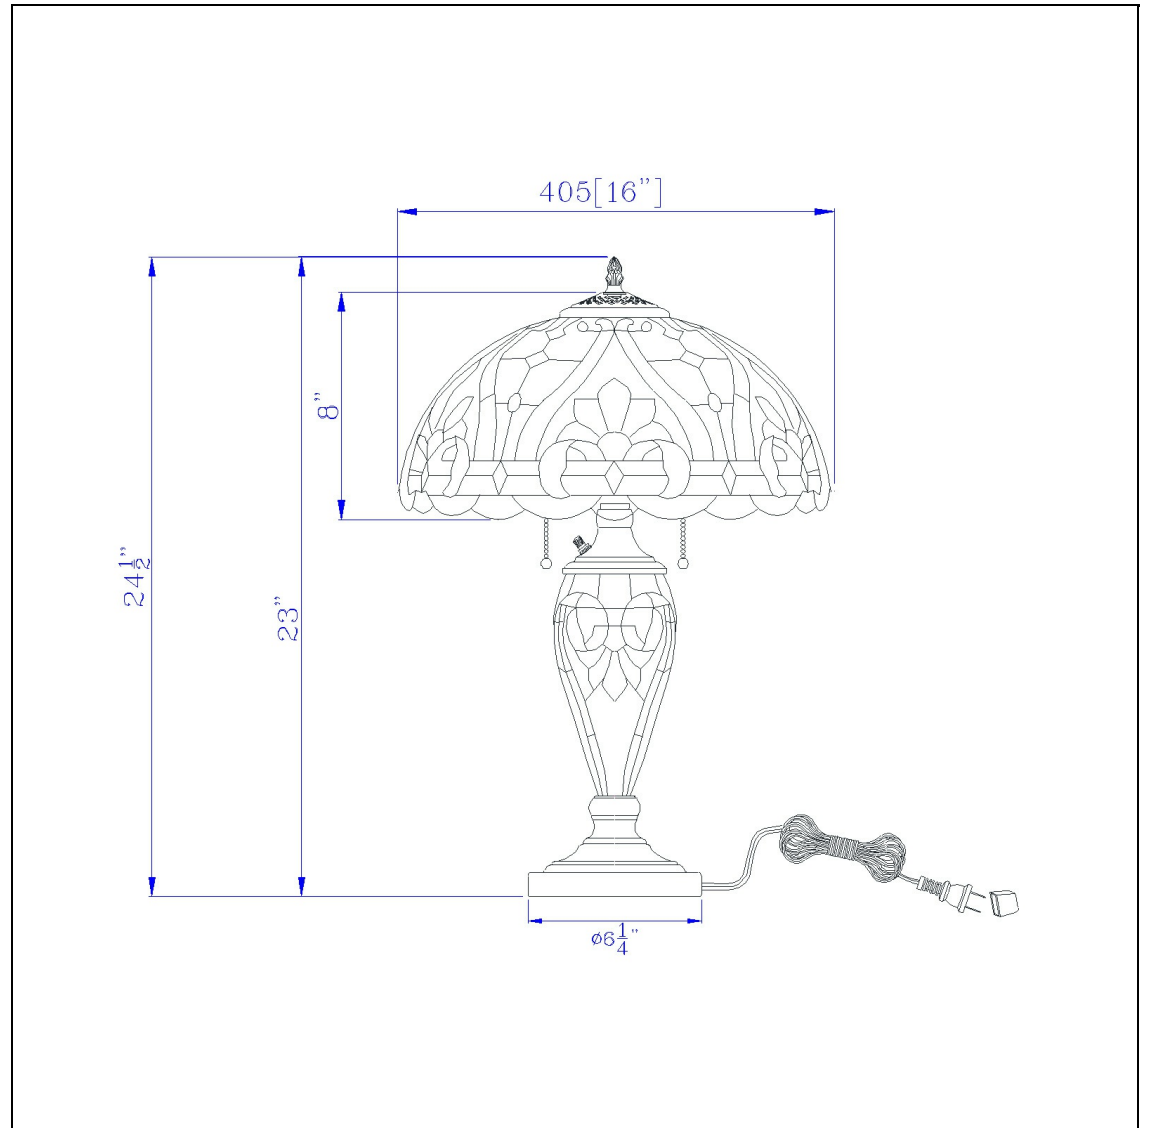

Product No. **BO-2943TB**

Description

60W X 2 Tiffany Table Lamp With 7W Night Light
contempoary stained glass
Metal base
pull chain switch
7W night light
7W night light
Update your d?or with this stunning tiffany style table lamp with night light. It features an ornat

Technical Specifications

UPC	020193067284	Shade Bottom1	16.00
Wattage	60WX2 +7W	Shade Side	8.00
CRI	N/A	Carton 1 Dimensions	25.50 x 10.50 x 21.80
Lumen	N/A	Carton 2 Dimensions	0.00 x 0.00 x 21.80
Switch Type	On/Off	Package Dimensions	L: 21.80 W: 10.50 H: 25.50
Bulb Base	E26		
Number of Lights	3		
Base Color	Black		