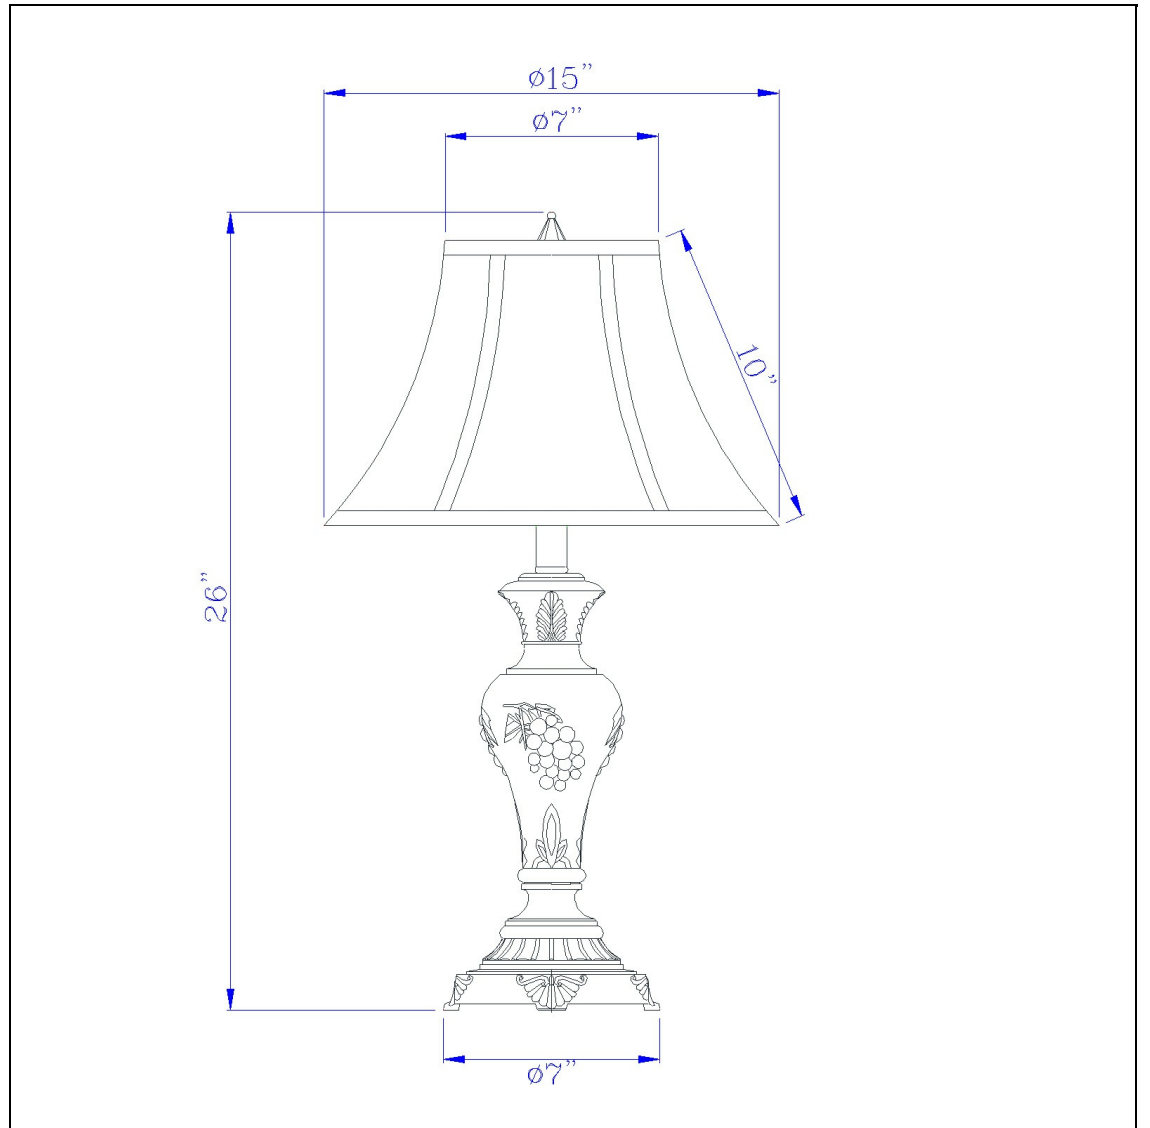

Product No. **BO-2952TB**

Description

100W Cavan Aluminum Casted Table Lamp  
With Softback Faux Silk Shade  
traditional  
round softback fabric shade  
cast aluminum  
cast aluminum  
Update your décor with this traditional  
inspired table lamp. It features a smooth  
antique brass finish

Technical Specifications

<b>UPC</b>	020193067284	<b>Shade Top1</b>	7.00
<b>Wattage</b>	100W	<b>Shade Bottom1</b>	15.00
<b>CRI</b>	N/A	<b>Shade Side</b>	10.00
<b>Lumen</b>	N/A	<b>Carton 1 Dimensions</b>	17.00 x 16.50 x 16.50
<b>Switch Type</b>	On/Off	<b>Carton 2 Dimensions</b>	0.00 x 0.00 x 16.50
<b>Bulb Base</b>	E26	<b>Package Dimensions</b>	L: 16.50 W: 16.50 H: 17.00
<b>Number of Lights</b>	1		
<b>Base Color</b>	Antique Brass		