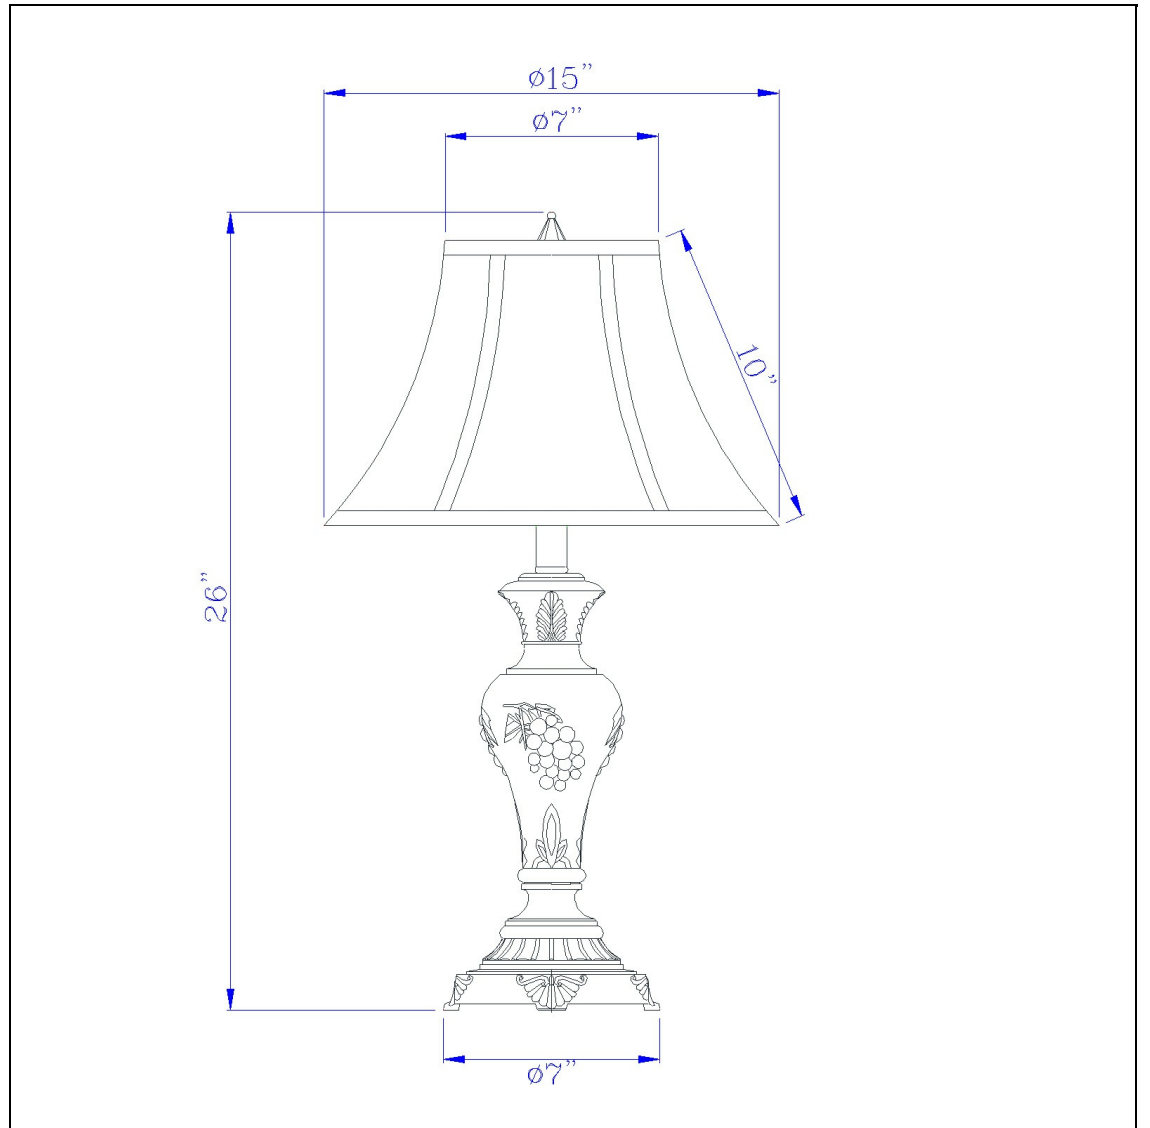

Product No. **BO-2952TB**

Description

100W Cavan Aluminum Casted Table Lamp  
With Softback Faux Silk Shade  
traditional  
round softback fabric shade  
cast aluminum  
cast aluminum  
Update your décor with this traditional  
inspired table lamp. It features a smooth  
antique brass fini

Technical Specifications

<b>UPC</b>	020193067284	<b>Shade Top1</b>	7.00
<b>Wattage</b>	100W	<b>Shade Bottom1</b>	15.00
<b>CRI</b>	N/A	<b>Shade Side</b>	10.00
<b>Lumen</b>	N/A	<b>Carton 1 Dimensions</b>	17.00 x 16.50 x 16.50
<b>Switch Type</b>	On/Off	<b>Carton 2 Dimensions</b>	0.00 x 0.00 x 16.50
<b>Bulb Base</b>	E26	<b>Package Dimensions</b>	L: 16.50 W: 16.50 H: 17.00
<b>Number of Lights</b>	1		
<b>Base Color</b>	Antique Brass		