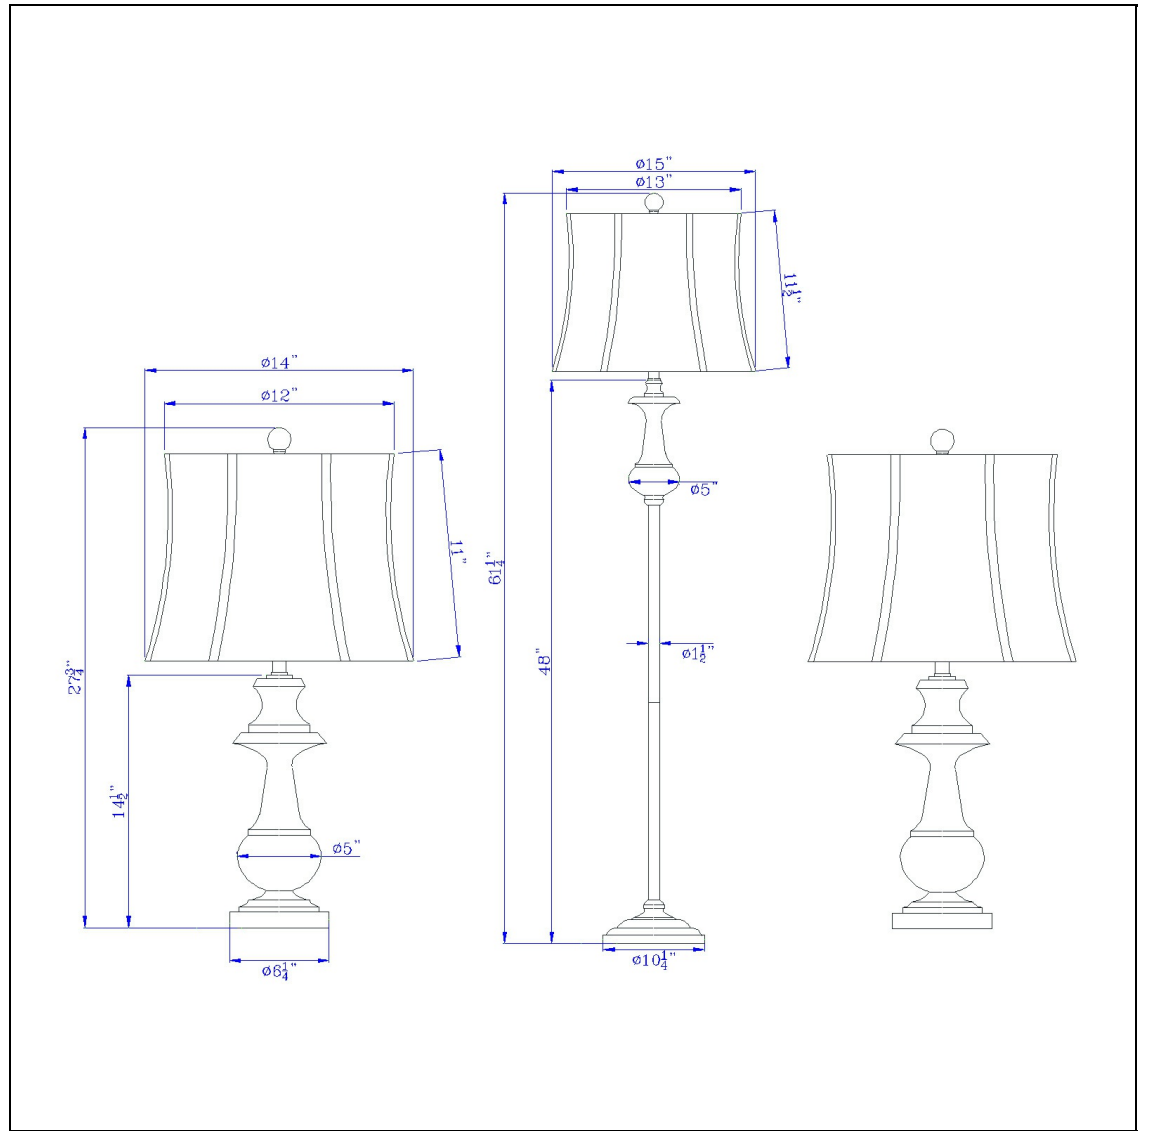

Product No. **BO-2962-3**

Description

100W Table And Floor Lamp. 1 Floor And 2 Table Lamps Packed in One Box
Metal
2 table lamps and 1 floor lamp
3 in 1 package deal
burlap shade
burlap shade
Update your decor with this coordinating set of metal lamps. This three-piece table and floor lamp s

Technical Specifications

UPC	020193067284	Shade Top1	13.00
Wattage	100W	Shade Bottom1	15.00
CRI	N/A	Shade Side	11.50
Lumen	N/A	Carton 1 Dimensions	27.50 x 16.00 x 17.80
Switch Type	On/Off	Carton 2 Dimensions	0.00 x 0.00 x 17.80
Bulb Base	E26	Package Dimensions	L: 17.80 W: 16.00 H: 27.50
Number of Lights	3		
Base Color	Dark Bronze		