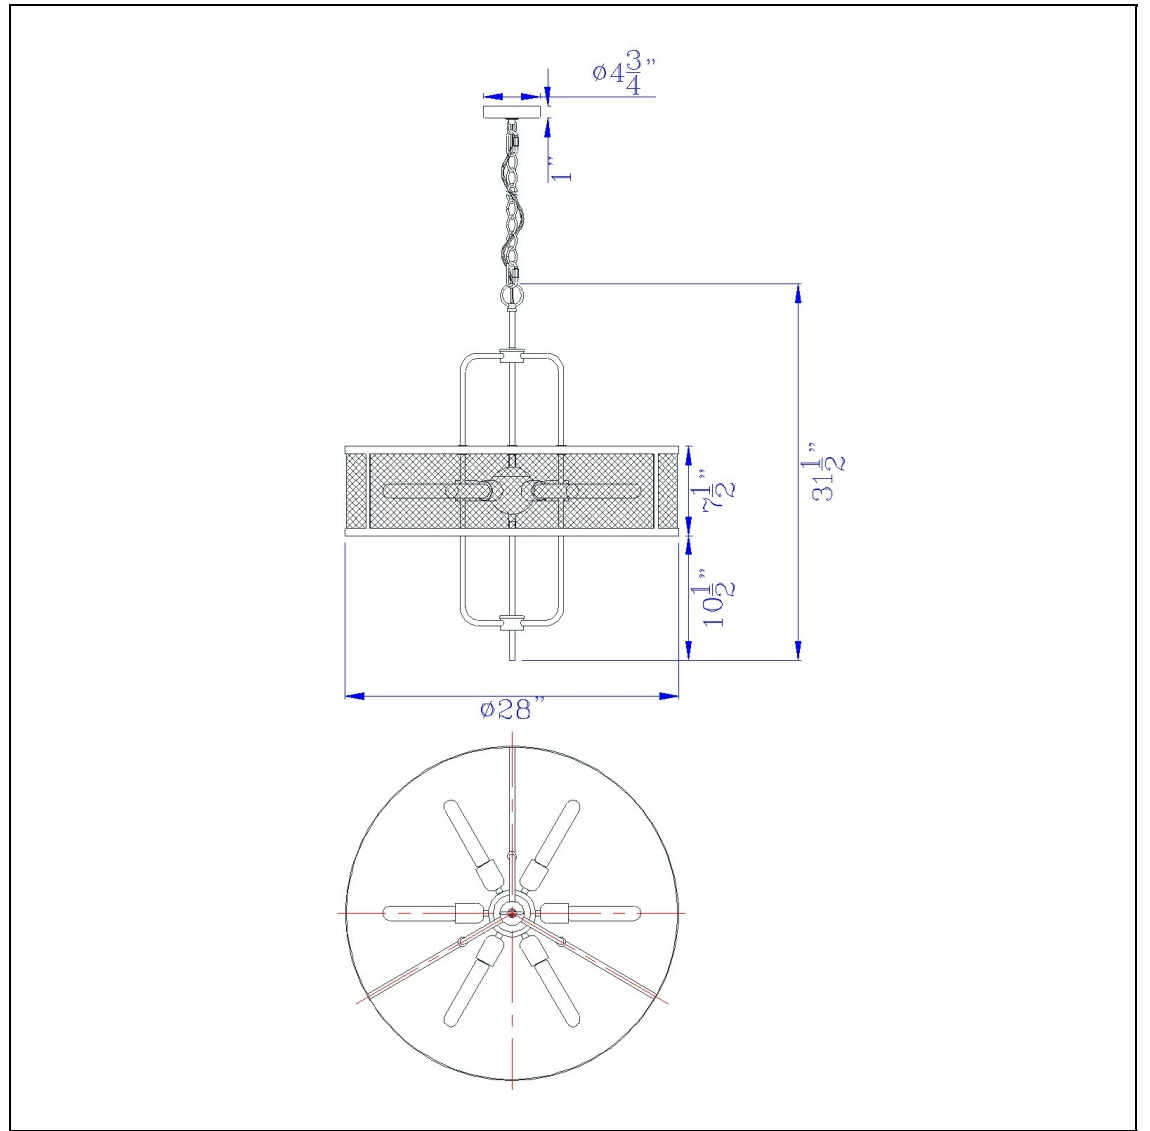

Product No. **FX-3727-6**

Description

60W X 6 Leiden Metal Chandelier With Mesh Shade (Edison Bulbs Are Not included)
Metal
Mesh drum metal shade
Edison Bulbs
Edison Bulbs
Update your space with this antique brass and black finish six light metal chandelier. It features a

Technical Specifications

UPC	020193067284	Carton 1 Dimensions	18.30 x 29.80 x 29.80
Wattage	60WX6	Carton 2 Dimensions	0.00 x 0.00 x 29.80
CRI	N/A	Package Dimensions	L: 29.80 W: 29.80 H: 18.30
Lumen	N/A		
Switch Type	Hardwired		
Bulb Base	E26		
Number of Lights	6		
Base Color	Antique Brass/Black		