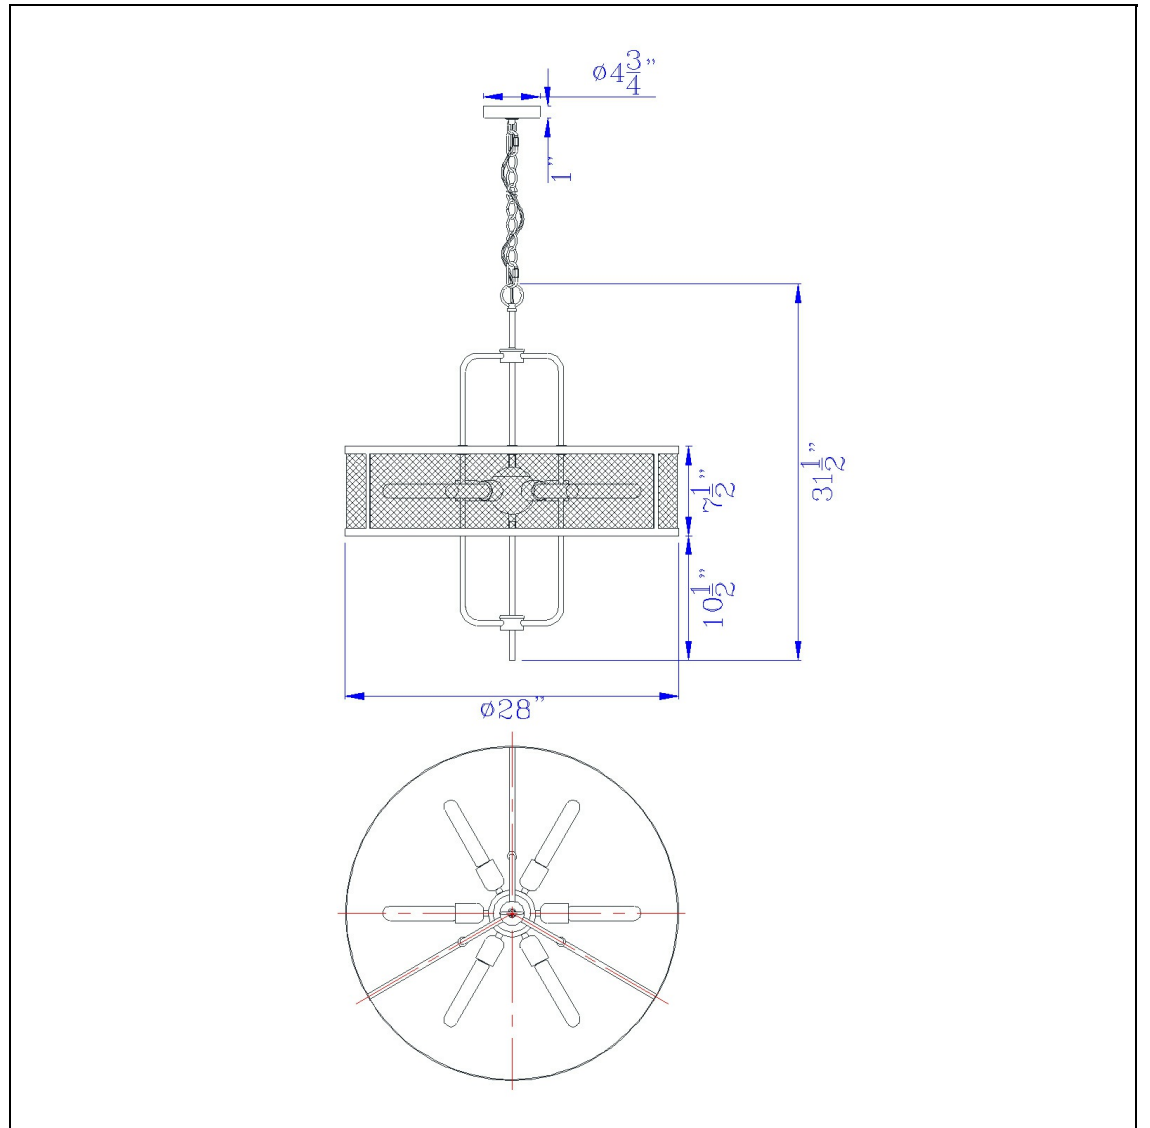

Product No. **FX-3727-6**

Description

60W X 6 Leiden Metal Chandelier With Mesh Shade (Edison Bulbs Are Not included)
Metal
Mesh drum metal shade
Edison Bulbs
Edison Bulbs
Update your space with this antique brass and black finish six light metal chandelier. It features a

Technical Specifications

UPC	020193067284	Carton 1 Dimensions	18.30 x 29.80 x 29.80
Wattage	60WX6	Carton 2 Dimensions	0.00 x 0.00 x 29.80
CRI	N/A	Package Dimensions	L: 29.80 W: 29.80 H: 18.30
Lumen	N/A		
Switch Type	Hardwired		
Bulb Base	E26		
Number of Lights	6		
Base Color	Antique Brass/Black		