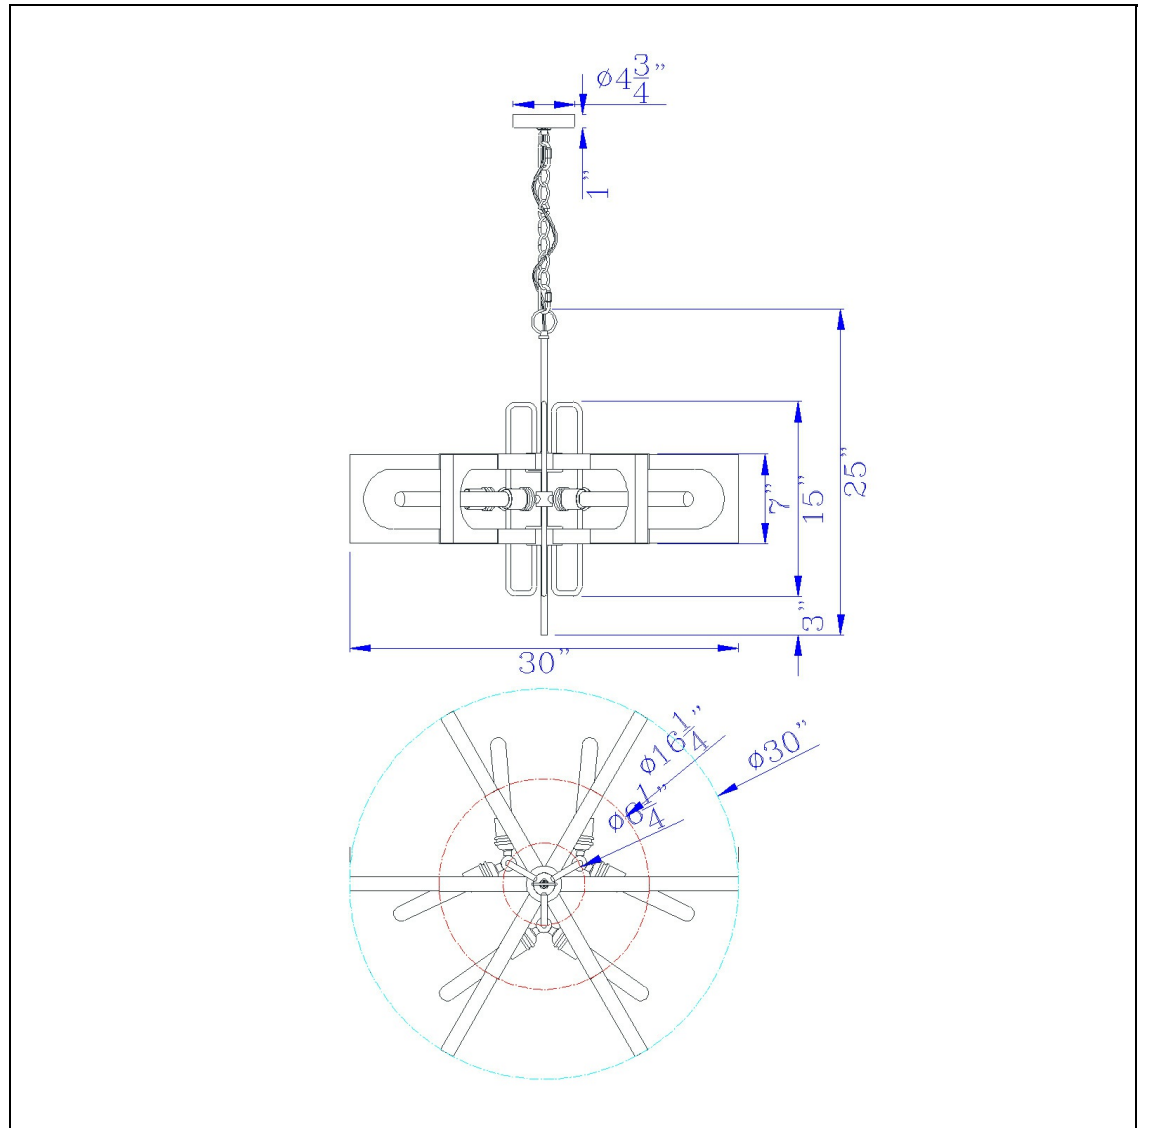

Product No. **FX-3728-6**

Description

60W X 6 Sneek Metal/Wood Chandelier
(Edison Bulbs Are Not included)
Edison bulbs
rubber wood
Metal frame
fan blade design
fan blade design
Update your space with this antique brass and wood finish six light metal chandelier. It features a

Technical Specifications

UPC	020193067284	Carton 1 Dimensions	16.50 x 17.30 x 18.30
Wattage	60WX6	Carton 2 Dimensions	0.00 x 0.00 x 18.30
CRI	N/A	Package Dimensions	L: 18.30 W: 17.30 H: 16.50
Lumen	N/A		
Switch Type	Hardwired		
Bulb Base	E26		
Number of Lights	6		
Base Color	Antique Brass/wood		