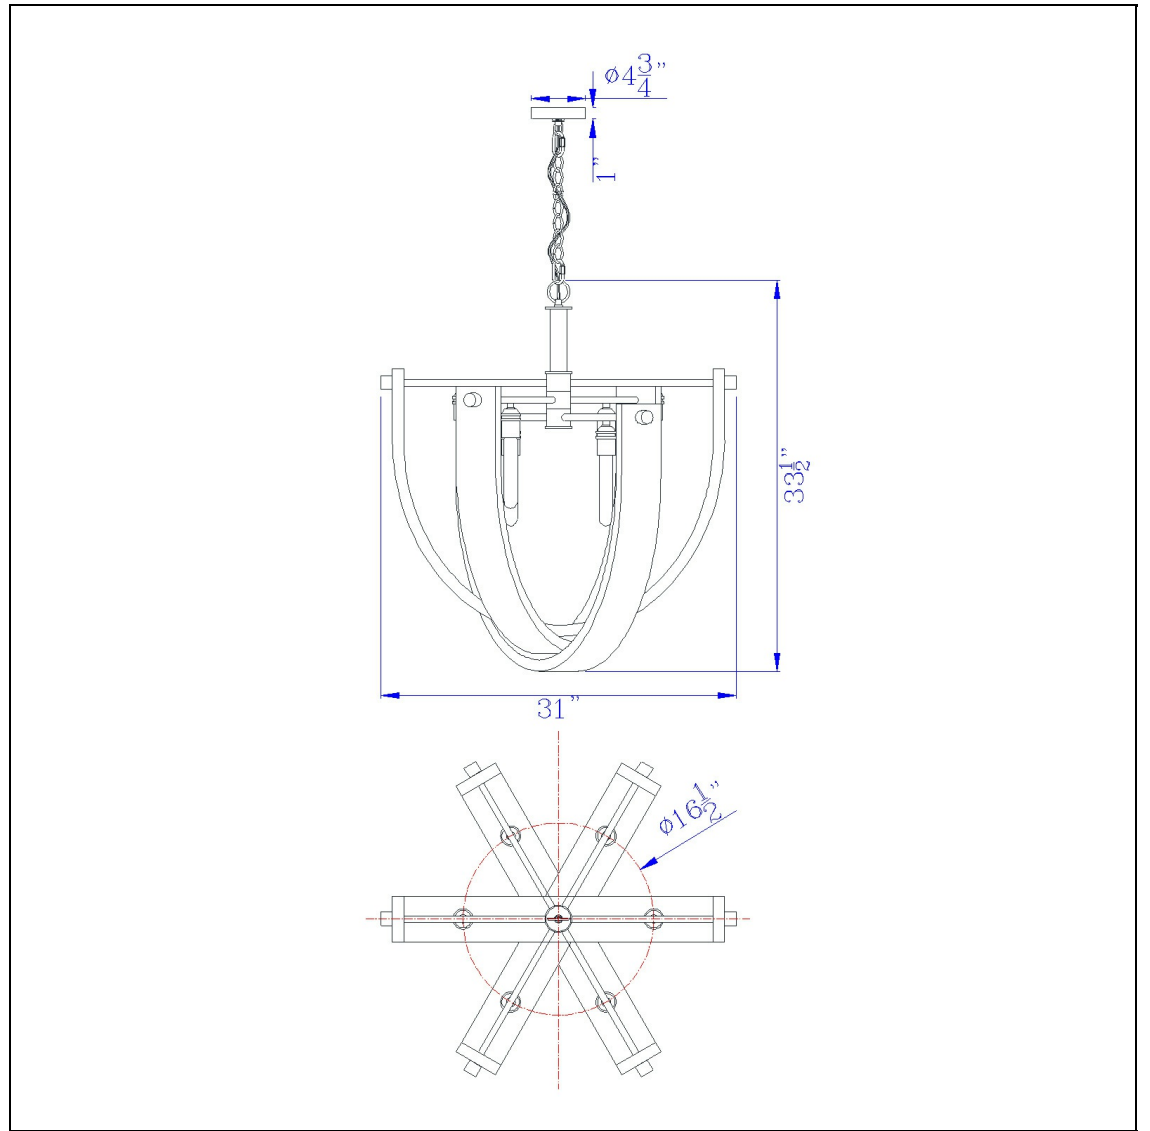

Product No. **FX-3729-6**

Description

60W X 6 Padova Metal/Wood Chandelier  
(Edison Bulbs Are Not included)  
Edison bulbs  
Distressed wood finish  
Metal frame  
U bracket design  
U bracket design  
Update your d?or with this rustic inspired  
chandelier light fixture. It features six matte  
iron dow

Technical Specifications

<b>UPC</b>	020193067284	<b>Carton 1 Dimensions</b>	14.30 x 27.80 x 30.80
<b>Wattage</b>	60WX6	<b>Carton 2 Dimensions</b>	0.00 x 0.00 x 30.80
<b>CRI</b>	N/A	<b>Package Dimensions</b>	L: 30.80 W: 27.80 H: 14.30
<b>Lumen</b>	N/A		
<b>Switch Type</b>	Hardwired		
<b>Bulb Base</b>	E26		
<b>Number of Lights</b>	6		
<b>Base Color</b>	Light Oak/Iron		