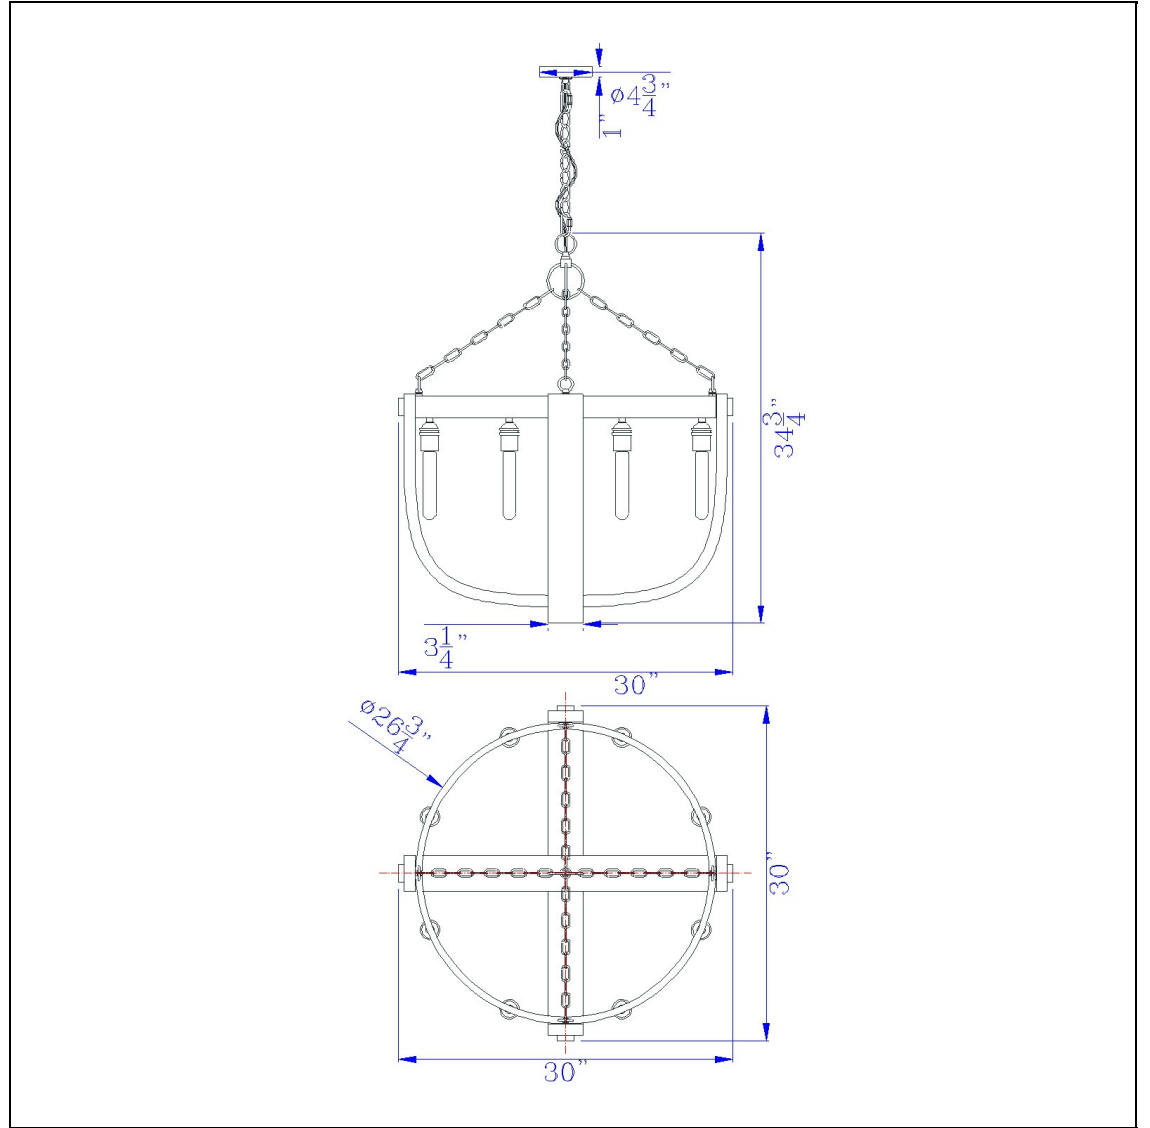

Product No. **FX-3730-8**

Description

60W X 8 Apulia Metal/Wood Chandelier
(Edison Bulbs Are Not included)
Edison bulbs
Distressed wood finish
Metal frame
Metal frame
Update your d?or with this rustic inspired chandelier light fixture. It features eight brass colore

Technical Specifications

UPC	020193067284	Carton 1 Dimensions	15.30 x 29.00 x 31.00
Wattage	60WX8	Carton 2 Dimensions	0.00 x 0.00 x 31.00
CRI	N/A	Package Dimensions	L: 31.00 W: 29.00 H: 15.30
Lumen	N/A		
Switch Type	Hardwired		
Bulb Base	E26		
Number of Lights	8		
Base Color	Light Oak/Iron		