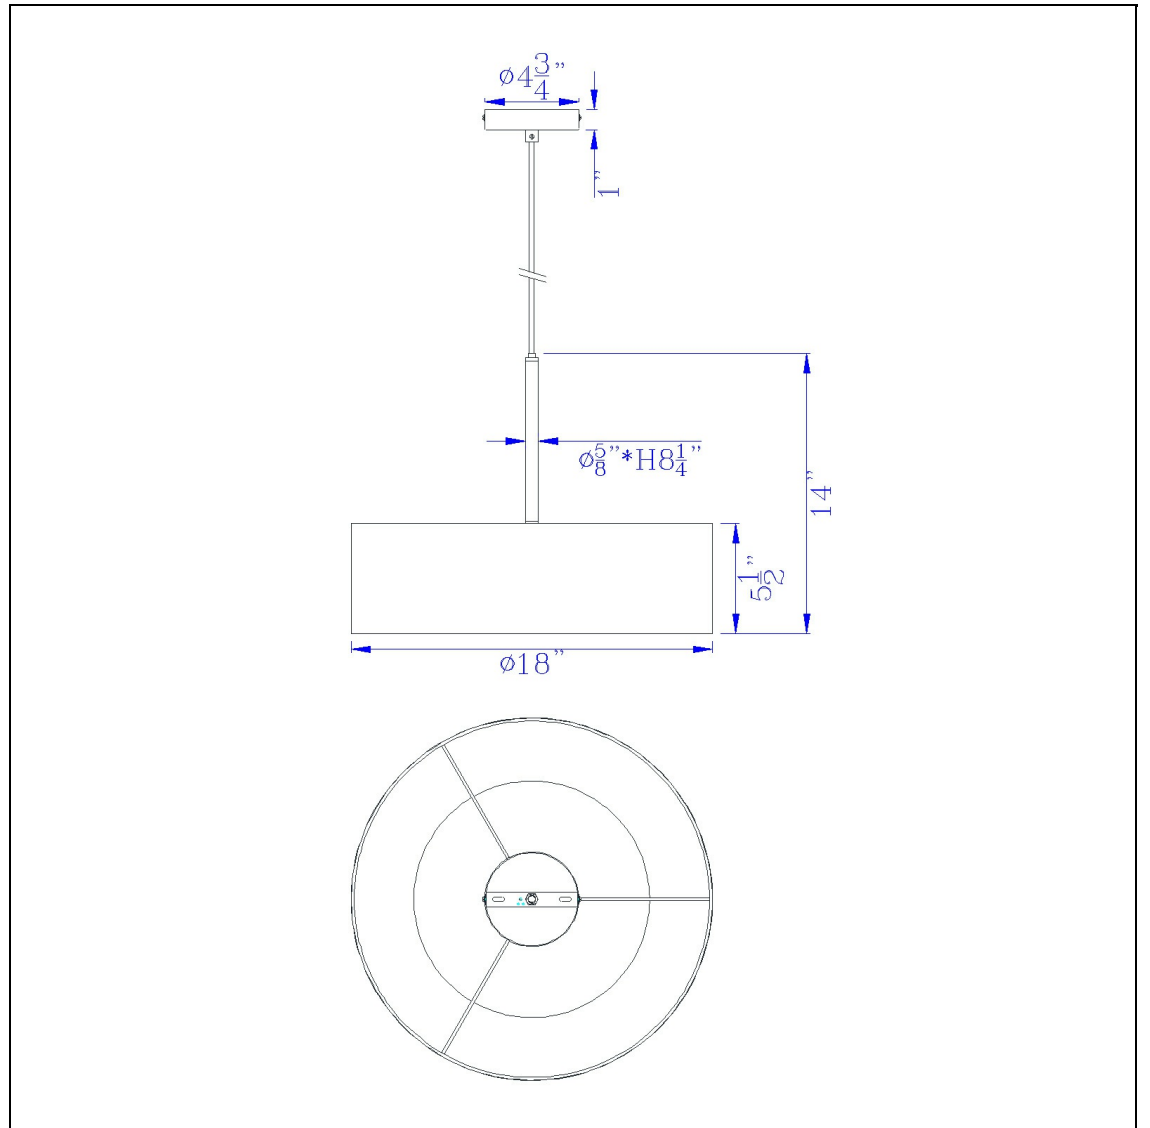

Product No. **FX-3731-CW**

Description

LED 18W Dimmable Pendant With Diffuser  
And Hardback Fabric Shade  
Integrated LED  
drum fabric shade  
pendant light  
pendant light  
Dimmable with Lutron Brand Dimmers:  
DVCL-153P, SCL-153P,AYCL-153P,CTCL-  
153P,DVCL-253P,DVSCLL-253P,SE  
Update your space with this clean and  
simple led light fabric drum pendant. It ships  
complete with s

Technical Specifications

<b>UPC</b>	020193067284	<b>Shade Top1</b>	18.00
<b>Wattage</b>	18W	<b>Shade Bottom1</b>	18.00
<b>CRI</b>	90	<b>Shade Side</b>	5.50
<b>Lumen</b>	1400	<b>Carton 1 Dimensions</b>	8.30 x 19.30 x 19.30
<b>Switch Type</b>	Hardwired	<b>Carton 2 Dimensions</b>	0.00 x 0.00 x 19.30
<b>Bulb Base</b>	LED	<b>Package Dimensions</b>	L: 19.30 W: 19.30 H: 8.30
<b>Number of Lights</b>	Integrated LED		
<b>Base Color</b>	Brushed Steel		