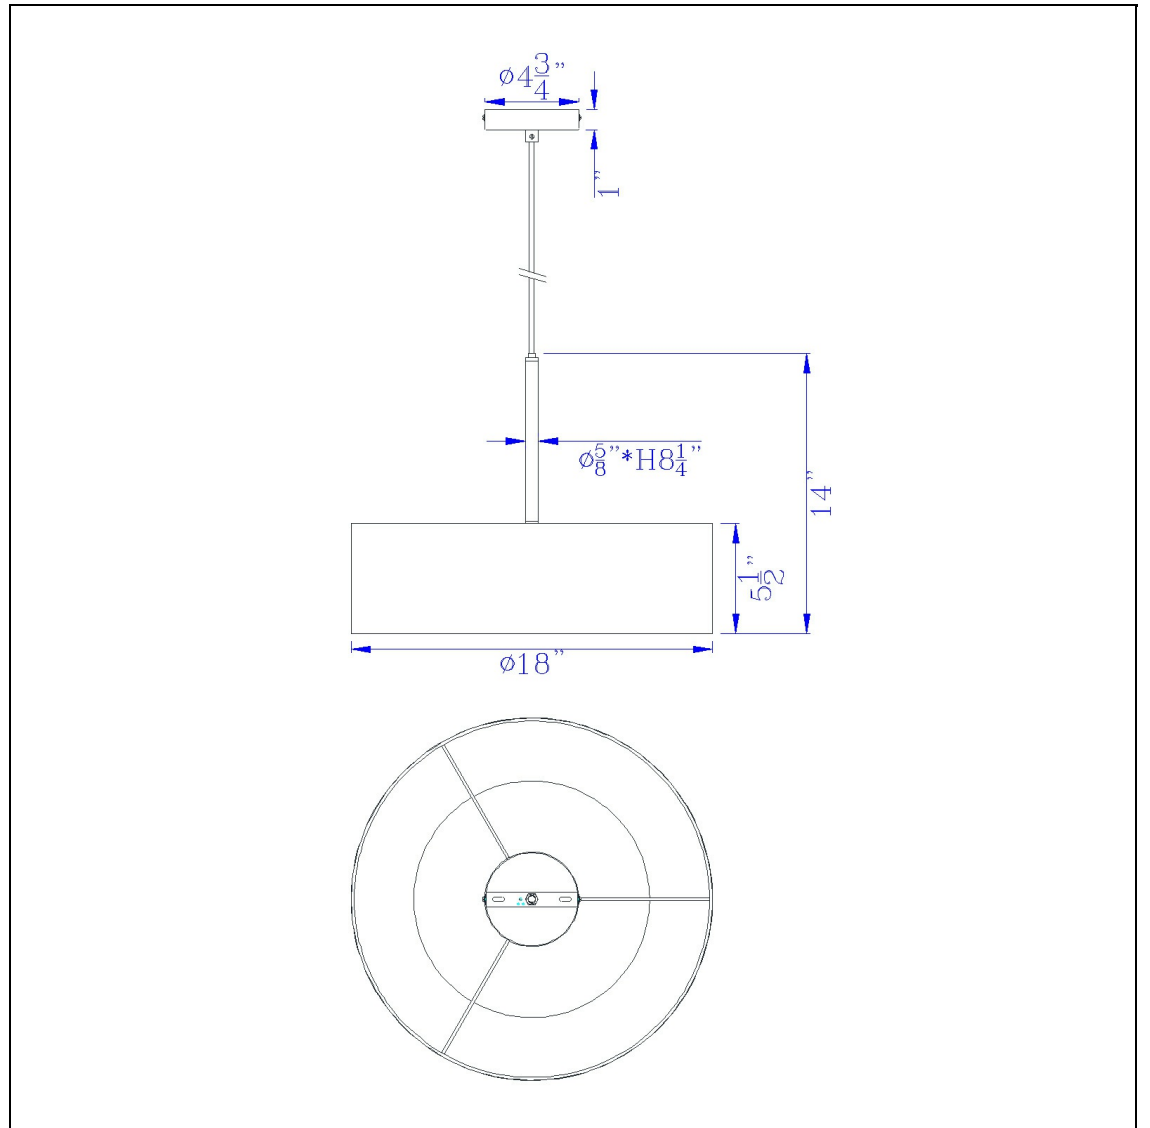

Product No. **FX-3731-CW**

Description

LED 18W Dimmable Pendant With Diffuser
And Hardback Fabric Shade
Integrated LED
drum fabric shade
pendant light
pendant light
Dimmable with Lutron Brand Dimmers:
DVCL-153P, SCL-153P,AYCL-153P,CTCL-
153P,DVCL-253P,DVSCLL-253P,SE
Update your space with this clean and
simple led light fabric drum pendant. It ships
complete with s

Technical Specifications

UPC	020193067284	Shade Top1	18.00
Wattage	18W	Shade Bottom1	18.00
CRI	90	Shade Side	5.50
Lumen	1400	Carton 1 Dimensions	8.30 x 19.30 x 19.30
Switch Type	Hardwired	Carton 2 Dimensions	0.00 x 0.00 x 19.30
Bulb Base	LED	Package Dimensions	L: 19.30 W: 19.30 H: 8.30
Number of Lights	Integrated LED		
Base Color	Brushed Steel		