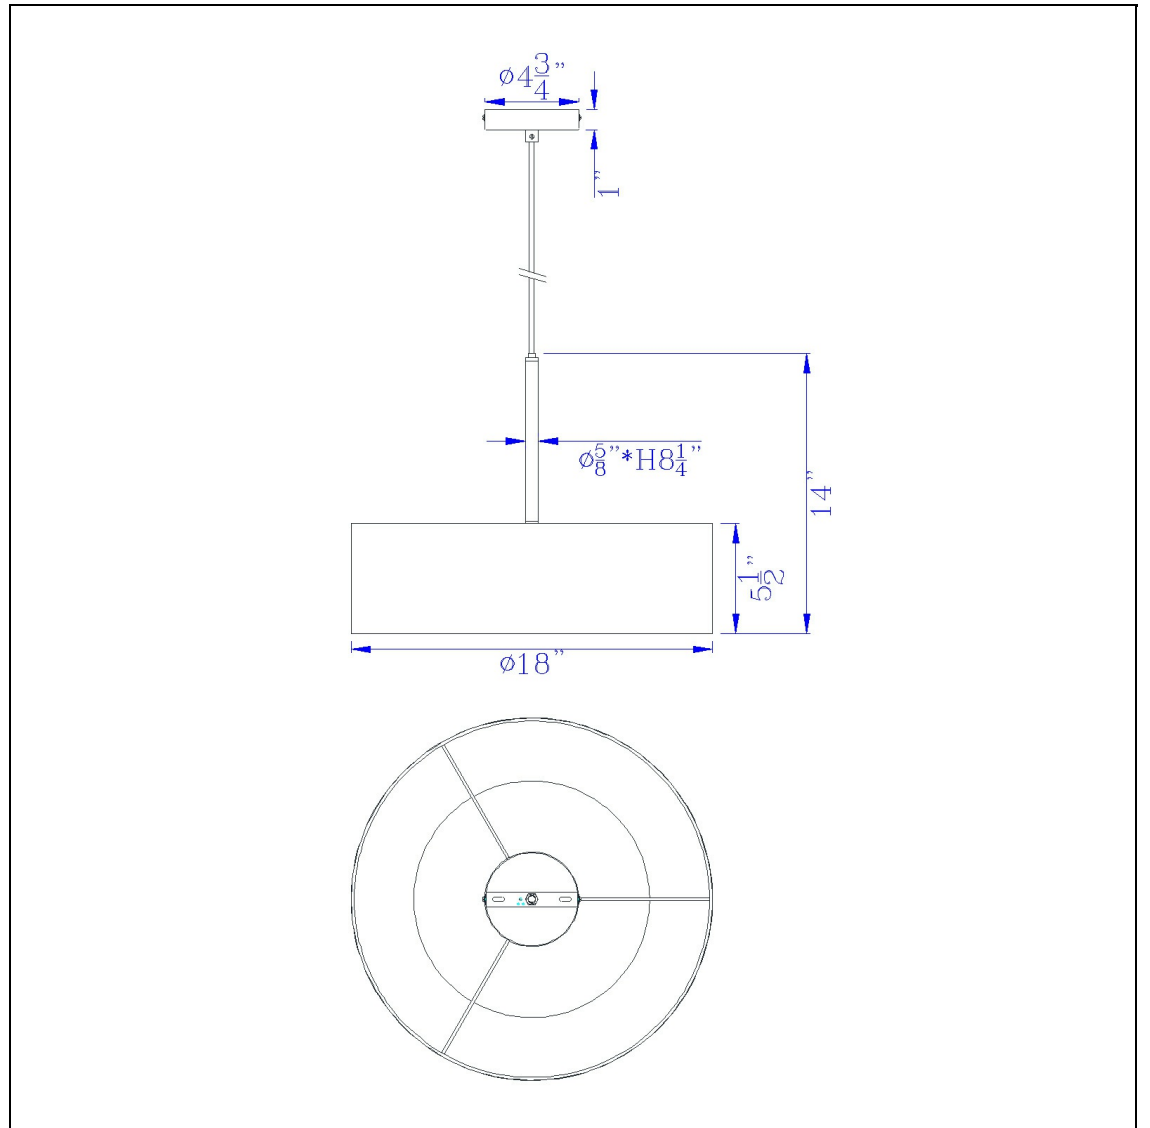

Product No. **FX-3731-GR**

Description

LED 18W Dimmable Pendant With Diffuser
And Hardback Fabric Shade
Integrated LED
drum fabric shade
pendant light
pendant light
Dimmable with Lutron Brand Dimmers:
DVCL-153P, SCL-153P,AYCL-153P,CTCL-
153P,DVCL-253P,DVSCLL-253P,SE
Update your space with this clean and
simple led light fabric drum pendant. It ships
complete with s

Technical Specifications

UPC	020193067284	Shade Top1	18.00
Wattage	18W	Shade Bottom1	18.00
CRI	90	Shade Side	5.50
Lumen	1400	Carton 1 Dimensions	8.30 x 19.30 x 19.30
Switch Type	Hardwired	Carton 2 Dimensions	0.00 x 0.00 x 19.30
Bulb Base	LED	Package Dimensions	L: 19.30 W: 19.30 H: 8.30
Number of Lights	Integrated LED		
Base Color	Brushed Steel		