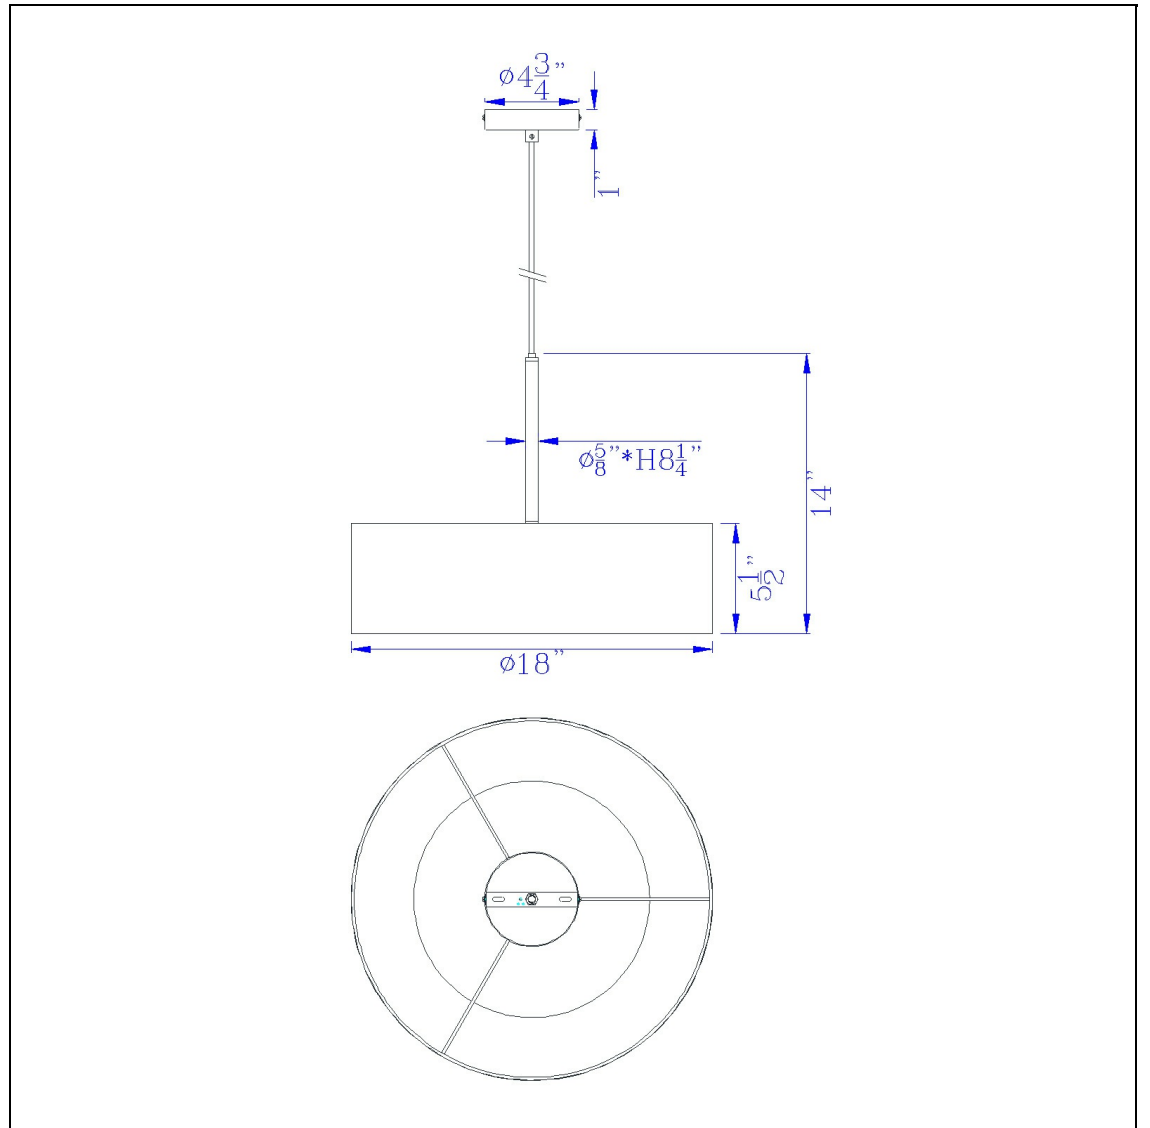

Product No. **FX-3731-OW**

Description

LED 18W Dimmable Pendant With Diffuser
And Hardback Fabric Shade
Integrated LED
drum fabric shade
pendant light
pendant light
Dimmable with Lutron Brand Dimmers:
DVCL-153P, SCL-153P,AYCL-153P,CTCL-
153P,DVCL-253P,DVSCLL-253P,SE
Update your space with this clean and
simple led light fabric drum pendant. It ships
complete with s

Technical Specifications

UPC	020193067284	Shade Top1	18.00
Wattage	18W	Shade Bottom1	18.00
CRI	90	Shade Side	5.50
Lumen	1400	Carton 1 Dimensions	8.30 x 19.30 x 19.30
Switch Type	Hardwired	Carton 2 Dimensions	0.00 x 0.00 x 19.30
Bulb Base	LED	Package Dimensions	L: 19.30 W: 19.30 H: 8.30
Number of Lights	Integrated LED		
Base Color	Brushed Steel		