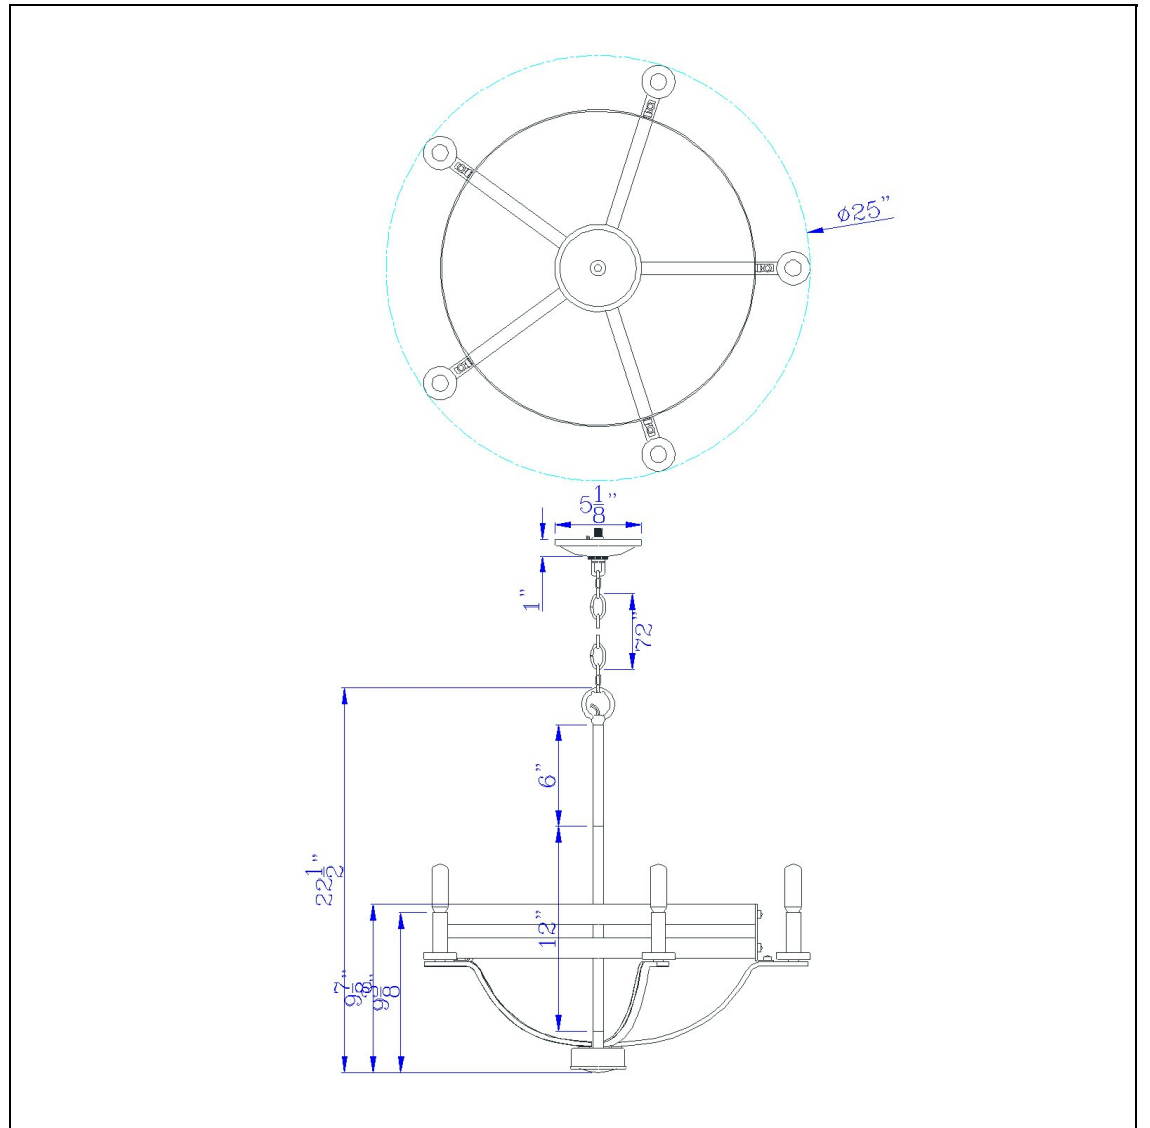

Product No. **FX-3733-5**

Description

60W X 5 Brig Metal Chandelier
Metal
painted wood finish
painted wood finish
Update your d?or with this rustic inspired chandelier fixture. It features a round natural wood fra

Technical Specifications

UPC	020193067284	Carton 1 Dimensions	11.50 x 24.80 x 26.50
Wattage	60WX5	Carton 2 Dimensions	0.00 x 0.00 x 26.50
CRI	N/A	Package Dimensions	L: 26.50 W: 24.80 H: 11.50
Lumen	N/A		
Switch Type	Hardwired		
Bulb Base	E12		
Number of Lights	5		
Base Color	Natural wood/Iron		