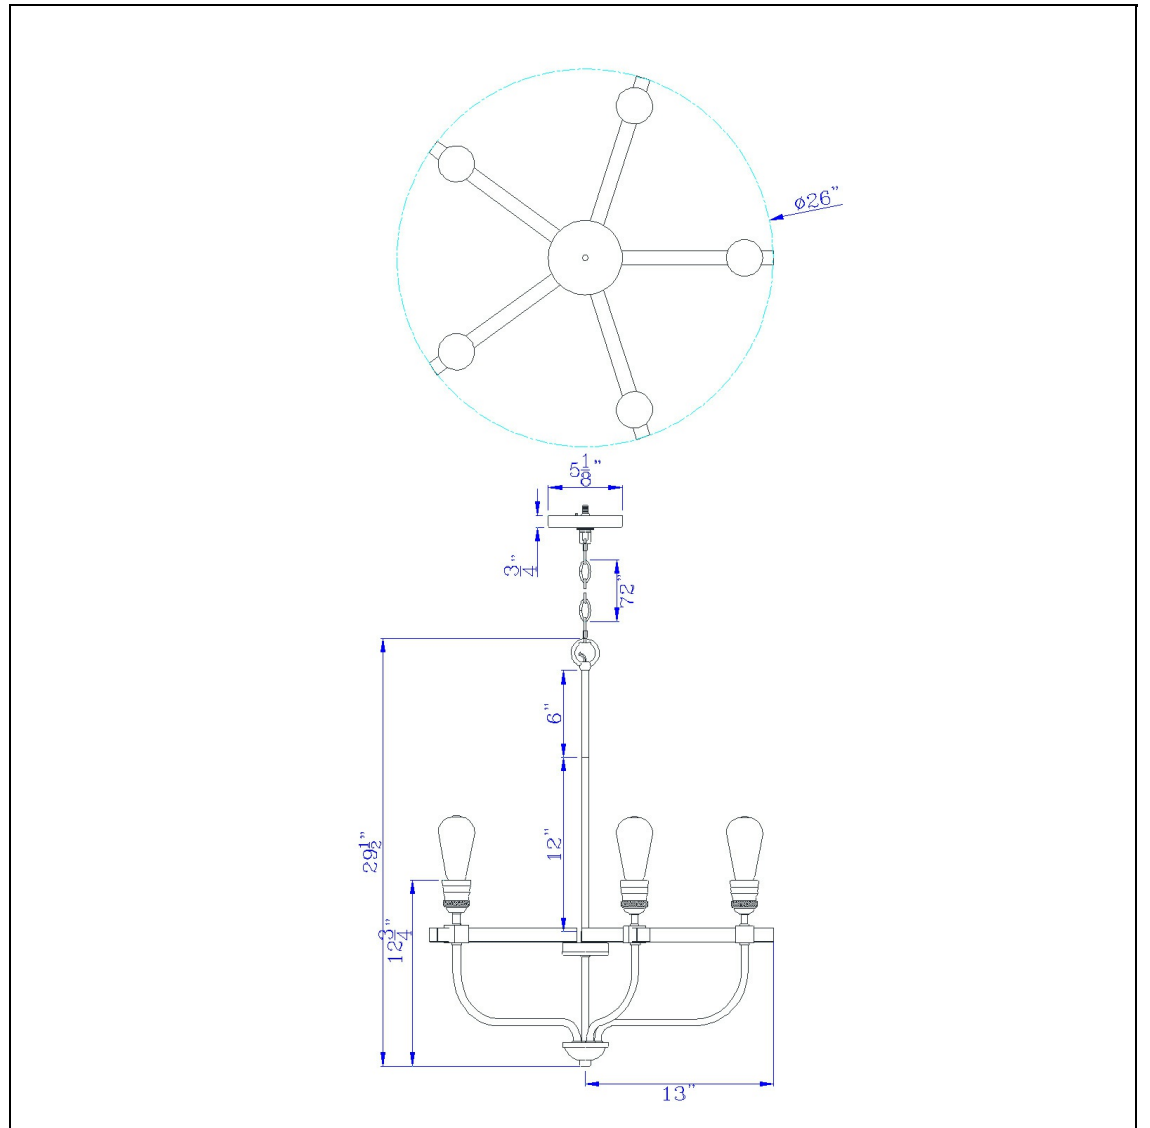

Product No. **FX-3734-5**

Description

60W X 5 Sion Metal Chandelier  
Metal  
painted wood finish  
painted wood finish  
Update your d?or with this rustic inspired chandelier fixture. It features a natural wood spoke bod

Technical Specifications

<b>UPC</b>	020193067284	<b>Carton 1 Dimensions</b>	29.00 x 8.50 x 15.80
<b>Wattage</b>	60WX5	<b>Carton 2 Dimensions</b>	0.00 x 0.00 x 15.80
<b>CRI</b>	N/A	<b>Package Dimensions</b>	L: 15.80 W: 8.50 H: 29.00
<b>Lumen</b>	N/A		
<b>Switch Type</b>	Hardwired		
<b>Bulb Base</b>	E26		
<b>Number of Lights</b>	5		
<b>Base Color</b>	Natural wood/Iron		