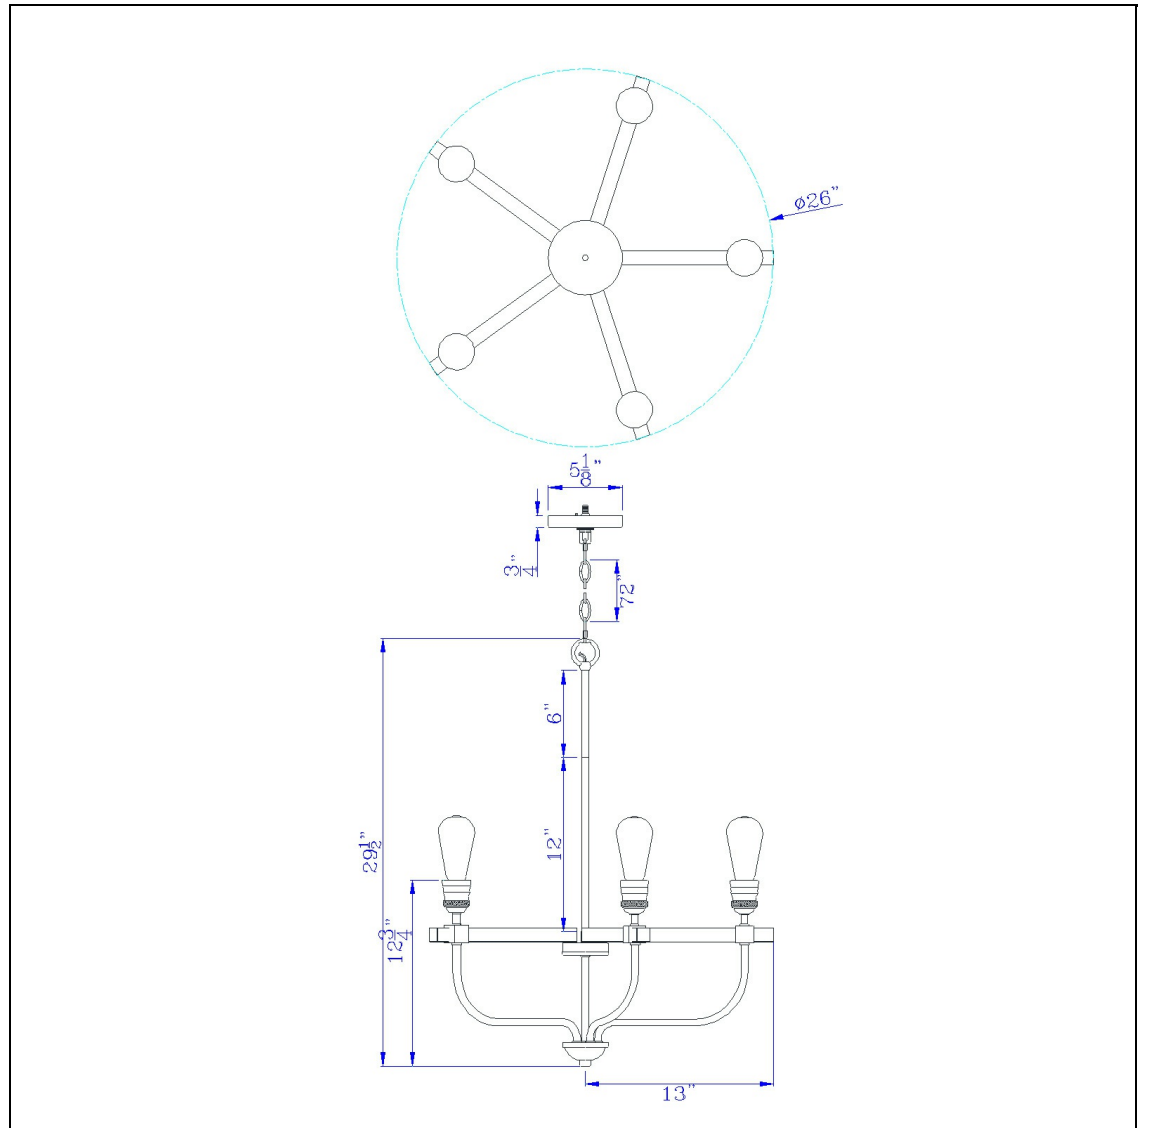

Product No. **FX-3734-5**

Description

60W X 5 Sion Metal Chandelier
Metal
painted wood finish
painted wood finish
Update your d?or with this rustic inspired chandelier fixture. It features a natural wood spoke bod

Technical Specifications

UPC	020193067284	Carton 1 Dimensions	29.00 x 8.50 x 15.80
Wattage	60WX5	Carton 2 Dimensions	0.00 x 0.00 x 15.80
CRI	N/A	Package Dimensions	L: 15.80 W: 8.50 H: 29.00
Lumen	N/A		
Switch Type	Hardwired		
Bulb Base	E26		
Number of Lights	5		
Base Color	Natural wood/Iron		