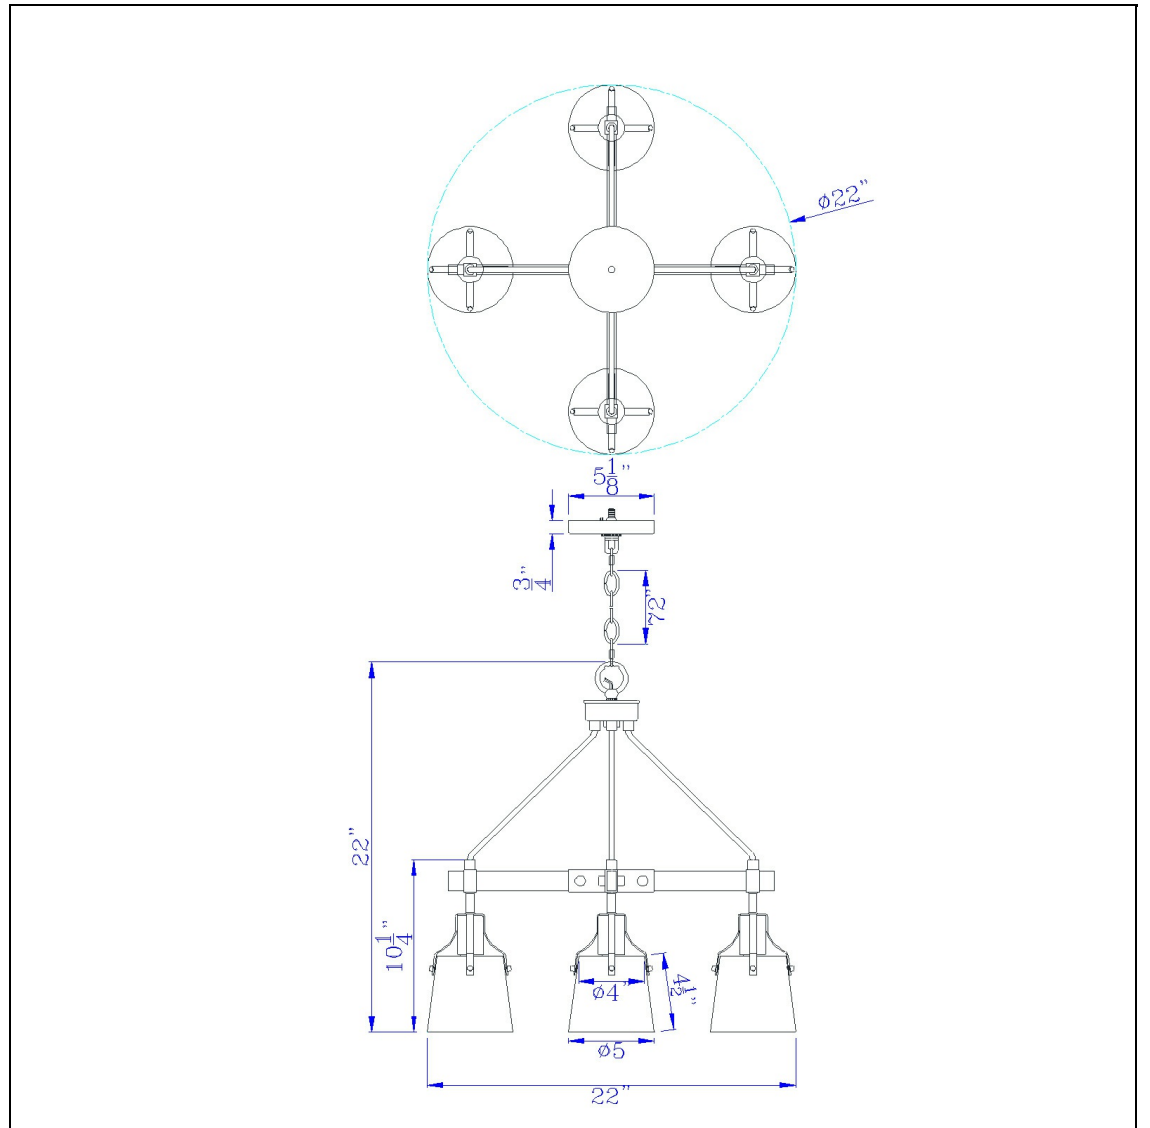

Product No. **FX-3735-4**

Description

60W X 4 Aosta Metal Chandelier With BubbLED Glass Shades (Edison Bulbs Are Not included)  
Metal  
painted wood finish  
bulbbed glass  
Edison bulb  
Edison bulb  
Update your d?or with this rustic inspired crossbar chandelier fixture. It features a dark iron met

Technical Specifications

<b>UPC</b>	020193067284	<b>Shade Top1</b>	4.00
<b>Wattage</b>	60WX4	<b>Shade Bottom1</b>	5.00
<b>CRI</b>	N/A	<b>Shade Side</b>	4.50
<b>Lumen</b>	N/A	<b>Carton 1 Dimensions</b>	11.00 x 19.00 x 19.00
<b>Switch Type</b>	Hardwired	<b>Carton 2 Dimensions</b>	0.00 x 0.00 x 19.00
<b>Bulb Base</b>	E26	<b>Package Dimensions</b>	L: 19.00 W: 19.00 H: 11.00
<b>Number of Lights</b>	4		
<b>Base Color</b>	Wood/Iron		