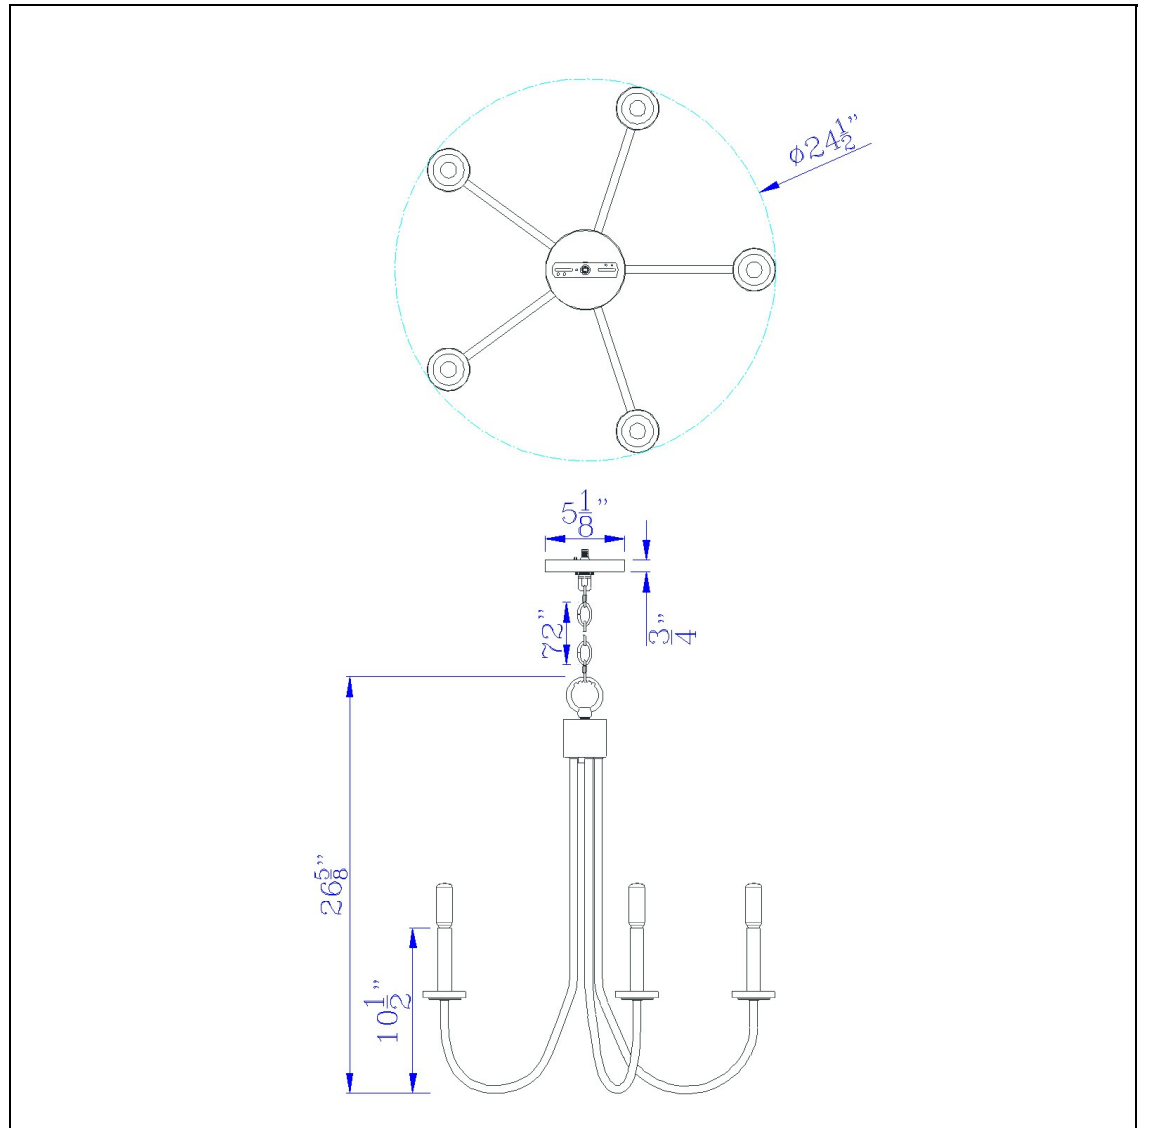

Product No. **FX-3736-5**

Description

60W X 5 Spiez Metal Chandelier
Metal
candle holder design
candle holder design
Update your d?or with this elegant antique brass chandelier fixture. It features five candelabra ty

Technical Specifications

| | | | |
|-------------------------|---------------|----------------------------|----------------------------|
| UPC | 020193067284 | Carton 1 Dimensions | 10.50 x 26.00 x 26.50 |
| Wattage | 60WX5 | Carton 2 Dimensions | 0.00 x 0.00 x 26.50 |
| CRI | N/A | Package Dimensions | L: 26.50 W: 26.00 H: 10.50 |
| Lumen | N/A | | |
| Switch Type | Hardwired | | |
| Bulb Base | E12 | | |
| Number of Lights | 5 | | |
| Base Color | Antique Brass | | |