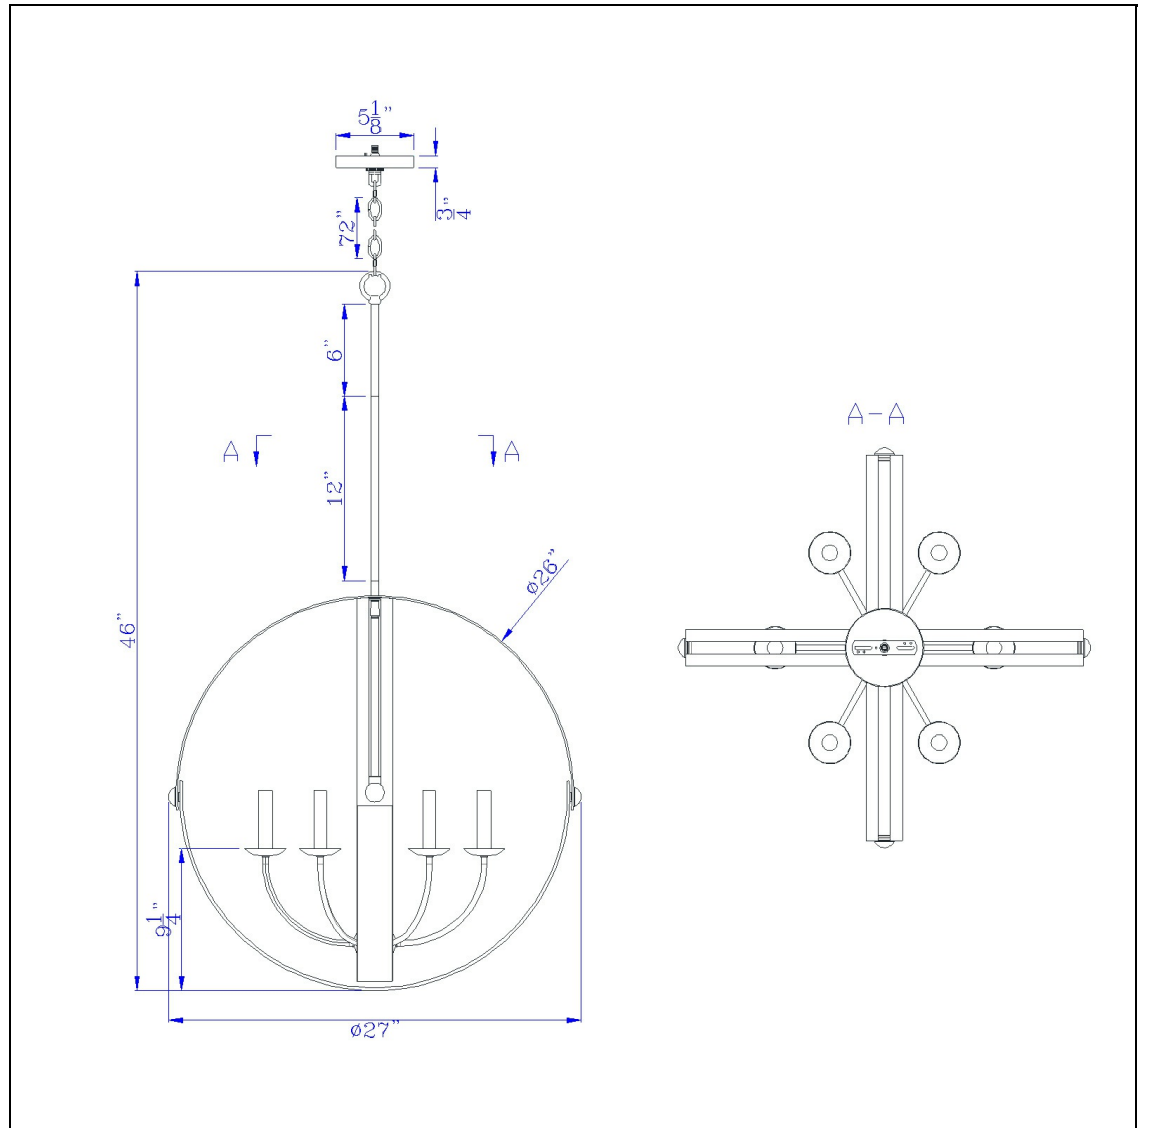

Product No. **FX-3737-6**

Description

60W X 6 Valais Metal Chandelier
Metal
elliptical
bird cage
bird cage
Update your décor with this stylish matte black chandelier fixture. It features a dark metal circular

Technical Specifications

UPC	020193067284
Wattage	60WX6
CRI	N/A
Lumen	N/A
Switch Type	Hardwired
Bulb Base	E12
Number of Lights	6
Base Color	Matte Black

Carton 1 Dimensions	11.00 x 29.00 x 30.30
Carton 2 Dimensions	0.00 x 0.00 x 30.30
Package Dimensions	L: 30.30 W: 29.00 H: 11.00