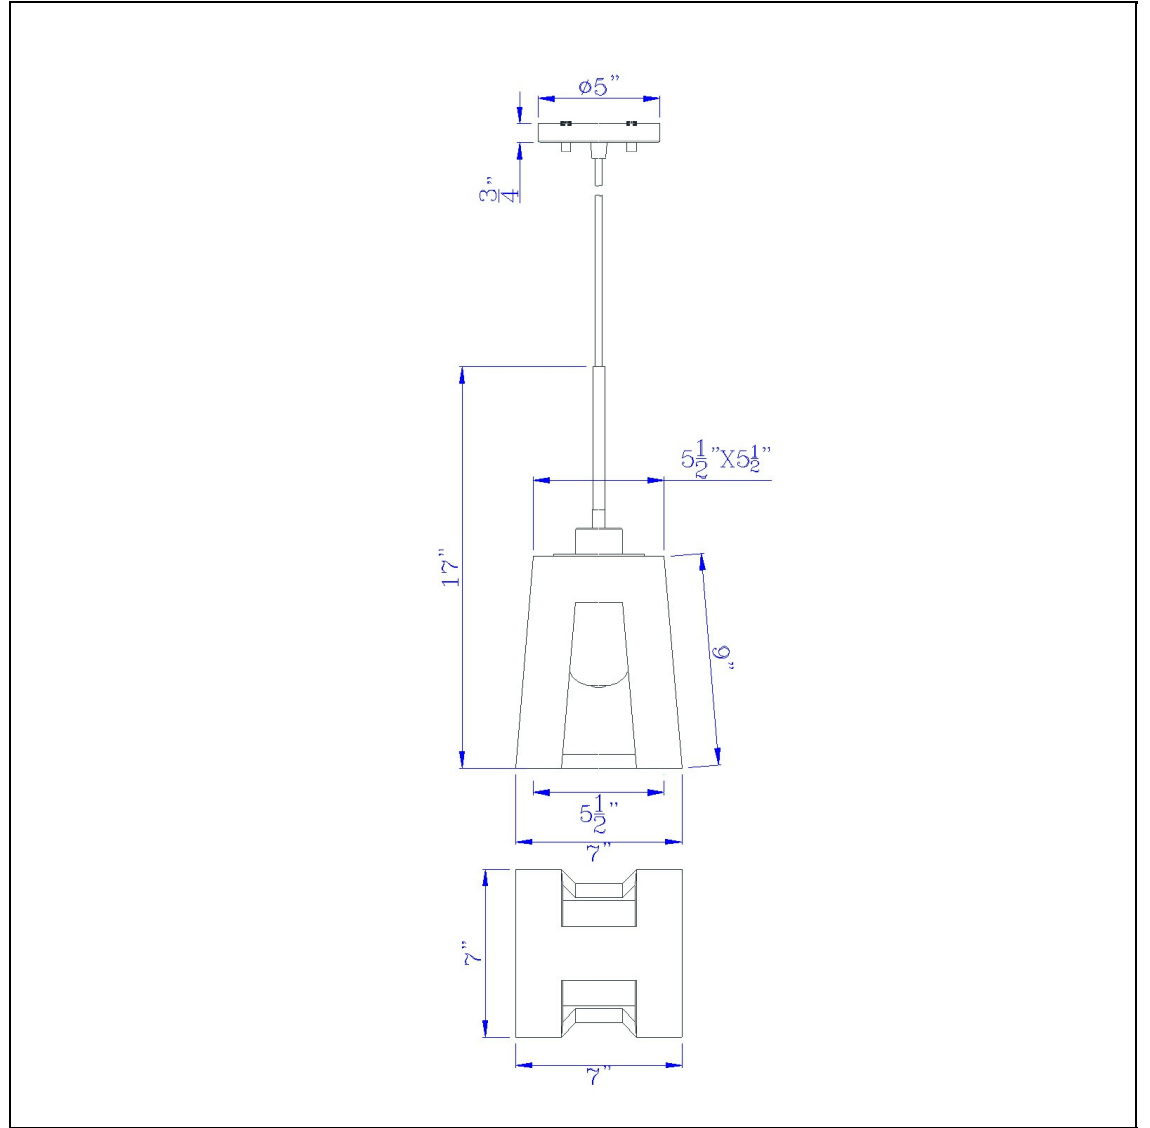

Product No. **FX-3739-1**

Description

60W Biel Wood Pendant (Edison Bulb Not included)  
wood  
block design  
mini pendant  
Edison bulb  
Edison bulb  
Update your space with this wood and iron finish single light hanging pendant. It features a downlig

Technical Specifications

<b>UPC</b>	020193067284	<b>Shade Top1</b>	5.50
<b>Wattage</b>	60W	<b>Shade Top2</b>	5.50
<b>CRI</b>	N/A	<b>Shade Bottom1</b>	7.00
<b>Lumen</b>	N/A	<b>Shade Bottom2</b>	7.00
<b>Switch Type</b>	Hardwired	<b>Shade Side</b>	9.00
<b>Bulb Base</b>	E26	<b>Carton 1 Dimensions</b>	9.30 x 10.30 x 14.30
<b>Number of Lights</b>	1	<b>Carton 2 Dimensions</b>	0.00 x 0.00 x 14.30
<b>Base Color</b>	Wood/Iron	<b>Package Dimensions</b>	L: 14.30 W: 10.30 H: 9.30