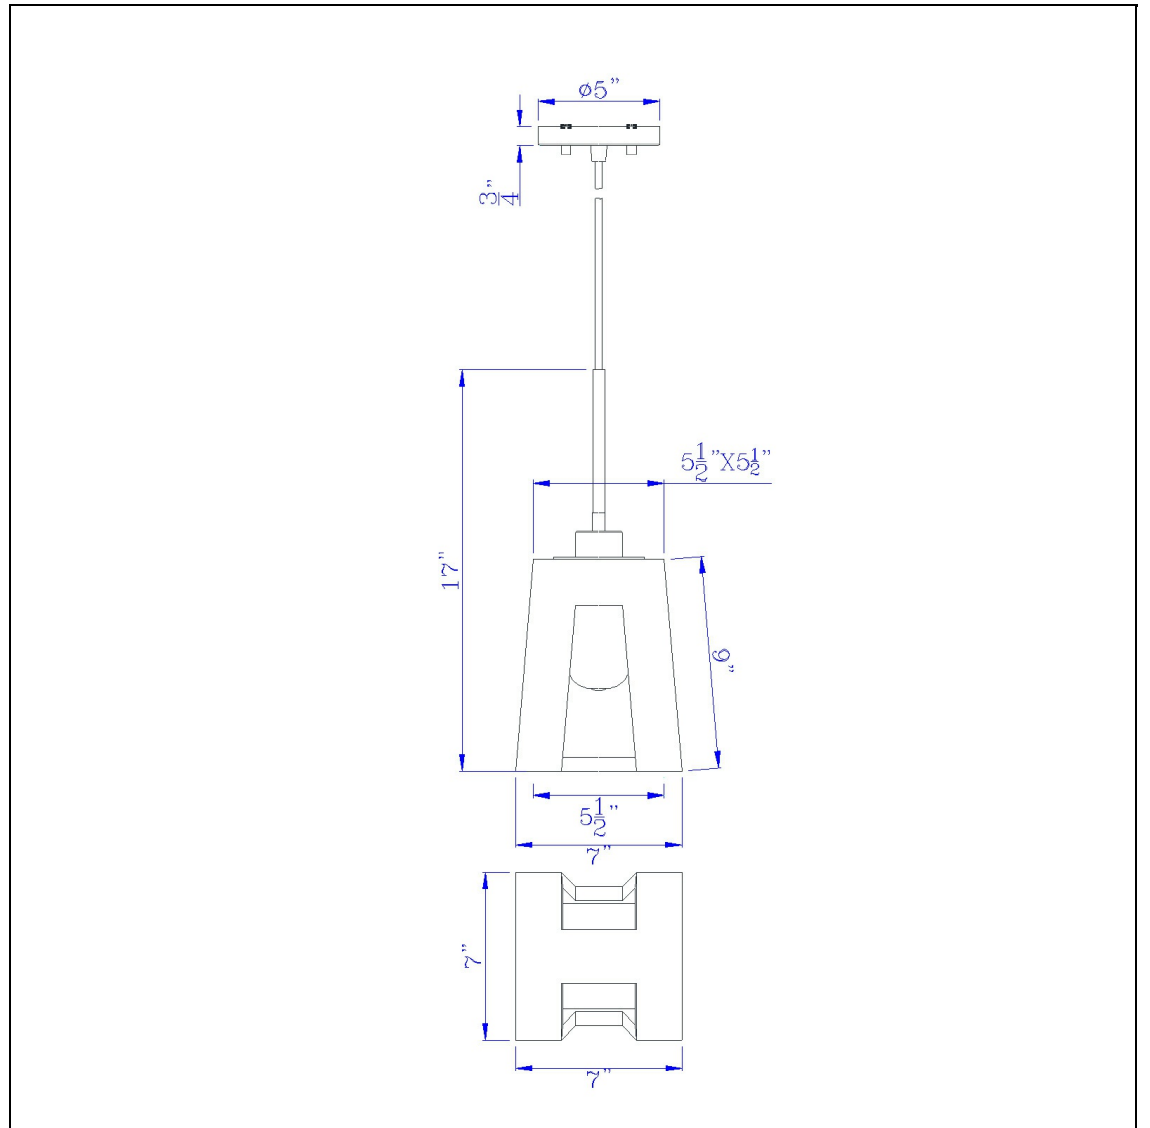

Product No. **FX-3739-1**

Description

60W Biel Wood Pendant (Edison Bulb Not included)
wood
block design
mini pendant
Edison bulb
Edison bulb
Update your space with this wood and iron finish single light hanging pendant. It features a downlig

Technical Specifications

UPC	020193067284	Shade Top1	5.50
Wattage	60W	Shade Top2	5.50
CRI	N/A	Shade Bottom1	7.00
Lumen	N/A	Shade Bottom2	7.00
Switch Type	Hardwired	Shade Side	9.00
Bulb Base	E26	Carton 1 Dimensions	9.30 x 10.30 x 14.30
Number of Lights	1	Carton 2 Dimensions	0.00 x 0.00 x 14.30
Base Color	Wood/Iron	Package Dimensions	L: 14.30 W: 10.30 H: 9.30