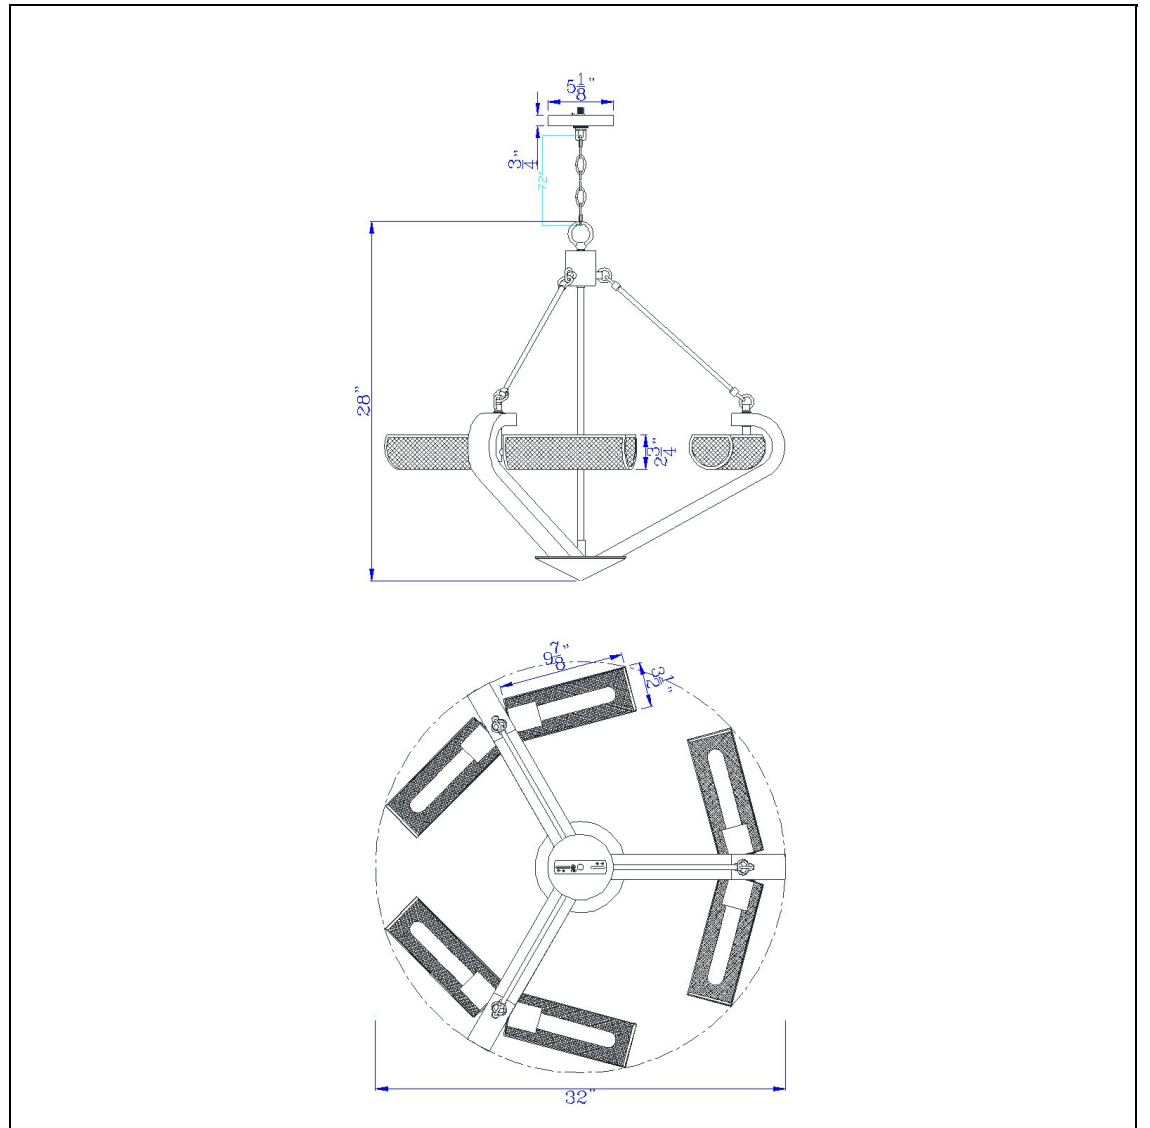

Product No. **FX-3740-6**

Description

60W X 6 Baden Metal/Wood Chandelier  
With Mesh Shades (Edison Bulbs Are Not  
included)  
wood  
mesh metal shade  
Edison Bulbs  
boomrang  
boomrang  
Update your space with this iron and metal  
six light chandelier. It features a curved  
wooden frame a

Technical Specifications

<b>UPC</b>	020193067284	<b>Shade Top1</b>	2.75
<b>Wattage</b>	60WX6	<b>Shade Top2</b>	3.50
<b>CRI</b>	N/A	<b>Shade Bottom1</b>	2.75
<b>Lumen</b>	N/A	<b>Shade Bottom2</b>	3.50
<b>Switch Type</b>	Hardwired	<b>Shade Side</b>	9.75
<b>Bulb Base</b>	E26	<b>Carton 1 Dimensions</b>	12.50 x 28.50 x 34.80
<b>Number of Lights</b>	6	<b>Carton 2 Dimensions</b>	0.00 x 0.00 x 34.80
<b>Base Color</b>	Wood/Iron	<b>Package Dimensions</b>	L: 34.80 W: 28.50 H: 12.50