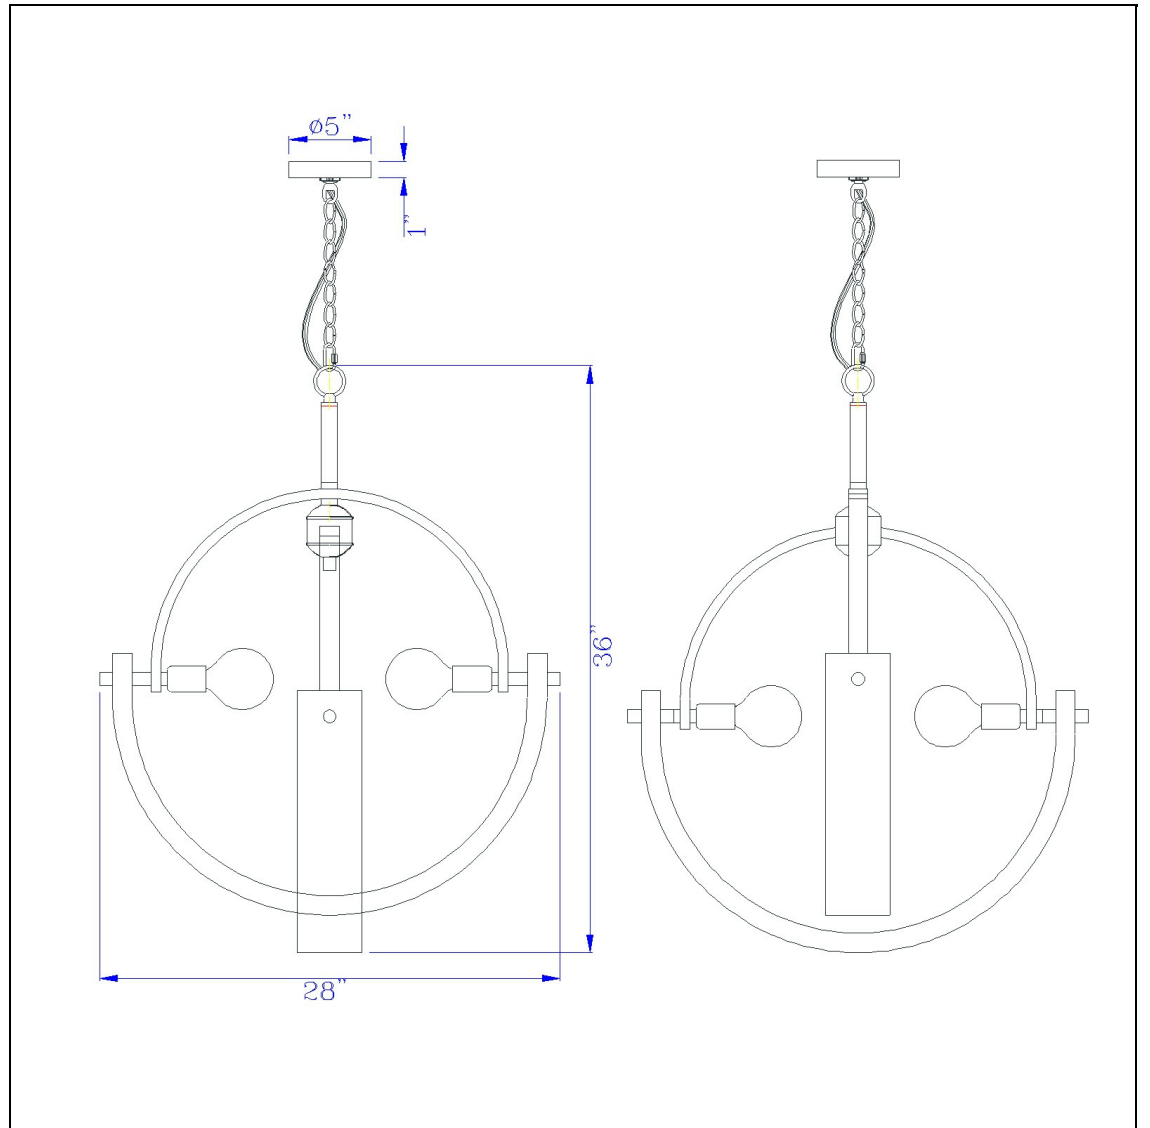

Product No. **FX-3741-4**

Description

60W X 4 Rauma Metal/Wood Chandelier
(Edison Bulbs Are Not included)
wood
Edison bulb
elliptical
metal
metal
Update your d?or with this stylish wood and metal chandelier fixture. It features six satin nickel

Technical Specifications

UPC	020193067284
Wattage	60WX4
CRI	N/A
Lumen	N/A
Switch Type	Hardwired
Bulb Base	E26
Number of Lights	4
Base Color	Wood/Brushed Steel

Carton 1 Dimensions	36.00 x 6.30 x 29.50
Carton 2 Dimensions	0.00 x 0.00 x 29.50
Package Dimensions	L: 29.50 W: 6.30 H: 36.00