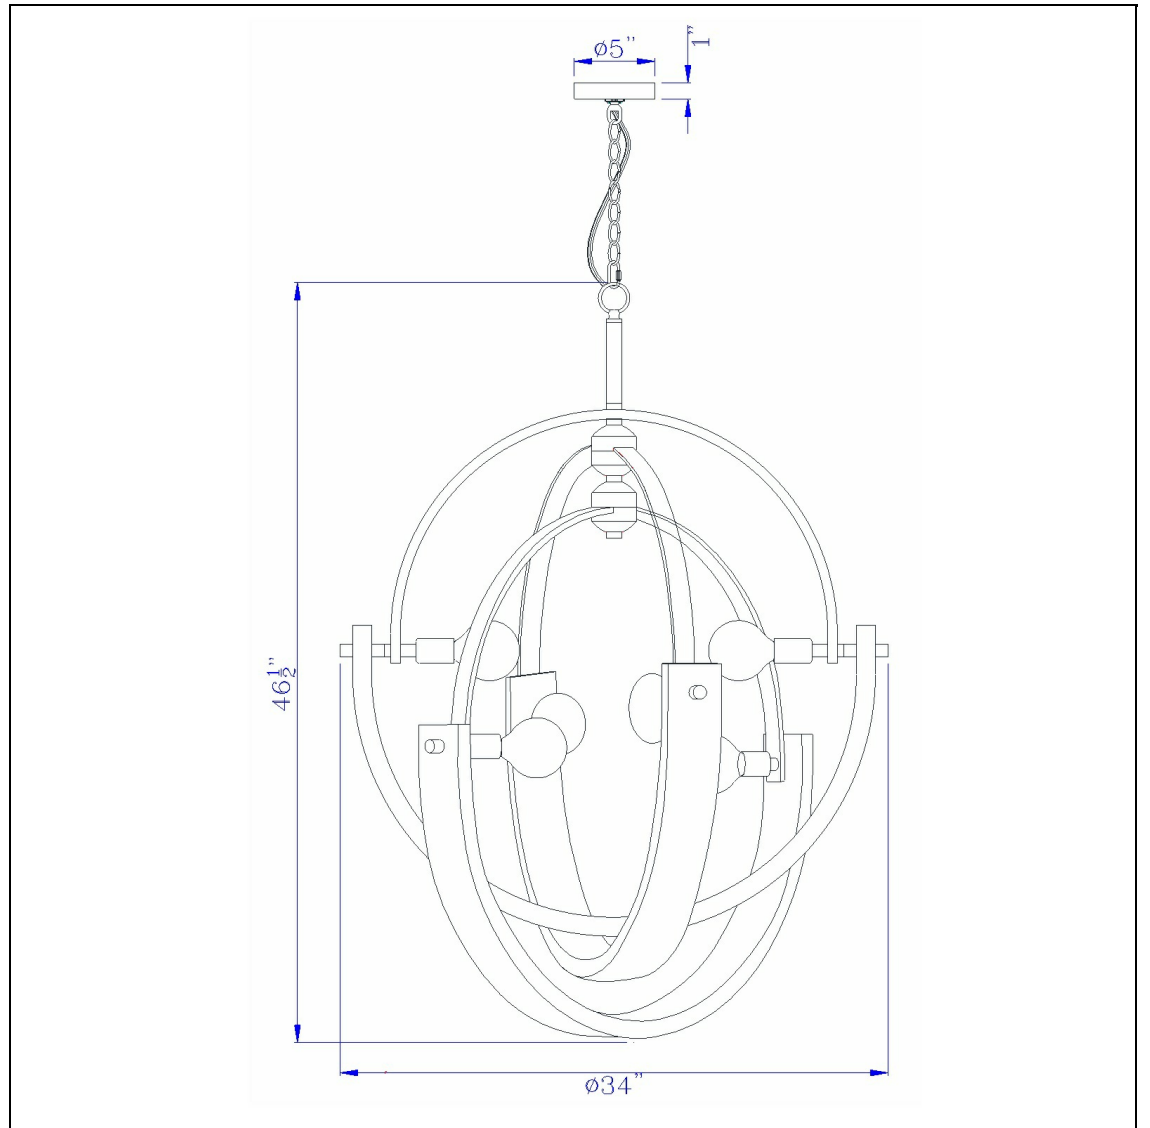

Product No. **FX-3741-6**

Description

60W X 6 Rauma Metal/Wood Chandelier
(Edison Bulbs Are Not included)
wood
Edison bulb
elliptical
metal
metal
Update your d?or with this stylish wood and metal chandelier fixture. It features four satin nickel

Technical Specifications

UPC	020193067284	Carton 1 Dimensions	37.00 x 11.50 x 33.00
Wattage	60WX6	Carton 2 Dimensions	0.00 x 0.00 x 33.00
CRI	N/A	Package Dimensions	L: 33.00 W: 11.50 H: 37.00
Lumen	N/A		
Switch Type	Hardwired		
Bulb Base	E26		
Number of Lights	6		
Base Color	Wood/Brushed Steel		