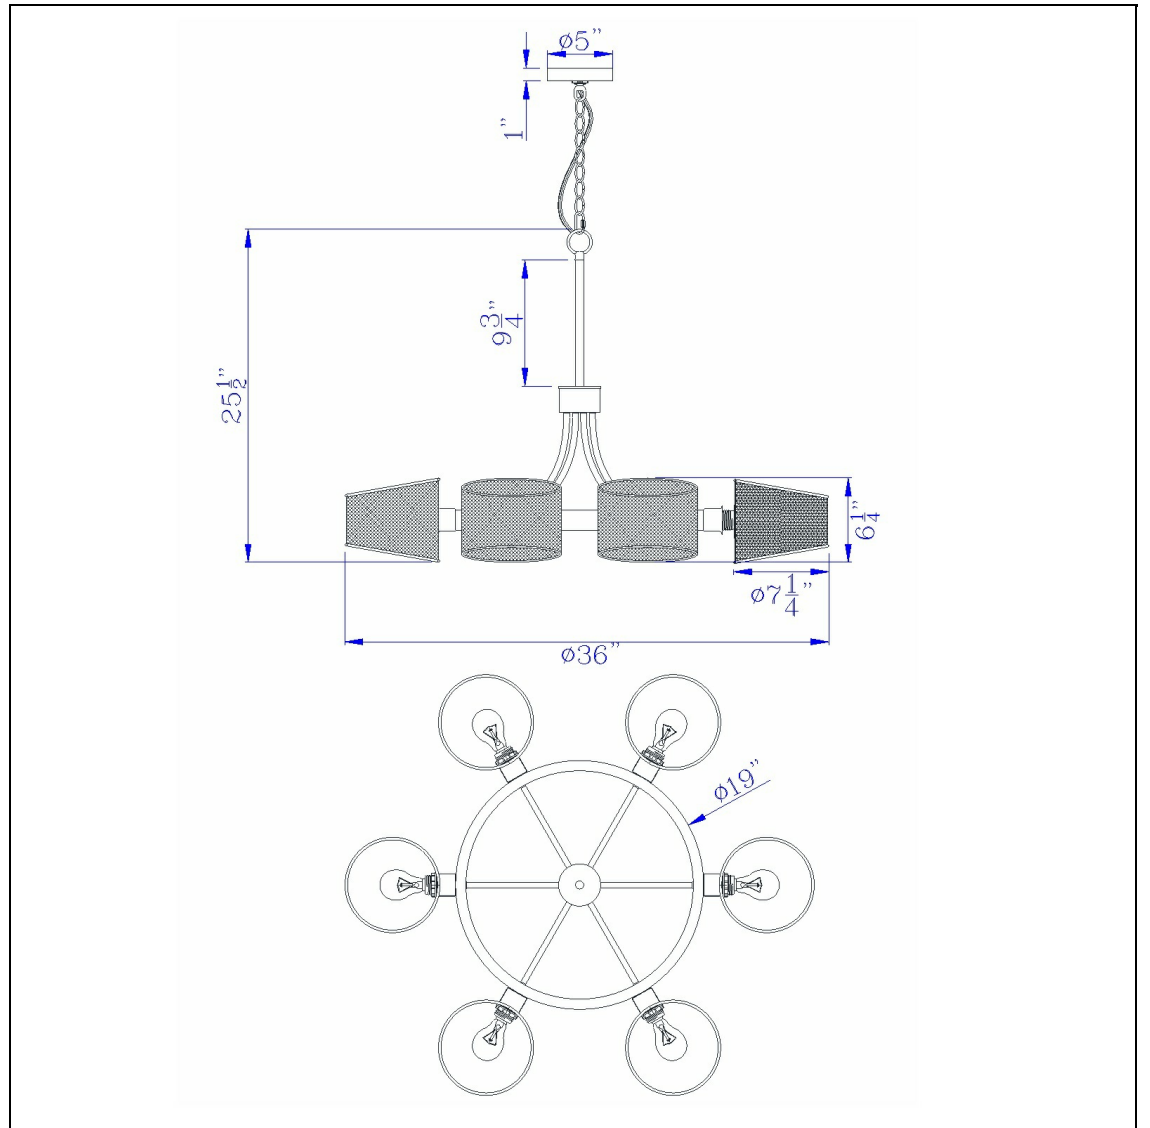

Product No. **FX-3742-6**

Description

60W X 6 Dronten Metal/Wood Chandelier With Mesh Shades (Edison Bulbs Are Not included)  
wood  
Edison bulb  
mesh metal shade  
mesh metal shade  
Update your d?or with this stylish wood and metal spoke wheel chandelier fixture. It features six o

Technical Specifications

<b>UPC</b>	020193067284	<b>Shade Top1</b>	7.25
<b>Wattage</b>	60WX6	<b>Shade Bottom1</b>	7.25
<b>CRI</b>	N/A	<b>Shade Side</b>	6.25
<b>Lumen</b>	N/A	<b>Carton 1 Dimensions</b>	14.00 x 24.00 x 26.00
<b>Switch Type</b>	Hardwired	<b>Carton 2 Dimensions</b>	0.00 x 0.00 x 26.00
<b>Bulb Base</b>	E26	<b>Package Dimensions</b>	L: 26.00 W: 24.00 H: 14.00
<b>Number of Lights</b>	6		
<b>Base Color</b>	Wood/Black		