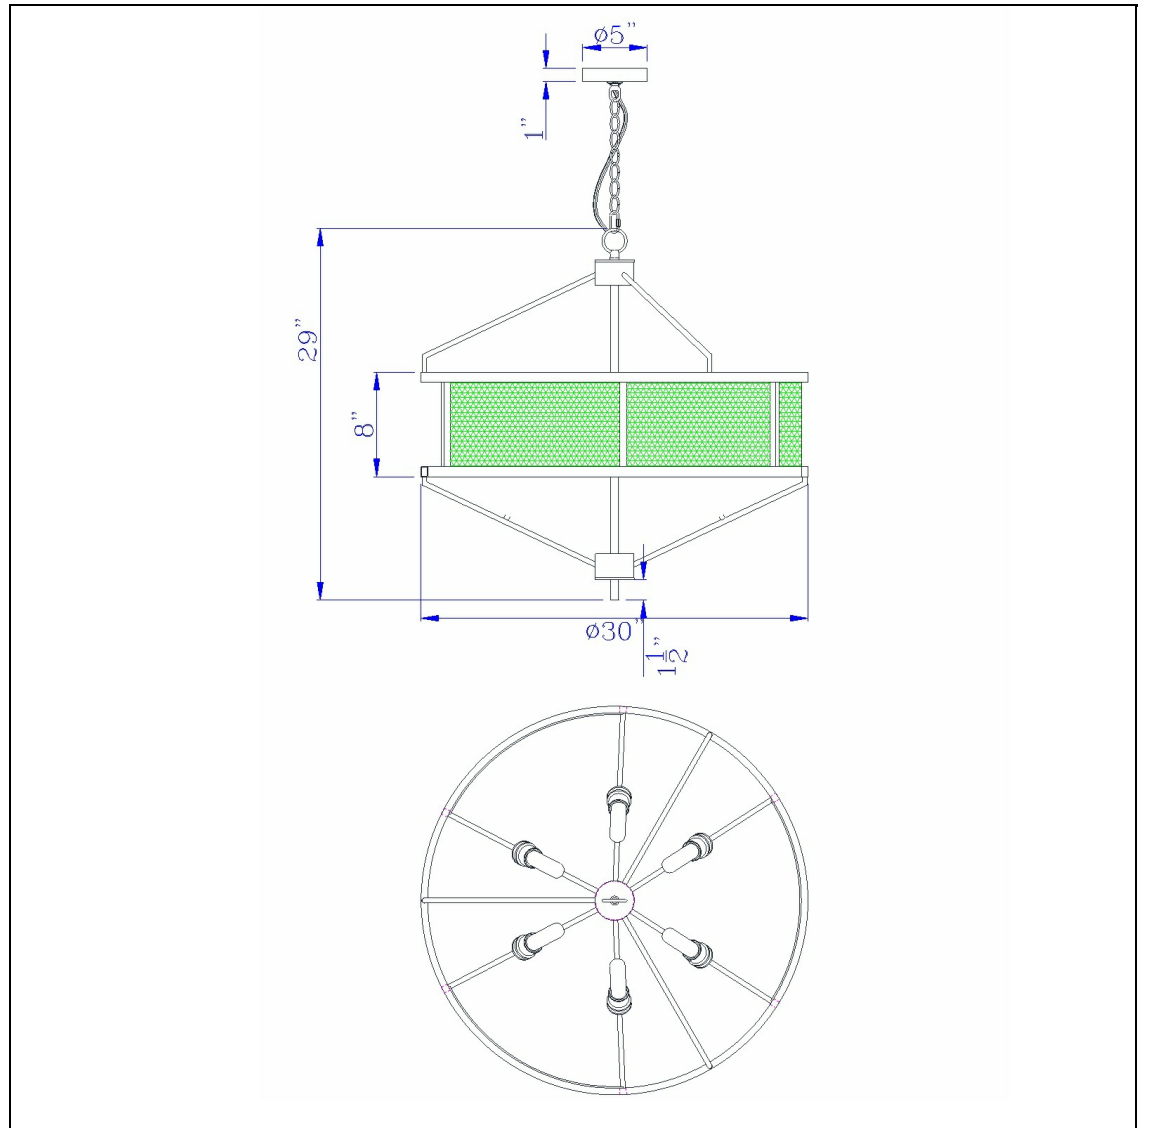

Product No. **FX-3743-6**

Description

60W X 6 Halle Metal Chandelier (Edison Bulbs Are Not included)
Metal
Edison bulb
drum mesh metal shade
pyramid
pyramid
Update your space with this antique brass and black finish six light metal chandelier. It features a

Technical Specifications

UPC	020193067284	Carton 1 Dimensions	19.30 x 32.50 x 32.50
Wattage	60WX6	Carton 2 Dimensions	0.00 x 0.00 x 32.50
CRI	N/A	Package Dimensions	L: 32.50 W: 32.50 H: 19.30
Lumen	N/A		
Switch Type	Hardwired		
Bulb Base	E26		
Number of Lights	6		
Base Color	Black/Antique Brass		