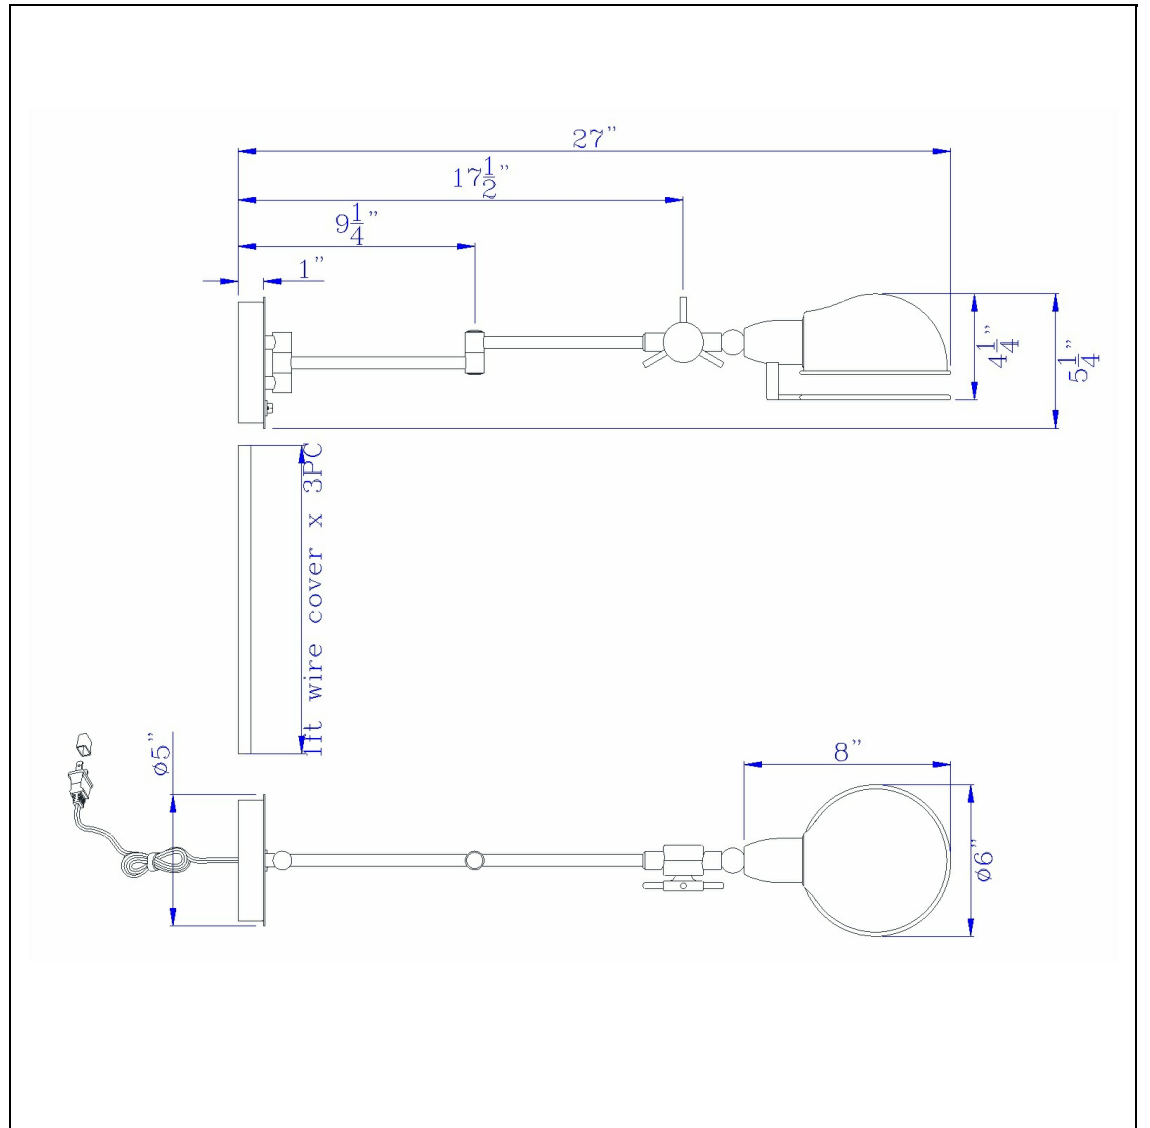

Product No. **WL-2924-DB**

Description

60W Linthal Swing Arm Wall Lamp With Adjustable Shade With 3 Ft Wire Cover
Swing arm
round metal shade
pharmacy wall lamp
with 3 ft wire cover
with 3 ft wire cover
Update your d?or with this plug-in adjustable head reading wall lamp. It features a functional swin

Technical Specifications

UPC	020193067284
Wattage	60W
CRI	N/A
Lumen	N/A
Switch Type	On/Off Rocker
Bulb Base	E26
Number of Lights	1
Base Color	Dark Bronze

Shade Bottom1	6.00
Carton 1 Dimensions	7.50 x 12.50 x 12.50
Carton 2 Dimensions	0.00 x 0.00 x 12.50
Package Dimensions	L: 12.50 W: 12.50 H: 7.50