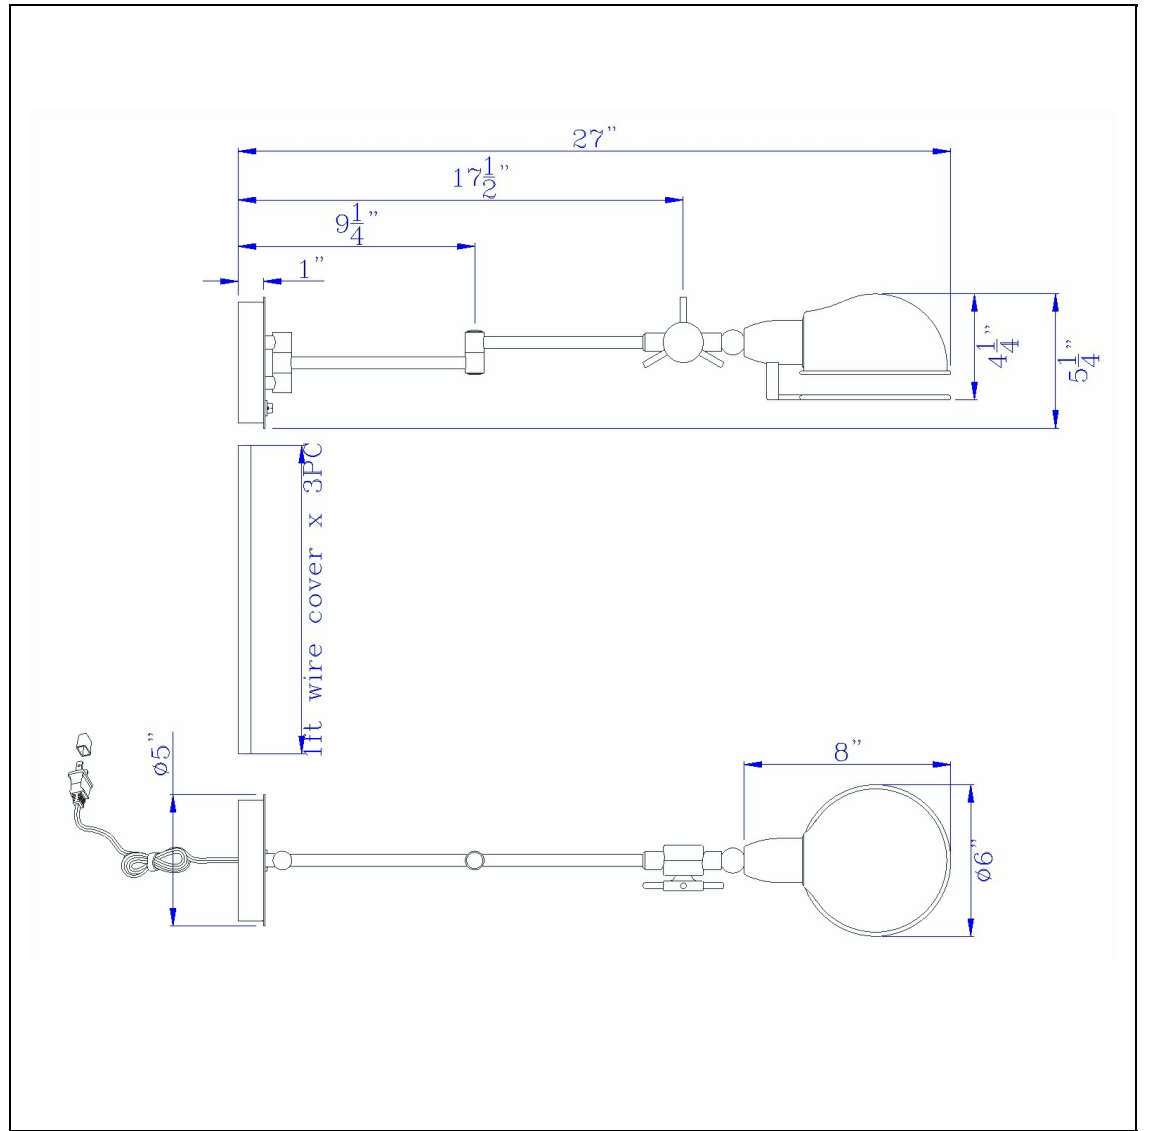

Product No. **WL-2924-DB**

Description

60W Linthal Swing Arm Wall Lamp With Adjustable Shade With 3 Ft Wire Cover  
Swing arm  
round metal shade  
pharmacy wall lamp  
with 3 ft wire cover  
with 3 ft wire cover  
Update your d?or with this plug-in adjustable head reading wall lamp. It features a functional swin

Technical Specifications

<b>UPC</b>	020193067284
<b>Wattage</b>	60W
<b>CRI</b>	N/A
<b>Lumen</b>	N/A
<b>Switch Type</b>	On/Off Rocker
<b>Bulb Base</b>	E26
<b>Number of Lights</b>	1
<b>Base Color</b>	Dark Bronze

<b>Shade Bottom1</b>	6.00
<b>Carton 1 Dimensions</b>	7.50 x 12.50 x 12.50
<b>Carton 2 Dimensions</b>	0.00 x 0.00 x 12.50
<b>Package Dimensions</b>	L: 12.50 W: 12.50 H: 7.50