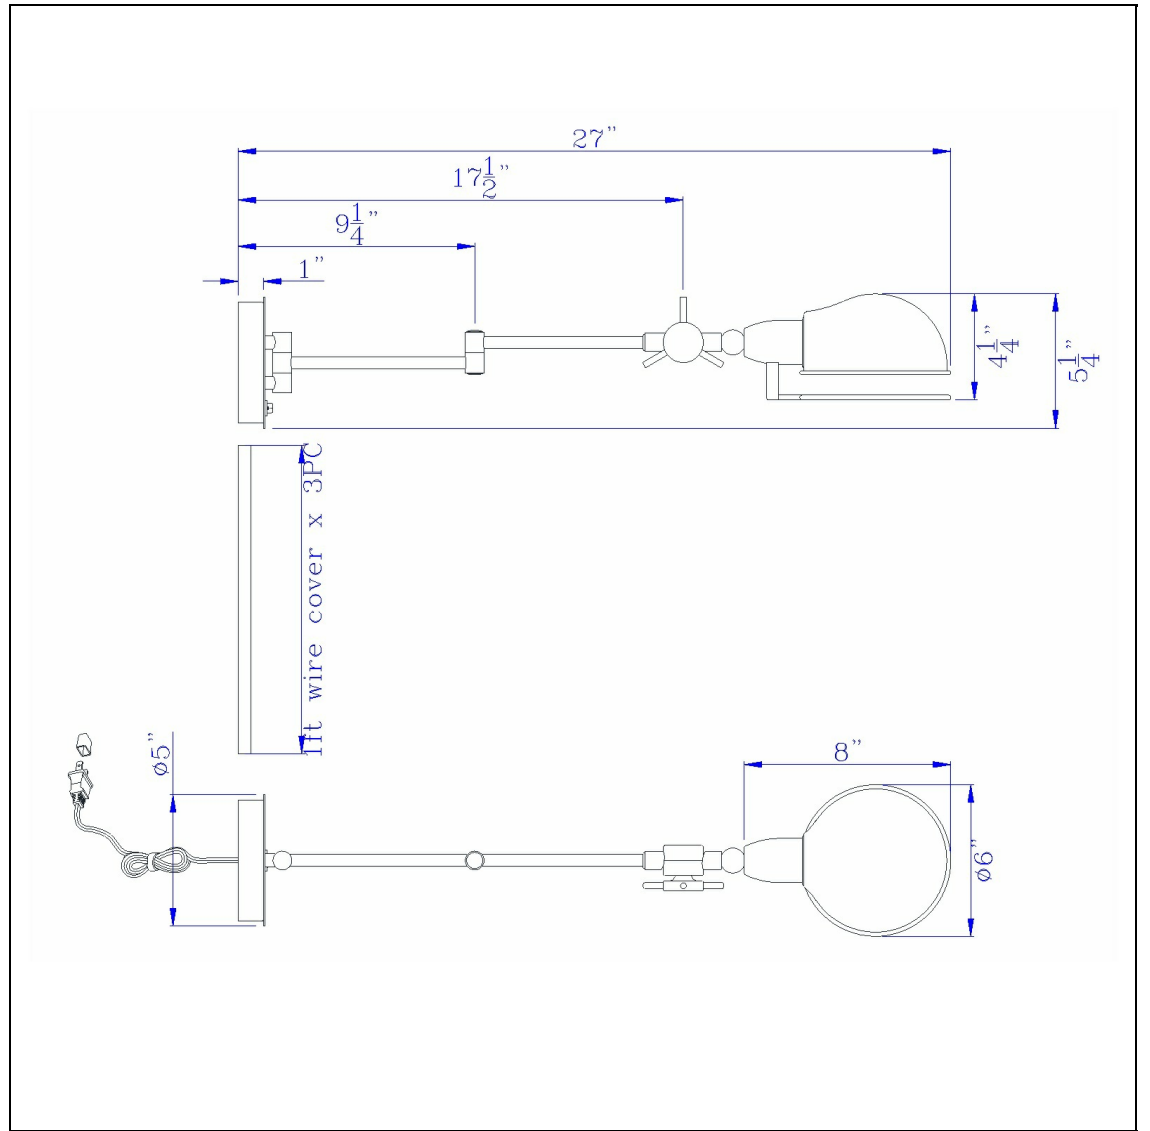

Product No. **WL-2924-RU**

Description

60W Linthal Swing Arm Wall Lamp With Adjustable Shade. 3 Ft Wire Cover included
Swing arm
round metal shade
pharmacy wall lamp
with 3 ft wire cover
with 3 ft wire cover
Update your décor with this plug-in adjustable head reading wall lamp. It features a functional swin

Technical Specifications

UPC	020193067284
Wattage	60W
CRI	N/A
Lumen	N/A
Switch Type	On/Off Rocker
Bulb Base	E26
Number of Lights	1
Base Color	Rust

Shade Bottom1	6.00
Carton 1 Dimensions	7.50 x 12.50 x 12.50
Carton 2 Dimensions	0.00 x 0.00 x 12.50
Package Dimensions	L: 12.50 W: 12.50 H: 7.50