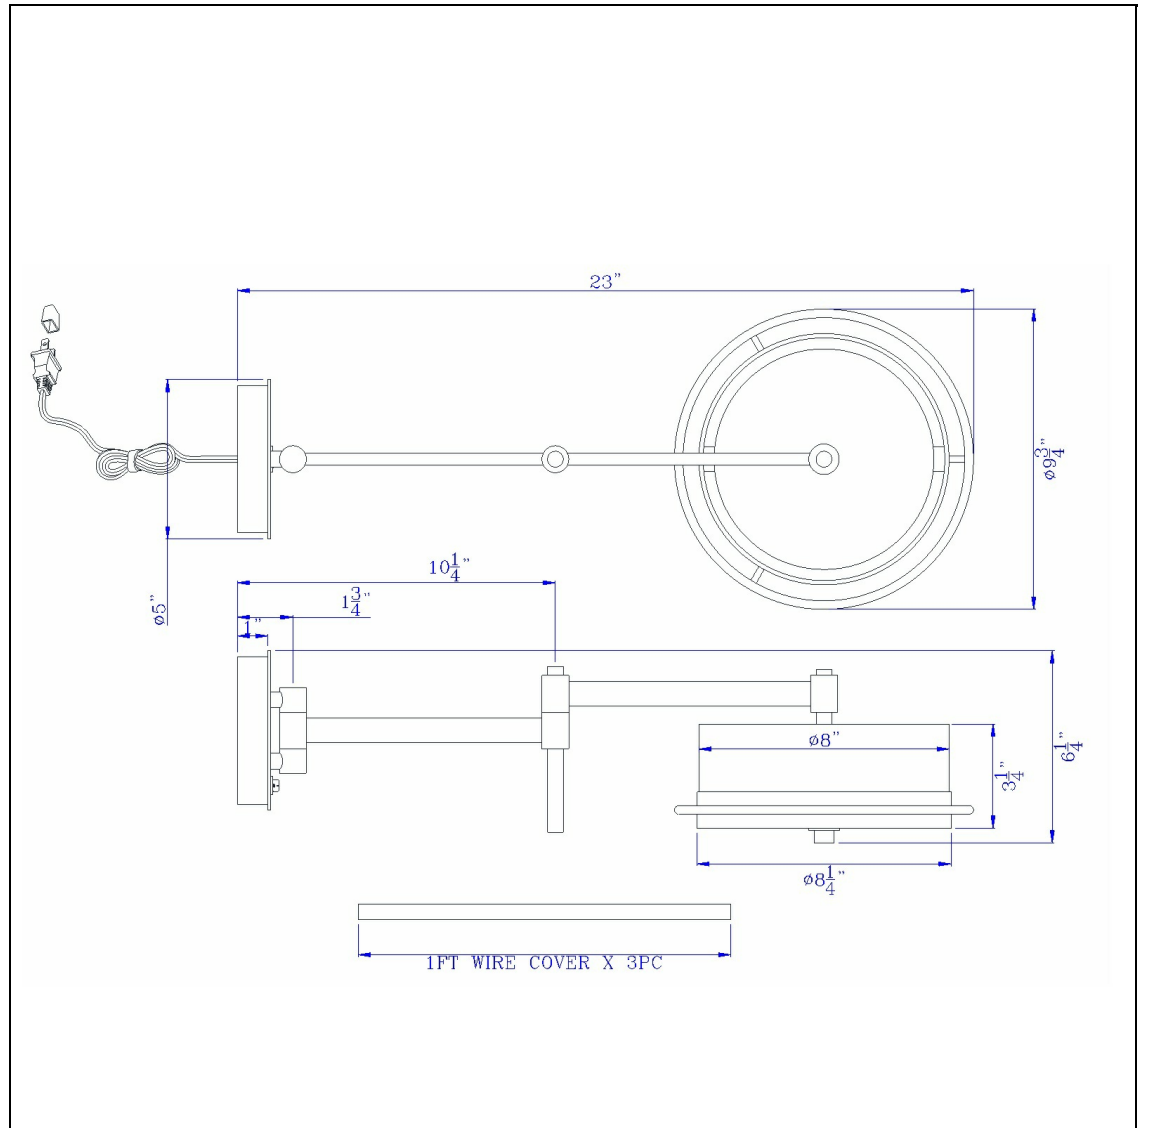

Product No. **WL-2929-AB**

Description

LED 10W Sarnen Wall Swing Arm Reading Lamp. 3 Ft Wire Cover included
Integrated LED
swing arm
metal/fabric shade
swivel head
rocker switch
with 3 ft wire cover
with 3 ft wire cover
Update your d?or with this plug-in led reading wall lamp. It features a functional swing arm for op

Technical Specifications

UPC	020193067284	Shade Top1	8.00
Wattage	LED10W	Shade Bottom1	8.00
CRI	90	Shade Side	3.25
Lumen	750	Carton 1 Dimensions	7.50 x 14.00 x 14.00
Switch Type	On/Off Rocker	Carton 2 Dimensions	0.00 x 0.00 x 14.00
Bulb Base	LED	Package Dimensions	L: 14.00 W: 14.00 H: 7.50
Number of Lights	Integrated LED		
Base Color	Antique Brass		