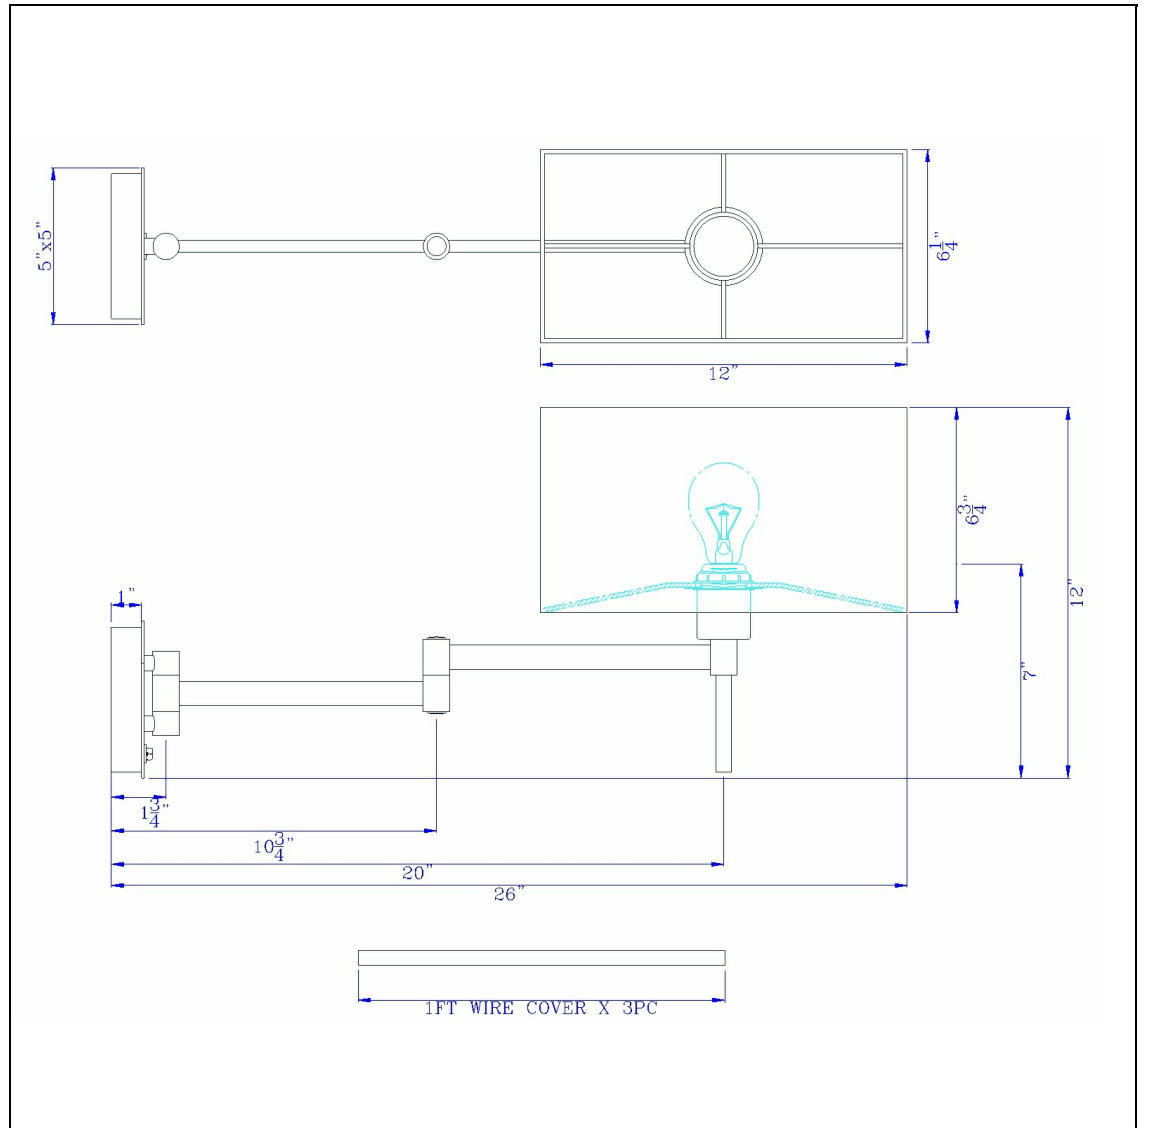

Product No. **WL-2930-RU**

Description

60W Robson Wall Swing Arm Reading Lamp With Rectangular Hardback Fabric Shade. 3 Ft Wire Cover included.  
Swing arm  
hardback square kraft shade  
rocker switch  
with 3 ft wire cover  
with 3 ft wire cover  
Update your d?or with this plug-in reading wall lamp. It features a functional swing arm for optima

Technical Specifications

<b>UPC</b>	020193067284	<b>Shade Top1</b>	6.25
<b>Wattage</b>	60W	<b>Shade Top2</b>	12.00
<b>CRI</b>	N/A	<b>Shade Bottom1</b>	6.25
<b>Lumen</b>	N/A	<b>Shade Bottom2</b>	12.00
<b>Switch Type</b>	On/Off Rocker	<b>Shade Side</b>	6.75
<b>Bulb Base</b>	E26	<b>Carton 1 Dimensions</b>	12.30 x 8.50 x 13.50
<b>Number of Lights</b>	1	<b>Carton 2 Dimensions</b>	0.00 x 0.00 x 13.50
<b>Base Color</b>	Rust	<b>Package Dimensions</b>	L: 13.50 W: 8.50 H: 12.30