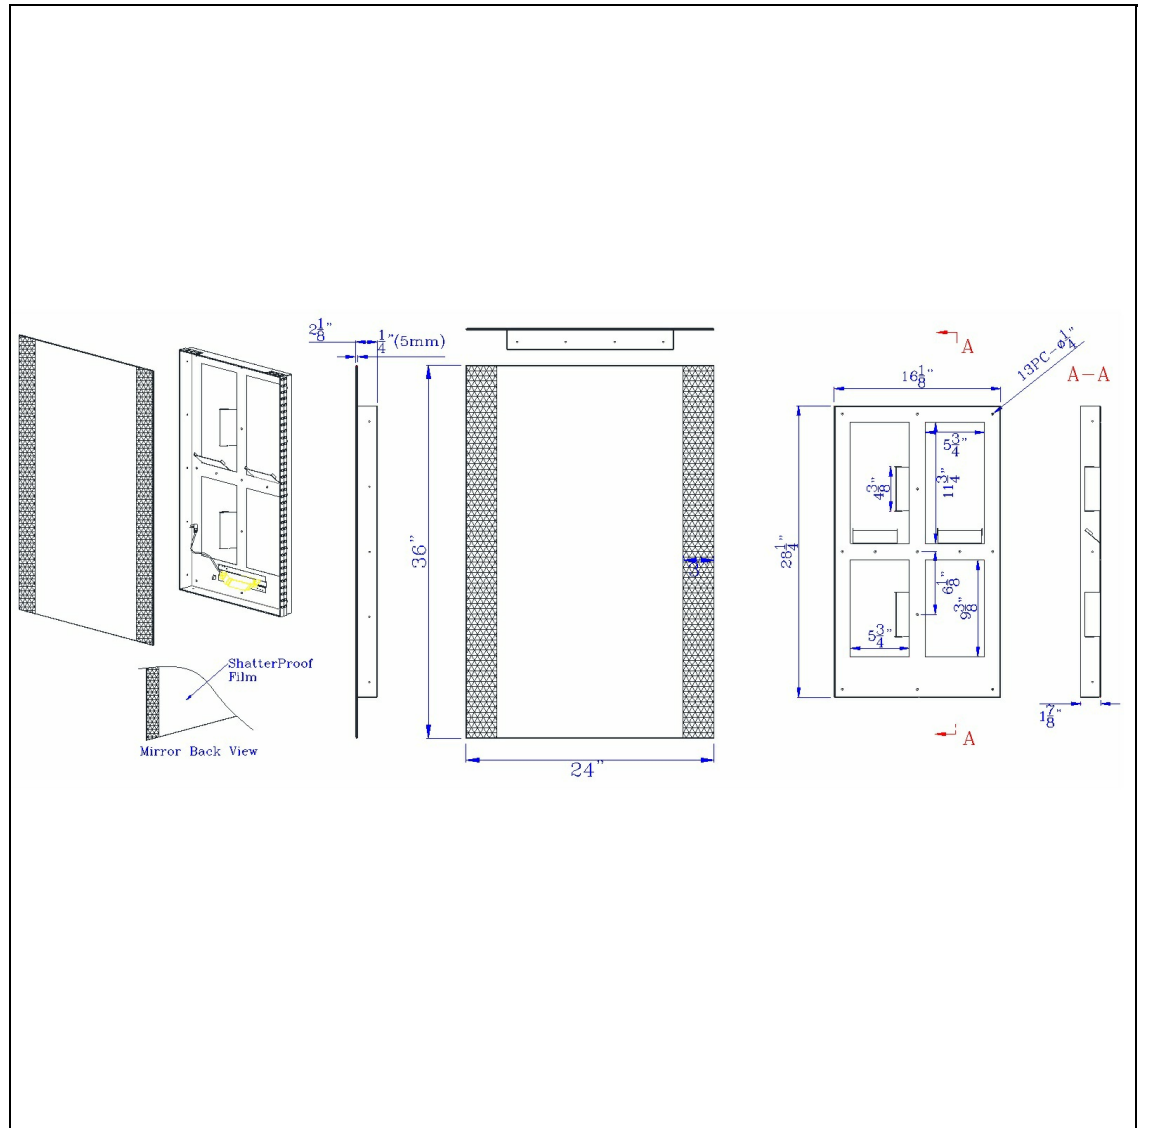

Product No. **LM2WG-C2436**

Description

LED, 2 Sided Ada Mirror. 3K, Non-Dimmable,  
24"W X 36"H With Easy Cleat System  
Durable Metal  
LED Wall glow  
ADA Mirror  
3000K  
3000K  
Easy Cleat system  
Driver is Replaceable  
Driver is Replaceable  
24"x36"LED Wall Glow Mirror

Technical Specifications

|                         |                                  |
|-------------------------|----------------------------------|
| <b>UPC</b>              | 020193067284                     |
| <b>Wattage</b>          | 40W                              |
| <b>CRI</b>              | 80                               |
| <b>Lumen</b>            | 3600                             |
| <b>Switch Type</b>      | Hardwired                        |
| <b>Bulb Base</b>        | Integrated LED                   |
| <b>Number of Lights</b> | UL5030 double Strip LED tape lig |
| <b>Color</b>            | Mirror                           |
| <b>Base Color</b>       | Powder Coated White              |

|                            |                           |
|----------------------------|---------------------------|
| <b>Carton 1 Dimensions</b> | 7.00 x 40.00 x 28.00      |
| <b>Carton 2 Dimensions</b> | 0.00 x 0.00 x 28.00       |
| <b>Package Dimensions</b>  | L: 28.00 W: 40.00 H: 7.00 |