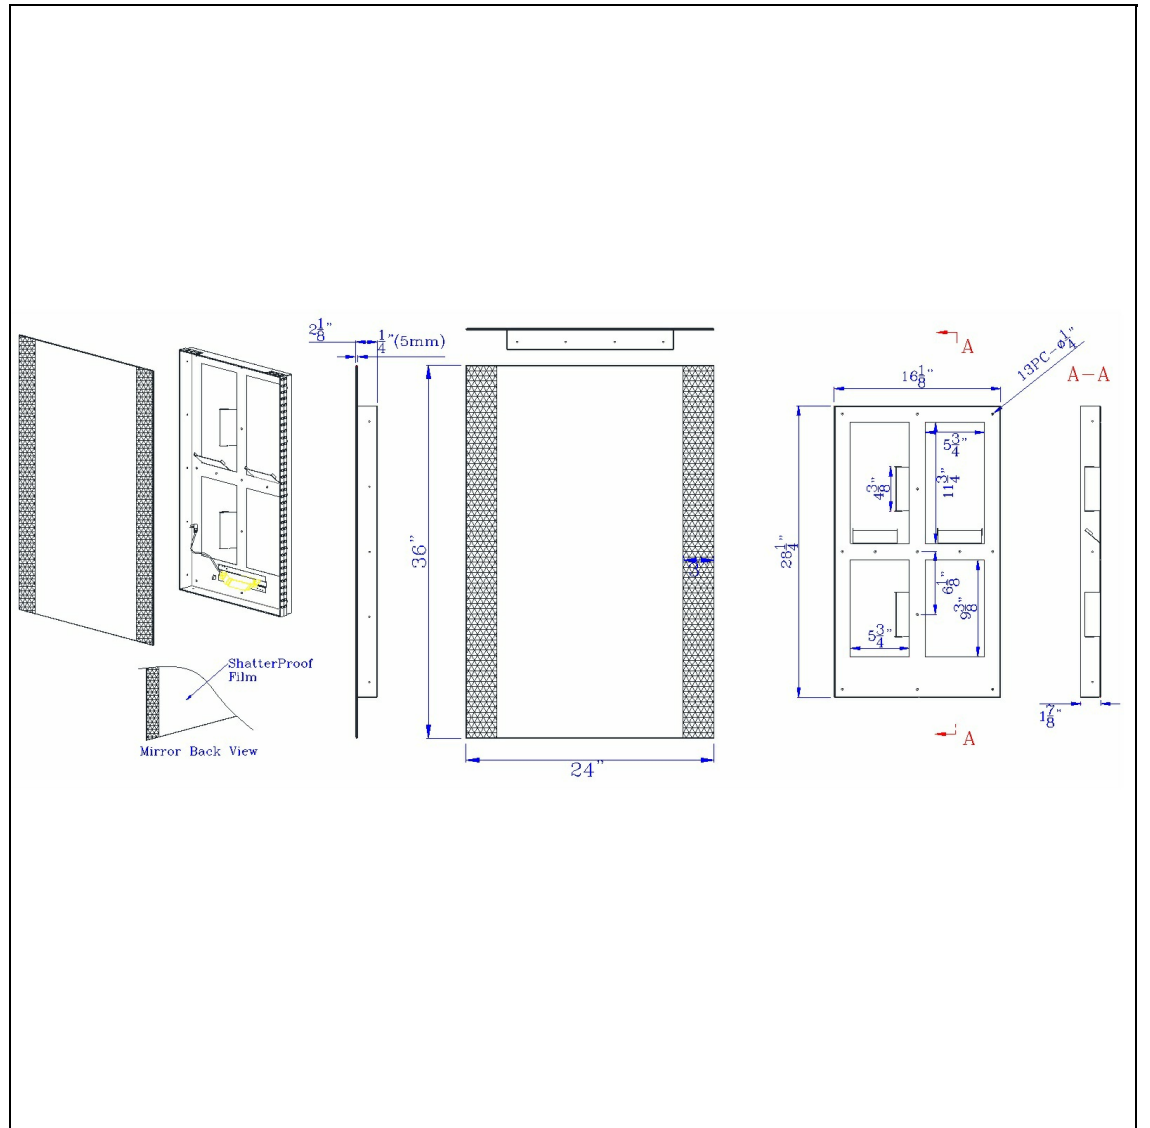

Product No. **LM2WG-C2436**

Description

LED, 2 Sided Ada Mirror. 3K, Non-Dimmable,  
24"W X 36"H With Easy Cleat System  
Durable Metal  
LED Wall glow  
ADA Mirror  
3000K  
3000K  
Easy Cleat system  
Driver is Replaceable  
Driver is Replaceable  
24"x36"LED Wall Glow Mirror

Technical Specifications

<b>UPC</b>	020193067284
<b>Wattage</b>	40W
<b>CRI</b>	80
<b>Lumen</b>	3600
<b>Switch Type</b>	Hardwired
<b>Bulb Base</b>	Integrated LED
<b>Number of Lights</b>	UL5030 double Strip LED tape lig
<b>Color</b>	Mirror
<b>Base Color</b>	Powder Coated White

<b>Carton 1 Dimensions</b>	7.00 x 40.00 x 28.00
<b>Carton 2 Dimensions</b>	0.00 x 0.00 x 28.00
<b>Package Dimensions</b>	L: 28.00 W: 40.00 H: 7.00