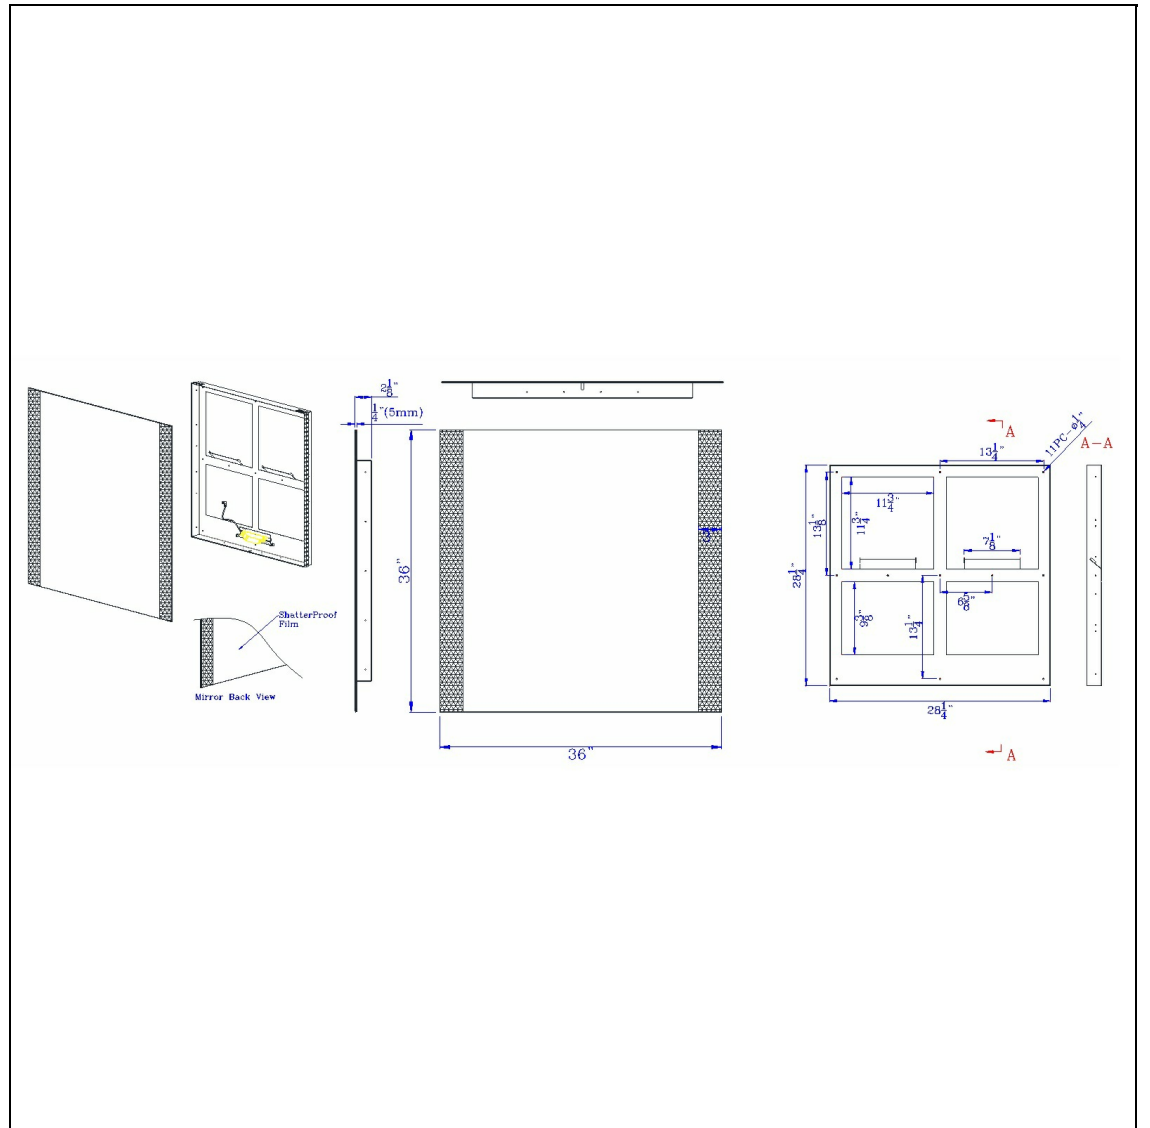

Product No. **LM2WG-C3636**

Description

LED 2 Sided Ada Mirror, 3K, 36"W X 36", Not Dimmable, With Easy Cleat System  
LED  
LIGHT MIRROR  
FROSTED MIRROR  
3000K  
3000K  
Easy Cleat system  
Driver is Replaceable  
Driver is Replaceable  
36"x36"LED Wall Glow Mirror

Technical Specifications

<b>UPC</b>	020193067284
<b>Wattage</b>	40W
<b>CRI</b>	80
<b>Lumen</b>	3600
<b>Switch Type</b>	Hardwired
<b>Bulb Base</b>	Integrated LED
<b>Number of Lights</b>	UL5030 double Strip LED tape lig
<b>Color</b>	Mirror
<b>Base Color</b>	Powder Coated White

<b>Carton 1 Dimensions</b>	7.00 x 40.00 x 40.00
<b>Carton 2 Dimensions</b>	0.00 x 0.00 x 40.00
<b>Package Dimensions</b>	L: 40.00 W: 40.00 H: 7.00