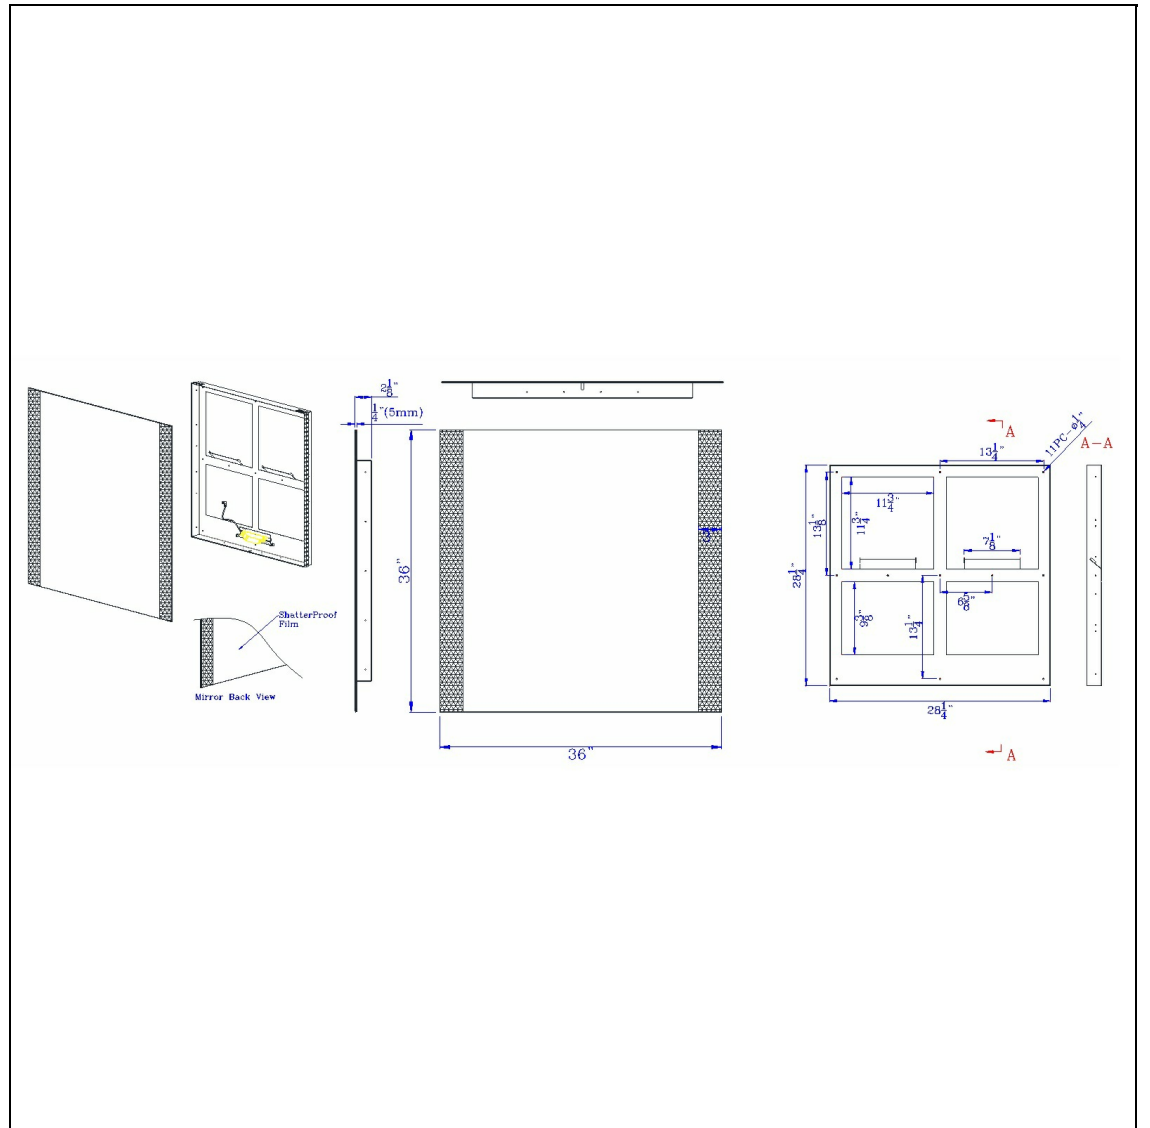

Product No. **LM2WG-C3636**

Description

LED 2 Sided Ada Mirror, 3K, 36"W X 36", Not Dimmable, With Easy Cleat System
LED
LIGHT MIRROR
FROSTED MIRROR
3000K
3000K
Easy Cleat system
Driver is Replaceable
Driver is Replaceable
36"x36"LED Wall Glow Mirror

Technical Specifications

UPC	020193067284
Wattage	40W
CRI	80
Lumen	3600
Switch Type	Hardwired
Bulb Base	Integrated LED
Number of Lights	UL5030 double Strip LED tape lig
Color	Mirror
Base Color	Powder Coated White

Carton 1 Dimensions	7.00 x 40.00 x 40.00
Carton 2 Dimensions	0.00 x 0.00 x 40.00
Package Dimensions	L: 40.00 W: 40.00 H: 7.00