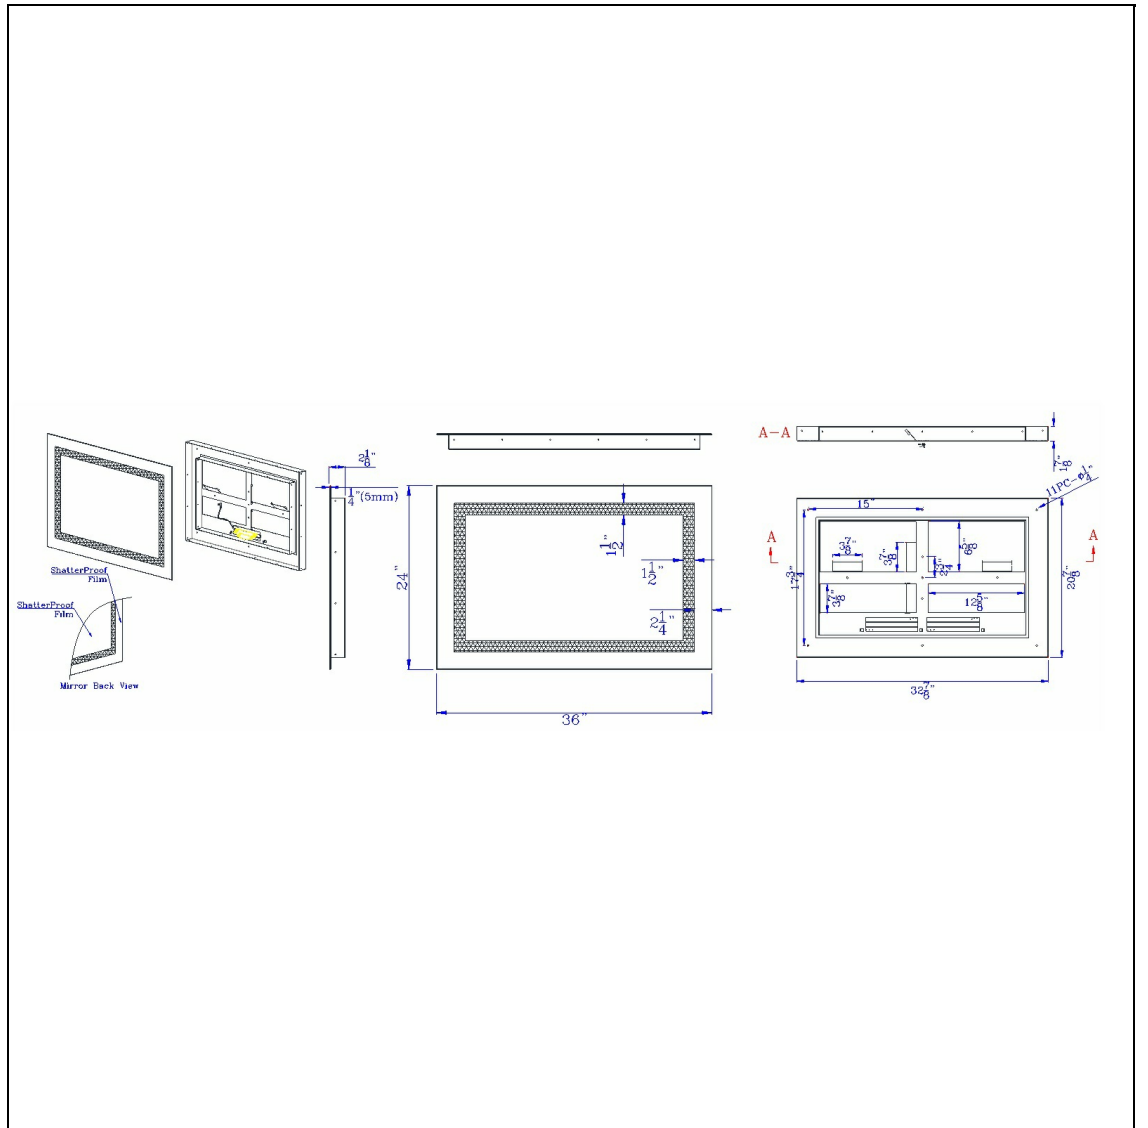

Product No. **LM4IS-C3624**

Description

LED Lighted Mirror inset Glass Style, 36" X 24"
With Easy Cleat System
Durable Glass Construction
Mirror Orientation Can Be Alternated
Ships in One Carton
3000K
3000K
Easy Cleat system
Driver is Replaceable
Driver is Replaceable
36x24" LED Wall Glow Mirror

Technical Specifications

| | |
|-------------------------|----------------------------------|
| UPC | 020193067284 |
| Wattage | 51W |
| CRI | 80 |
| Lumen | 4590 |
| Switch Type | Hardwired |
| Bulb Base | Integrated LED |
| Number of Lights | UL5030 double Strip LED tape lig |
| Color | Mirror |
| Base Color | Powder Coated White |

| | |
|----------------------------|---------------------------|
| Carton 1 Dimensions | 7.00 x 40.00 x 28.00 |
| Carton 2 Dimensions | 0.00 x 0.00 x 28.00 |
| Package Dimensions | L: 28.00 W: 40.00 H: 7.00 |