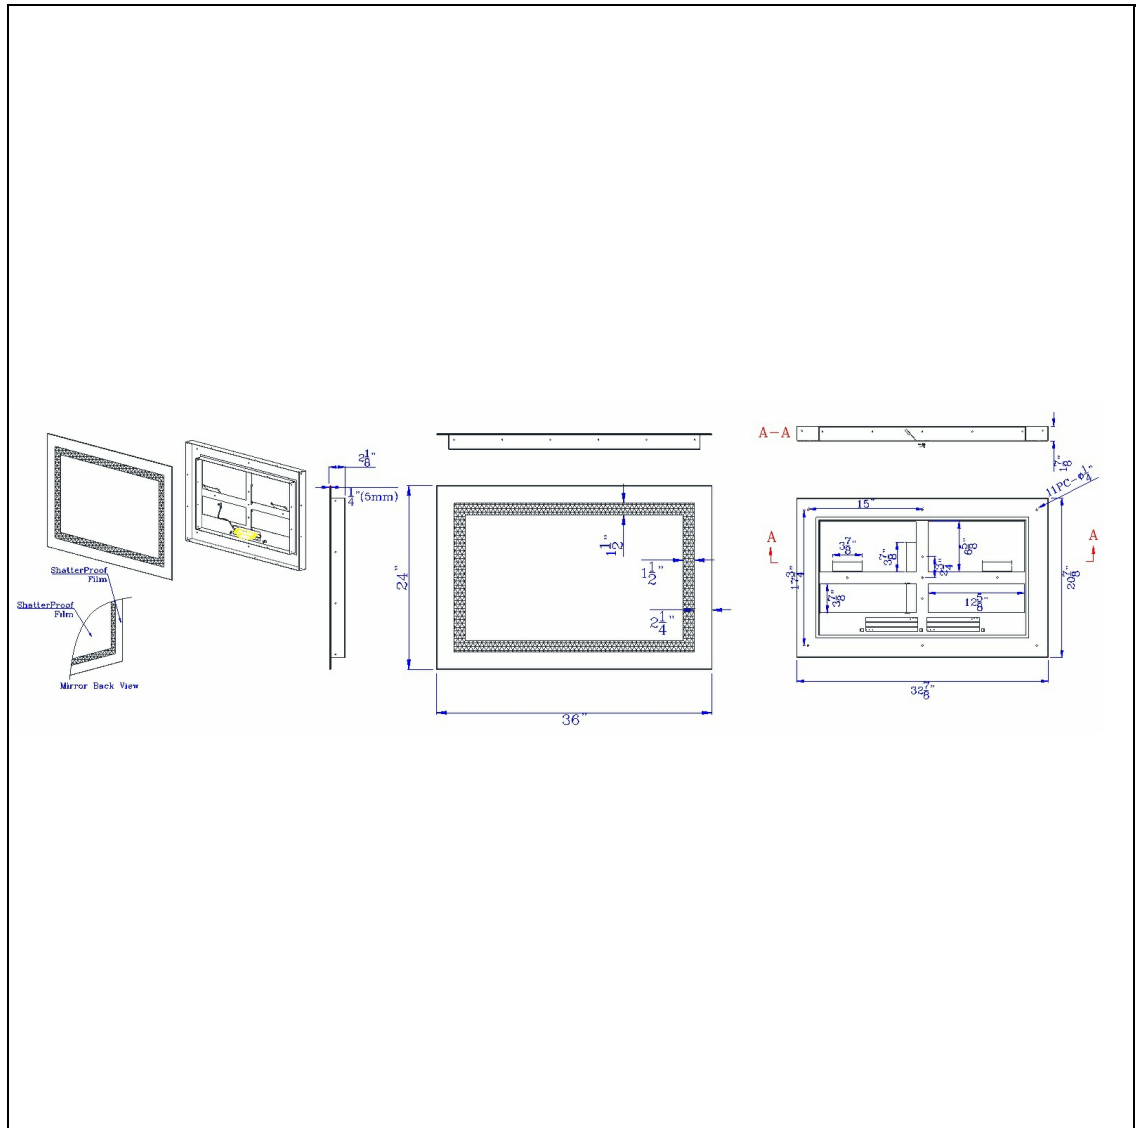

Product No. **LM4IS-C3624**

Description

LED Lighted Mirror inset Glass Style, 36" X 24"
With Easy Cleat System
Durable Glass Construction
Mirror Orientation Can Be Alternated
Ships in One Carton
3000K
3000K
Easy Cleat system
Driver is Replaceable
Driver is Replaceable
36x24" LED Wall Glow Mirror

Technical Specifications

UPC	020193067284
Wattage	51W
CRI	80
Lumen	4590
Switch Type	Hardwired
Bulb Base	Integrated LED
Number of Lights	UL5030 double Strip LED tape lig
Color	Mirror
Base Color	Powder Coated White

Carton 1 Dimensions	7.00 x 40.00 x 28.00
Carton 2 Dimensions	0.00 x 0.00 x 28.00
Package Dimensions	L: 28.00 W: 40.00 H: 7.00