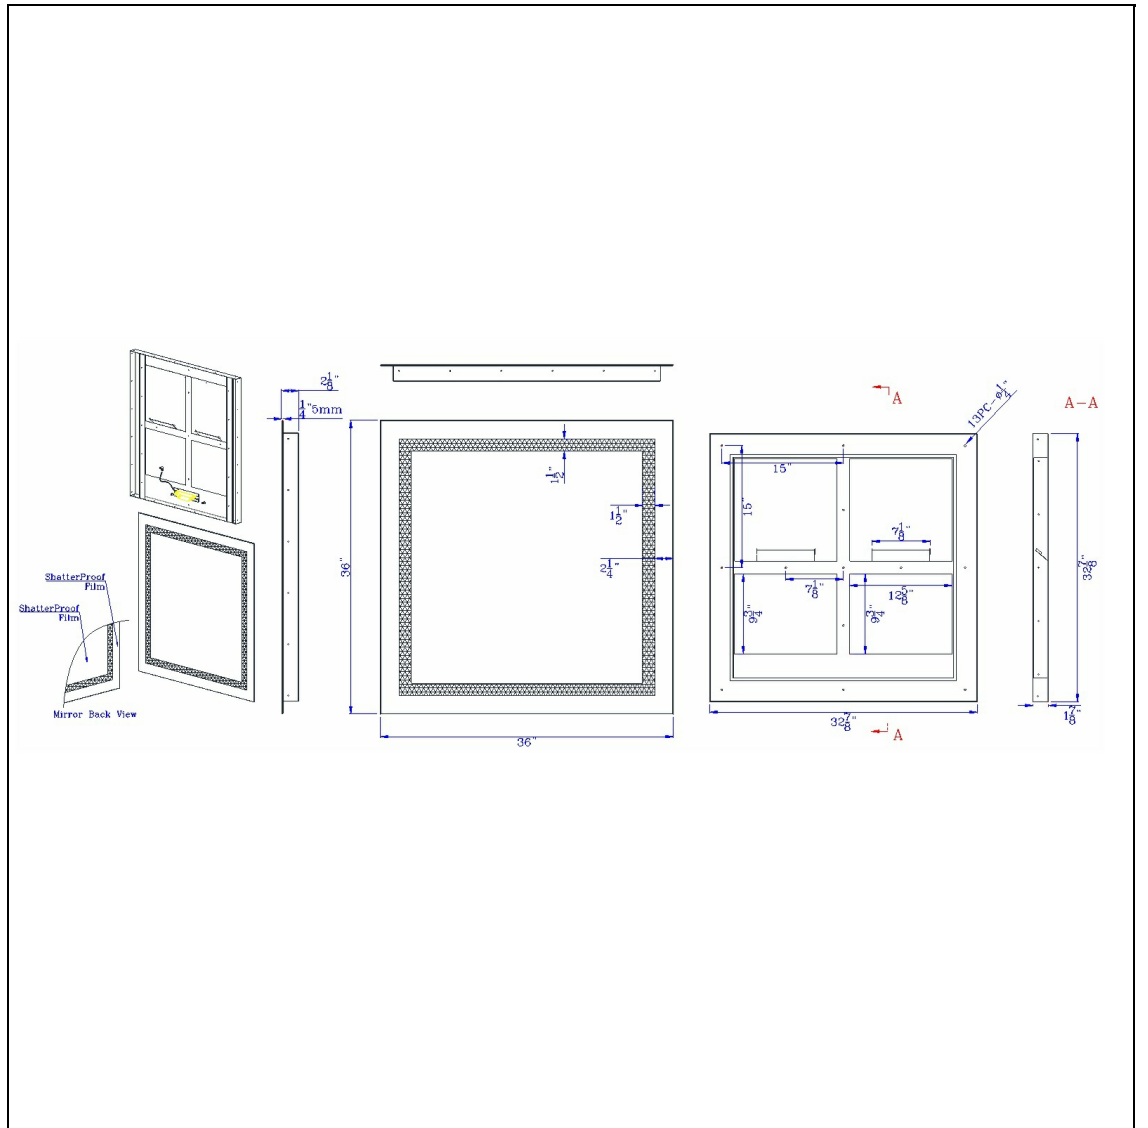

Product No. **LM4IS-C3636**

Description

LED Lighted Mirror inset Glass Style, 36" X 36"
With Easy Cleat System
Durable Glass Construction
Mirror Orientation Can Be Alternated
Ships in One Carton
3000K
3000K
Easy Cleat system
Driver is Replaceable
Driver is Replaceable
36x36" LED Wall Glow Mirror

Technical Specifications

UPC	020193067284
Wattage	64W
CRI	80
Lumen	5760
Switch Type	Hardwired
Bulb Base	Integrated LED
Number of Lights	UL5030 double Strip LED tape lig
Color	Mirror
Base Color	Powder Coated White

Carton 1 Dimensions	7.00 x 40.00 x 40.00
Carton 2 Dimensions	0.00 x 0.00 x 40.00
Package Dimensions	L: 40.00 W: 40.00 H: 7.00