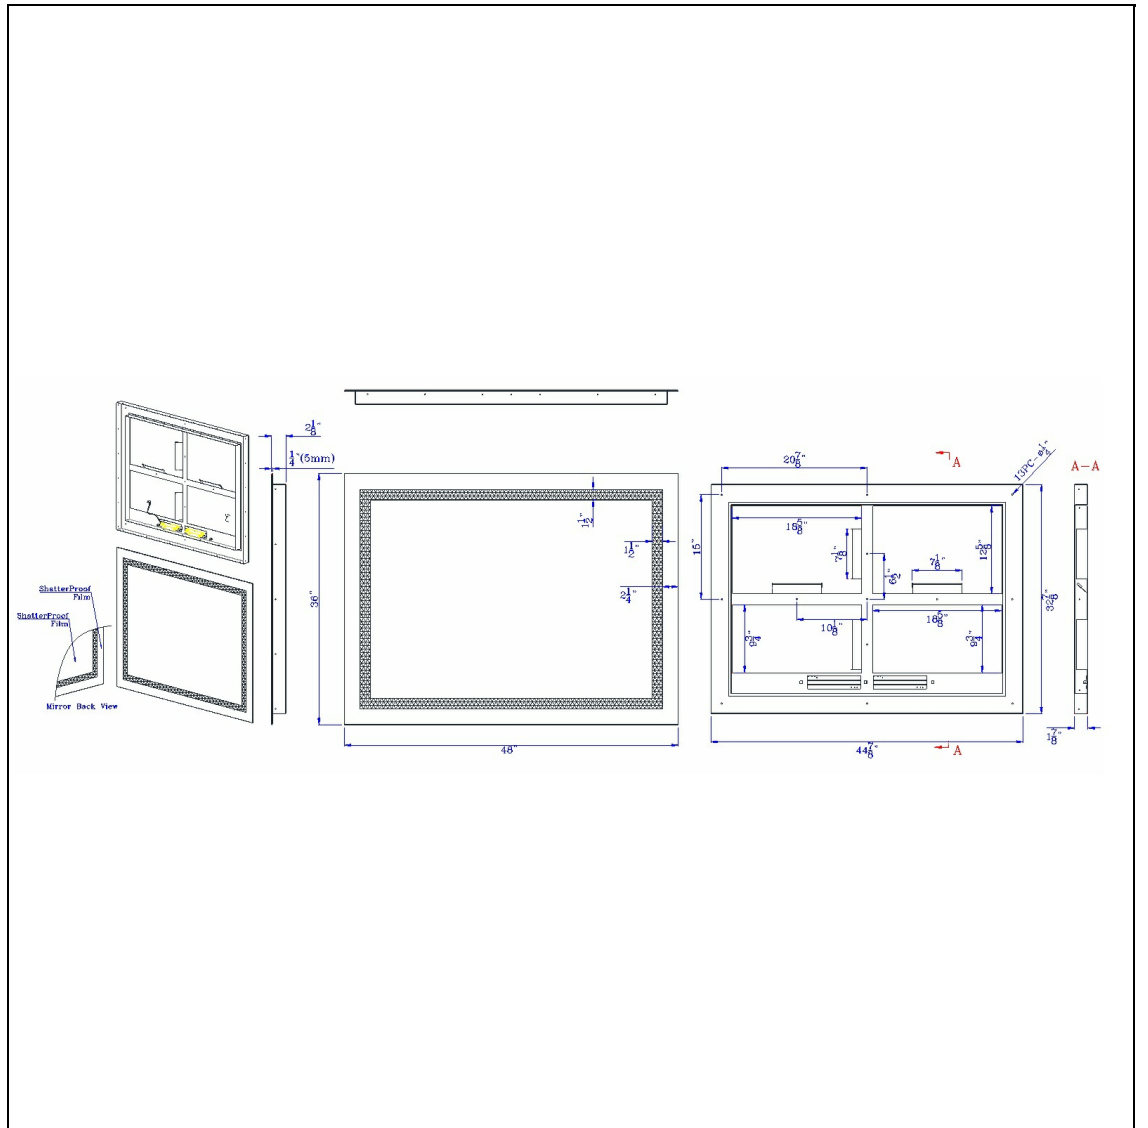

Product No. **LM4IS-C4836**

Description

LED Lighted Mirror inset Glass Style, 48" X 36"
With Easy Cleat System
Durable Glass Construction
Mirror Orientation Can Be Alternated
Ships in One Carton
3000K
3000K
Easy Cleat system
Driver is Replaceable
Driver is Replaceable
48x36" LED Wall Glow Mirror

Technical Specifications

UPC	020193067284
Wattage	78W
CRI	80
Lumen	7020
Switch Type	Hardwired
Bulb Base	Integrated LED
Number of Lights	UL5030 double Strip LED tape lig
Color	Mirror
Base Color	Powder Coated White

Carton 1 Dimensions	7.00 x 40.00 x 52.00
Carton 2 Dimensions	0.00 x 0.00 x 52.00
Package Dimensions	L: 52.00 W: 40.00 H: 7.00