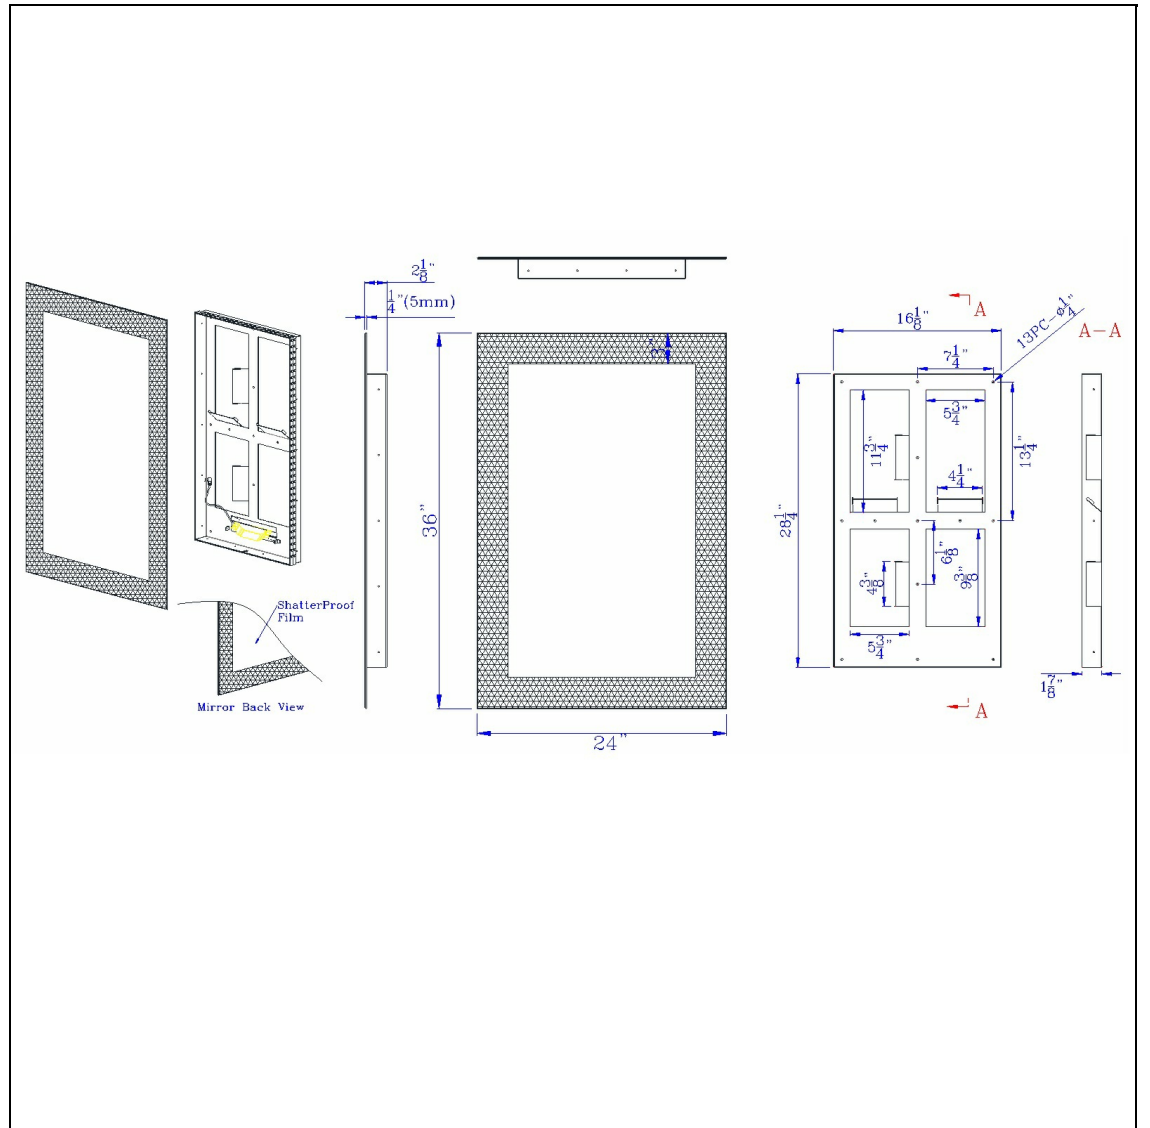

Product No. **LM4WG-C3624**

Description

LED Lighted Mirror Wall Glow Style With Frosted Glass To The Edge, 36" X 24" With Easy Cleat System  
Durable Glass Construction  
Mirror orientation can be alternated ship in one carton  
3000K  
5040 Lumens  
Easy Cleat system  
Driver is Replaceable  
Driver is Replaceable  
36" x 24" LED Wall Glow mirror

Technical Specifications

<b>UPC</b>	020193067284
<b>Wattage</b>	47W
<b>CRI</b>	80
<b>Lumen</b>	4230
<b>Switch Type</b>	Hardwired
<b>Bulb Base</b>	Integrated LED
<b>Number of Lights</b>	UL5030 double Strip LED tape lig
<b>Color</b>	Mirror
<b>Base Color</b>	Powder Coated White

<b>Carton 1 Dimensions</b>	7.00 x 40.00 x 28.00
<b>Carton 2 Dimensions</b>	0.00 x 0.00 x 28.00
<b>Package Dimensions</b>	L: 28.00 W: 40.00 H: 7.00