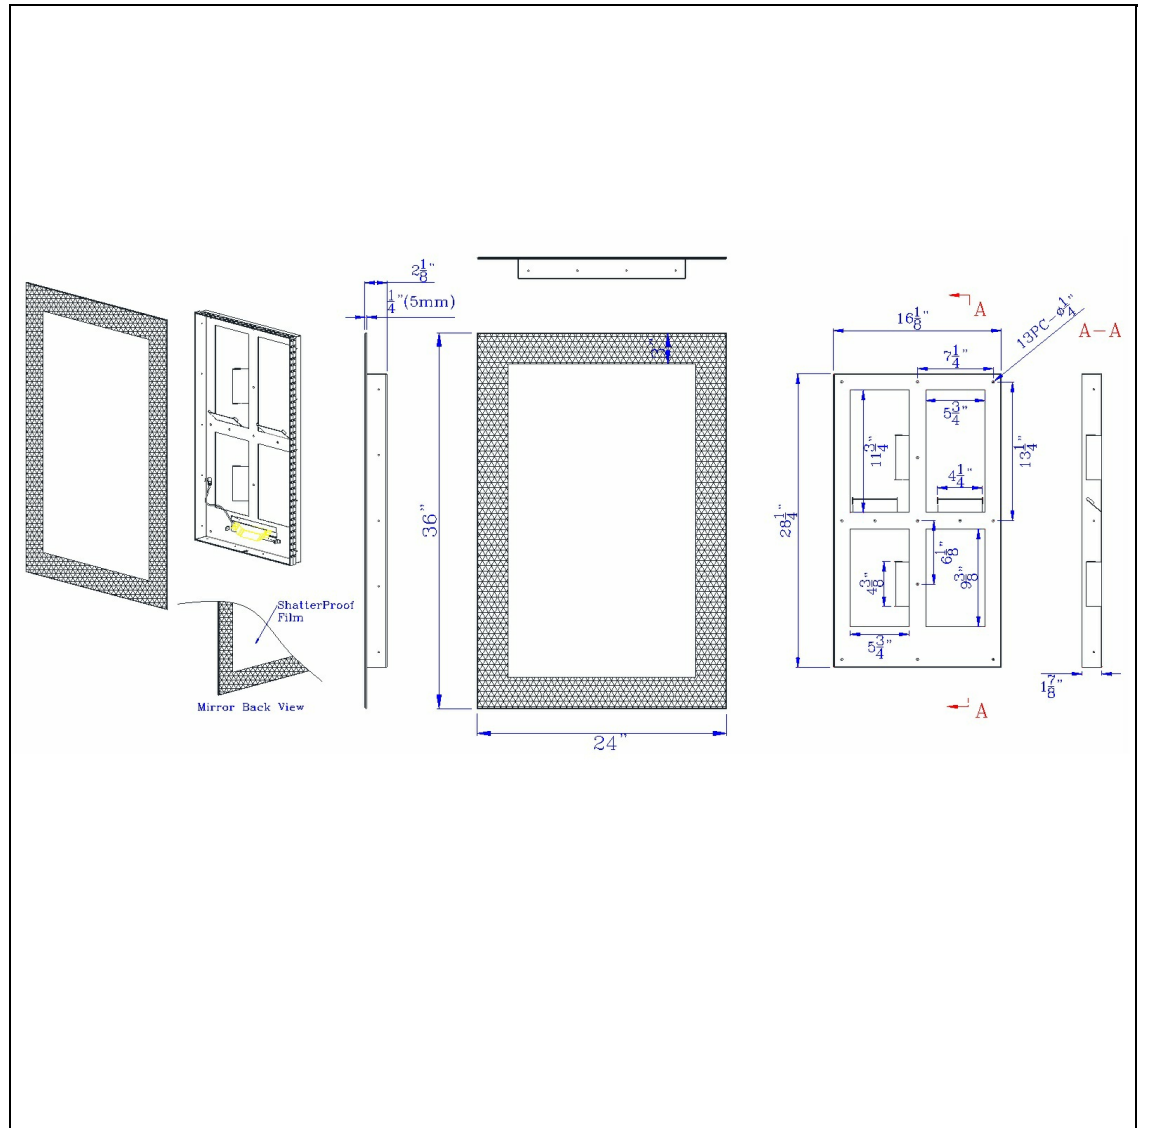

Product No. **LM4WG-C3624**

Description

LED Lighted Mirror Wall Glow Style With Frosted Glass To The Edge, 36" X 24" With Easy Cleat System
Durable Glass Construction
Mirror orientation can be alternated ship in one carton
3000K
5040 Lumens
Easy Cleat system
Driver is Replaceable
Driver is Replaceable
36" x 24" LED Wall Glow mirror

Technical Specifications

UPC	020193067284
Wattage	47W
CRI	80
Lumen	4230
Switch Type	Hardwired
Bulb Base	Integrated LED
Number of Lights	UL5030 double Strip LED tape lig
Color	Mirror
Base Color	Powder Coated White

Carton 1 Dimensions	7.00 x 40.00 x 28.00
Carton 2 Dimensions	0.00 x 0.00 x 28.00
Package Dimensions	L: 28.00 W: 40.00 H: 7.00