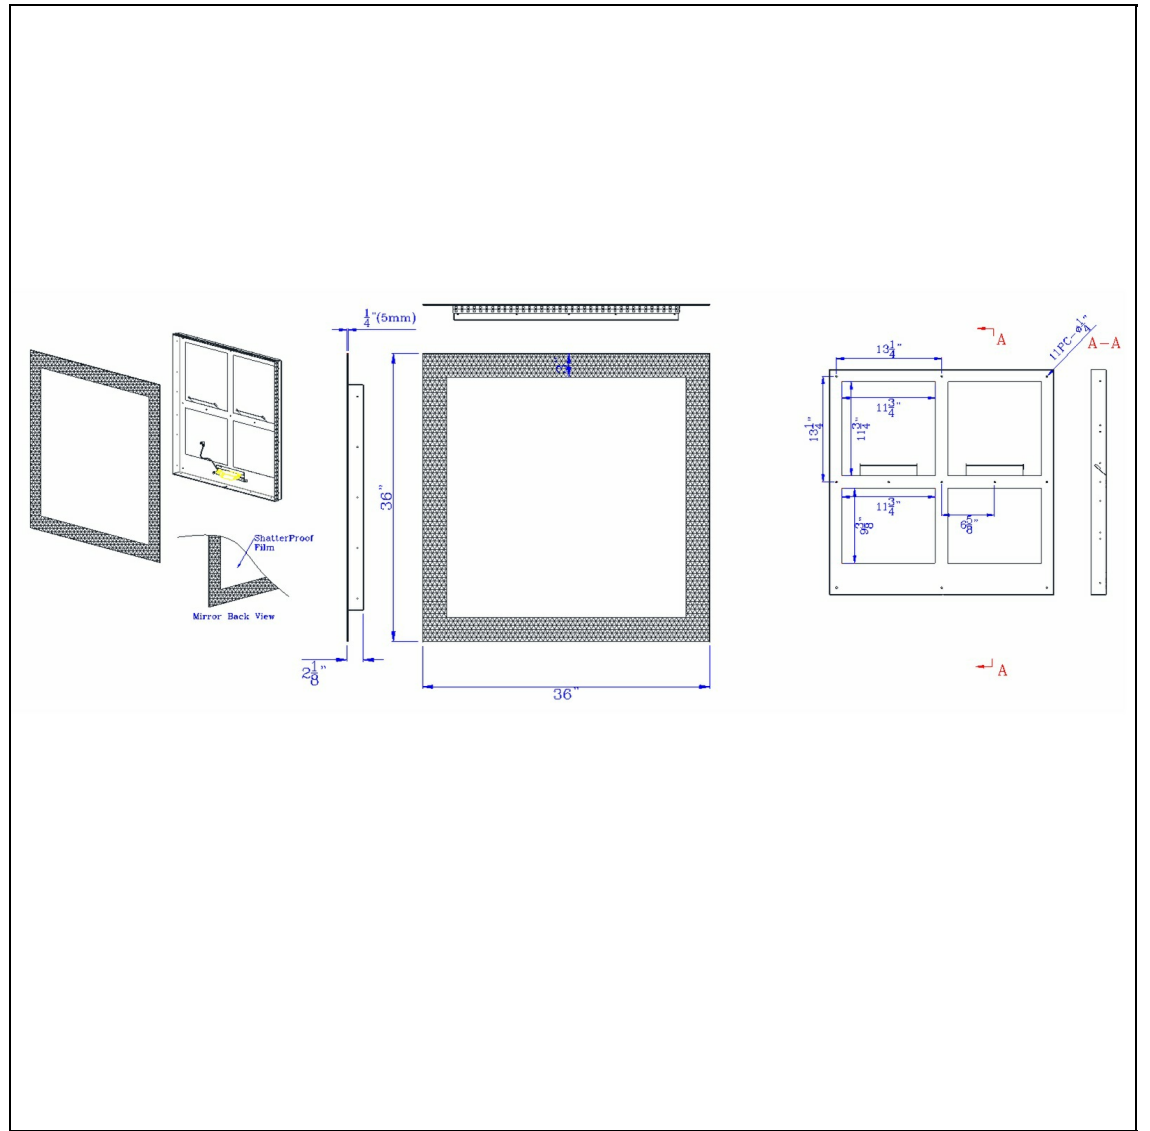

Product No. **LM4WG-C3636**

Description

LED Lighted Mirror Wall Glow Style With Frosted Glass To The Edge, 36" X 36" With Easy Cleat System
Durable Glass Construction
Mirror Orientation Can Be Alternated
Ships in One Carton
3000K
3000K
Easy Cleat system
Driver is Replaceable
Driver is Replaceable
36x36" LED Wall Glow Mirror with Diffuser

Technical Specifications

UPC	020193067284
Wattage	60W
CRI	80
Lumen	5400
Switch Type	Hardwired
Bulb Base	Integrated LED
Number of Lights	UL5030 double Strip LED tape lig
Color	Mirror
Base Color	Powder Coated White

Carton 1 Dimensions	7.00 x 40.00 x 40.00
Carton 2 Dimensions	0.00 x 0.00 x 40.00
Package Dimensions	L: 40.00 W: 40.00 H: 7.00