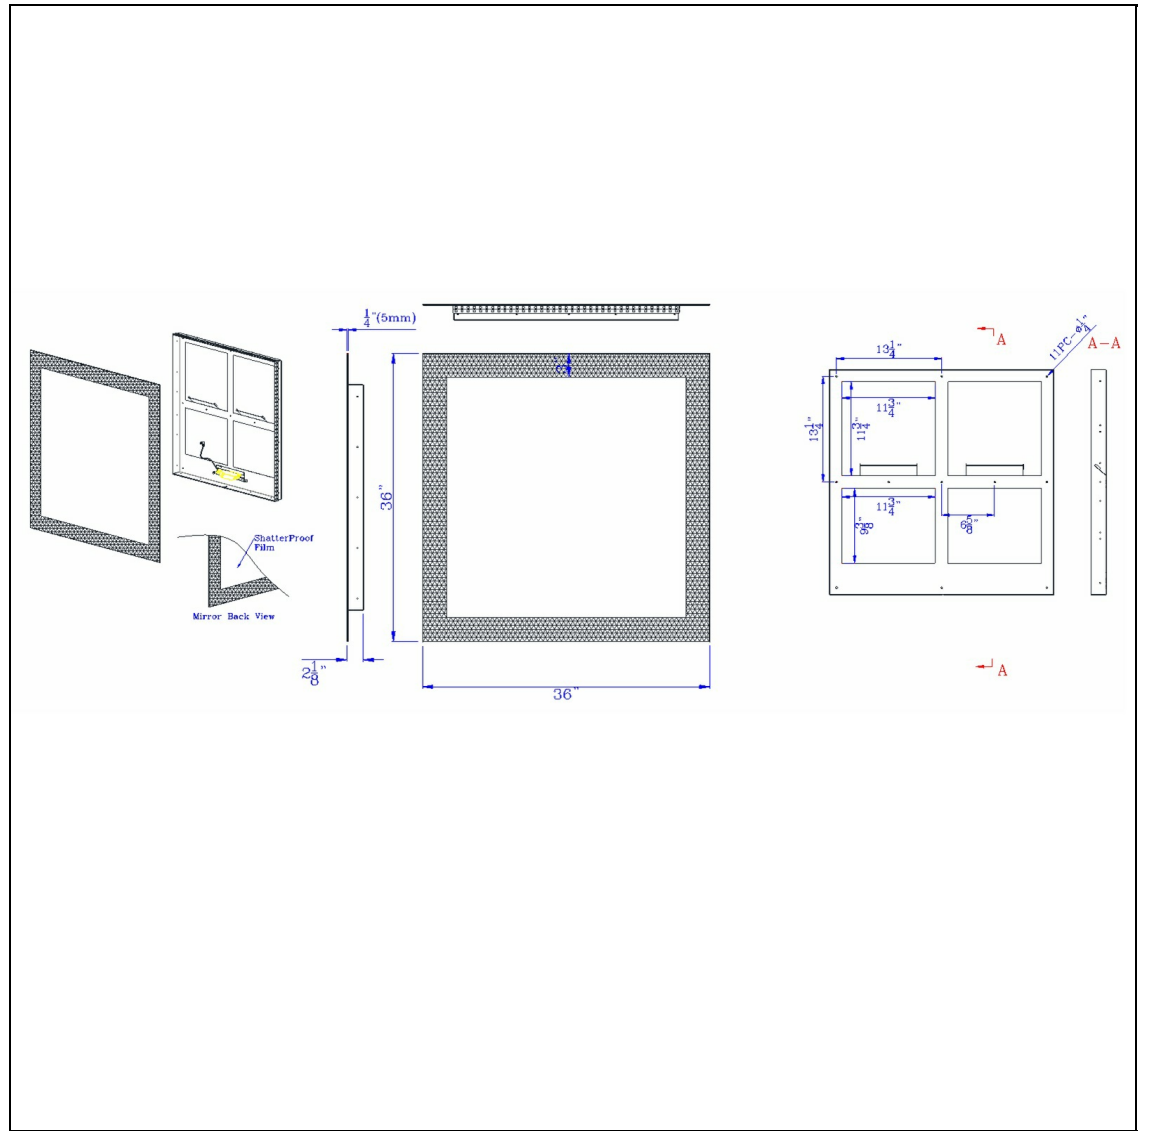

Product No. **LM4WG-C3636**

Description

LED Lighted Mirror Wall Glow Style With Frosted Glass To The Edge, 36" X 36" With Easy Cleat System
 Durable Glass Construction
 Mirror Orientation Can Be Alternated
 Ships in One Carton
 3000K
 3000K
 Easy Cleat system
 Driver is Replaceable
 Driver is Replaceable
 36x36" LED Wall Glow Mirror with Diffuser

Technical Specifications

UPC	020193067284
Wattage	60W
CRI	80
Lumen	5400
Switch Type	Hardwired
Bulb Base	Integrated LED
Number of Lights	UL5030 double Strip LED tape lig
Color	Mirror
Base Color	Powder Coated White

Carton 1 Dimensions	7.00 x 40.00 x 40.00
Carton 2 Dimensions	0.00 x 0.00 x 40.00
Package Dimensions	L: 40.00 W: 40.00 H: 7.00