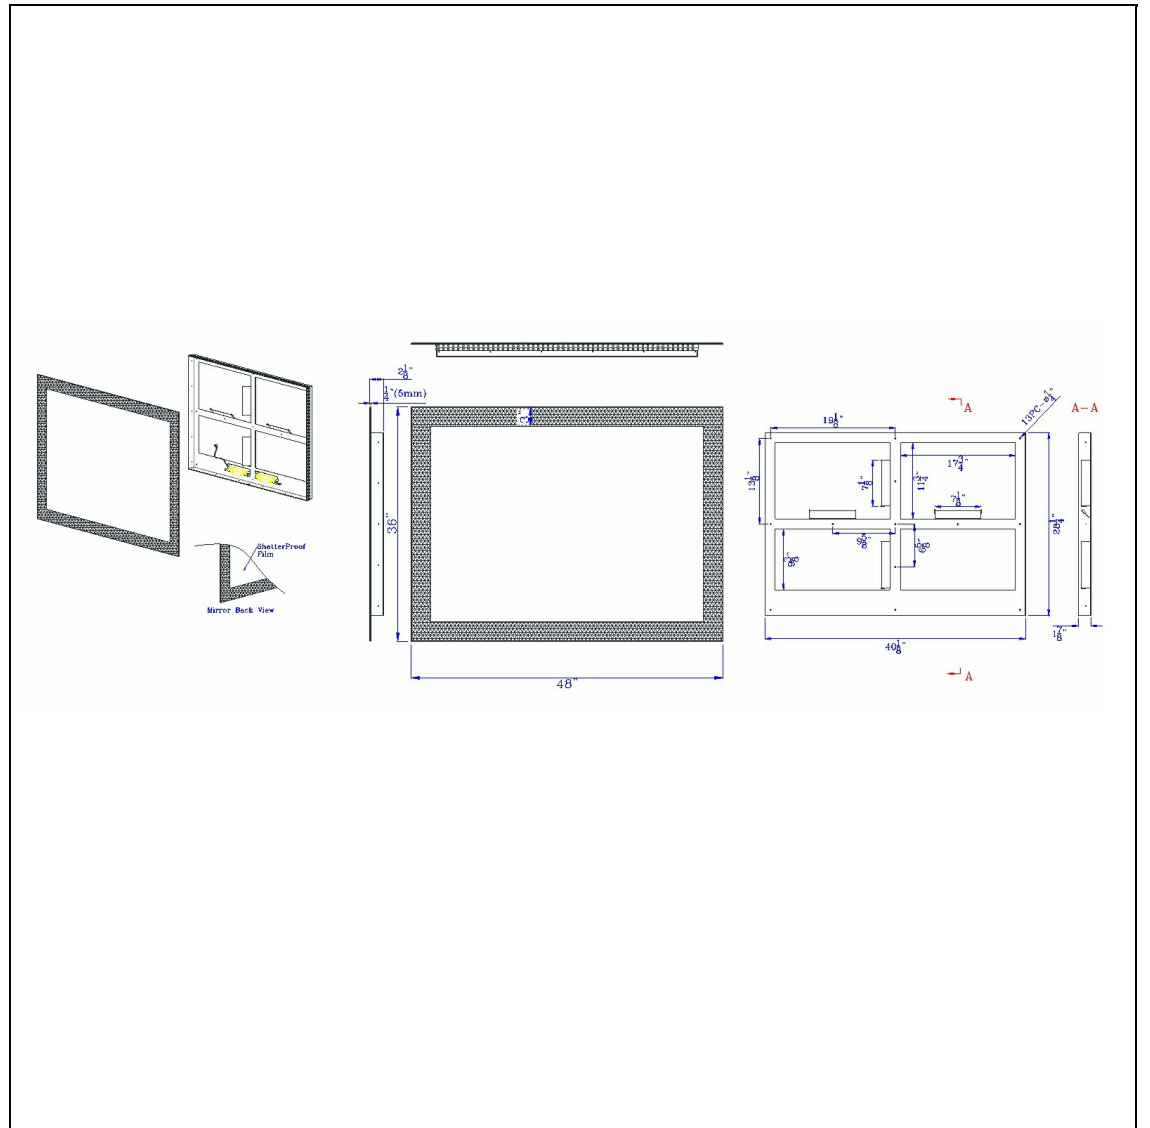

Product No. **LM4WG-C4836**

Description

LED Lighted Mirror Wall Glow Style With Frosted Glass To The Edge, 48" X 36" With Easy Cleat System
Durable Glass Construction
Mirror Orientation Can Be Alternated
Ships in One Carton
3000K
3000K
Easy Cleat system
Driver is Replaceable
Driver is Replaceable
48x36" LED Wall Glow Mirror with Diffuser

Technical Specifications

UPC	020193067284
Wattage	73W
CRI	80
Lumen	6250
Switch Type	Hardwired
Bulb Base	Integrated LED
Number of Lights	UL5030 double Strip LED tape lig
Color	Mirror
Base Color	Powder Coated White

Carton 1 Dimensions	7.00 x 40.00 x 52.00
Carton 2 Dimensions	0.00 x 0.00 x 52.00
Package Dimensions	L: 52.00 W: 40.00 H: 7.00